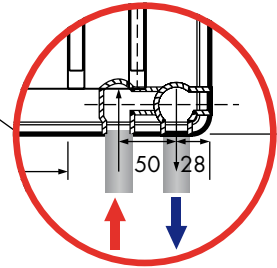

panel radiators

Integra

measures hanging strips		
length	K	L
1650	700	650
1800	750	750
1950	850	800
2100	900	900
2250	1000	950
2400	1050	1050
2550	1150	1100
2700	1200	1200
3000	1400	1350

Type 21S, 22 and 33 with lengths 1650, 1800 and 1950 mm, have only 2 hanging strips.

connections

Connection possibilities WITH thermostatic valve.
Other connections are not possible.

connections

Connection possibilities WITHOUT thermostatic valve.

Other connections are not possible.

Every Integra radiator can be connected without a thermostatic valve, as 'Compact' radiator.

1. Remove valve body.
2. Remove 2 lateral blind stops and fit on the bottom connections instead of the plastic stops.
3. Fit the drainage blind stop supplied on the other side connection.
4. If the connection is where the airvent was, change the side of the airvent.