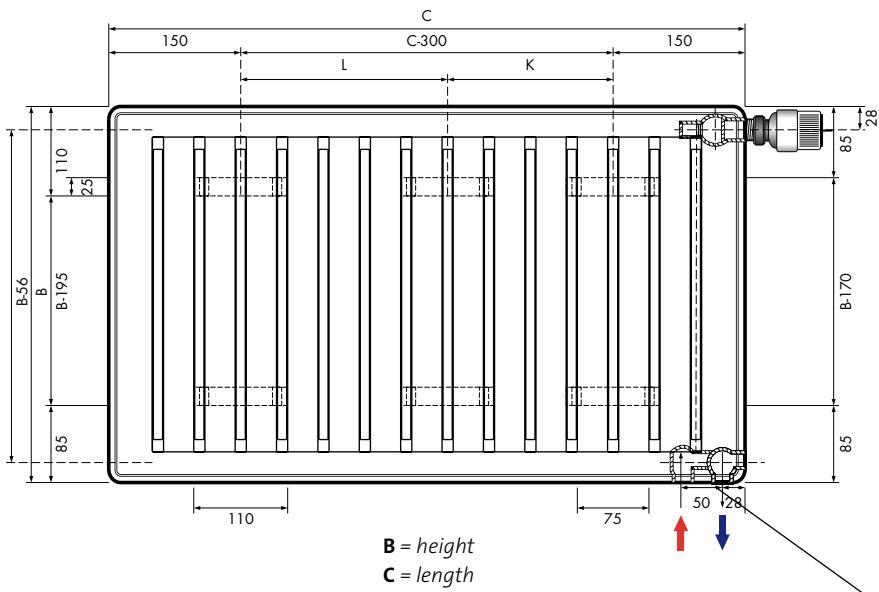

panel radiators

Integra

measures hanging strips		
length	K	L
1650	700	650
1800	750	750
1950	850	800
2100	900	900
2250	1000	950
2400	1050	1050
2550	1150	1100
2700	1200	1200
3000	1400	1350

Type 21S, 22 and 33 with lengths 1650, 1800 and 1950 mm, have only 2 hanging strips.

connections

Connection possibilities WITH thermostatic valve.
Other connections are not possible.

connections

Connection possibilities WITHOUT thermostatic valve.

Other connections are not possible.

Every Integra radiator can be connected without a thermostatic valve, as 'Compact' radiator.

1. Remove valve body.
2. Remove 2 lateral blind stops and fit on the bottom connections instead of the plastic stops.
3. Fit the drainage blind stop supplied on the other side connection.
4. If the connection is where the airvent was, change the side of the airvent.