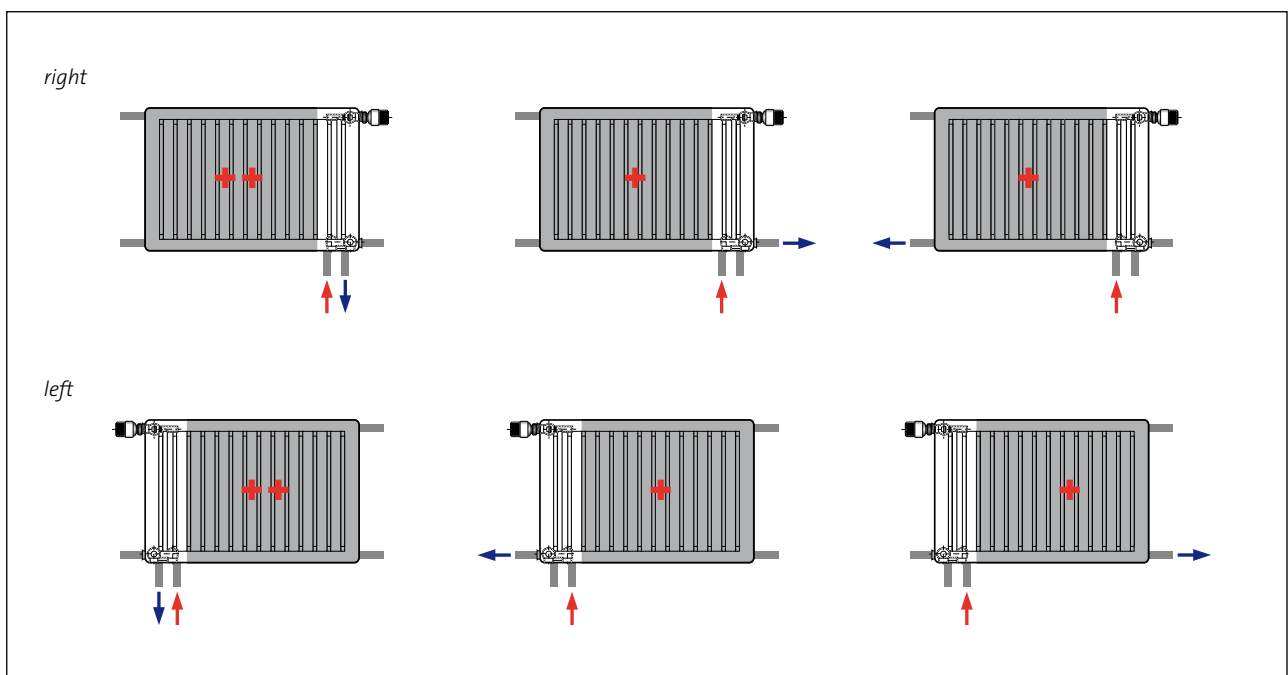

panel radiators

Integra

measures hanging strips		
length	K	L
1650	700	650
1800	750	750
1950	850	800
2100	900	900
2250	1000	950
2400	1050	1050
2550	1150	1100
2700	1200	1200
3000	1400	1350

Type 21S, 22 and 33 with lengths 1650, 1800 and 1950 mm, have only 2 hanging strips.

connections

Connection possibilities WITH thermostatic valve.
Other connections are not possible.

connections

Connection possibilities WITHOUT thermostatic valve.

Other connections are not possible.

Every Integra radiator can be connected without a thermostatic valve, as 'Compact' radiator.

1. Remove valve body.
2. Remove 2 lateral blind stops and fit on the bottom connections instead of the plastic stops.
3. Fit the drainage blind stop supplied on the other side connection.
4. If the connection is where the airvent was, change the side of the airvent.