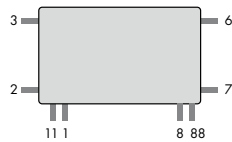

panel radiators

Integra

measures hanging strips		
length	K	L
1650	700	650
1800	750	750
1950	850	800
2100	900	900
2250	1000	950
2400	1050	1050
2550	1150	1100
2700	1200	1200
3000	1400	1350

Type 21S, 22 and 33 with lengths 1650, 1800 and 1950 mm, have only 2 hanging strips.

connections

Connection possibilities WITH thermostatic valve.
Other connections are not possible.

connections

Connection possibilities WITHOUT thermostatic valve.

Other connections are not possible.

Every Integra radiator can be connected without a thermostatic valve, as 'Compact' radiator.