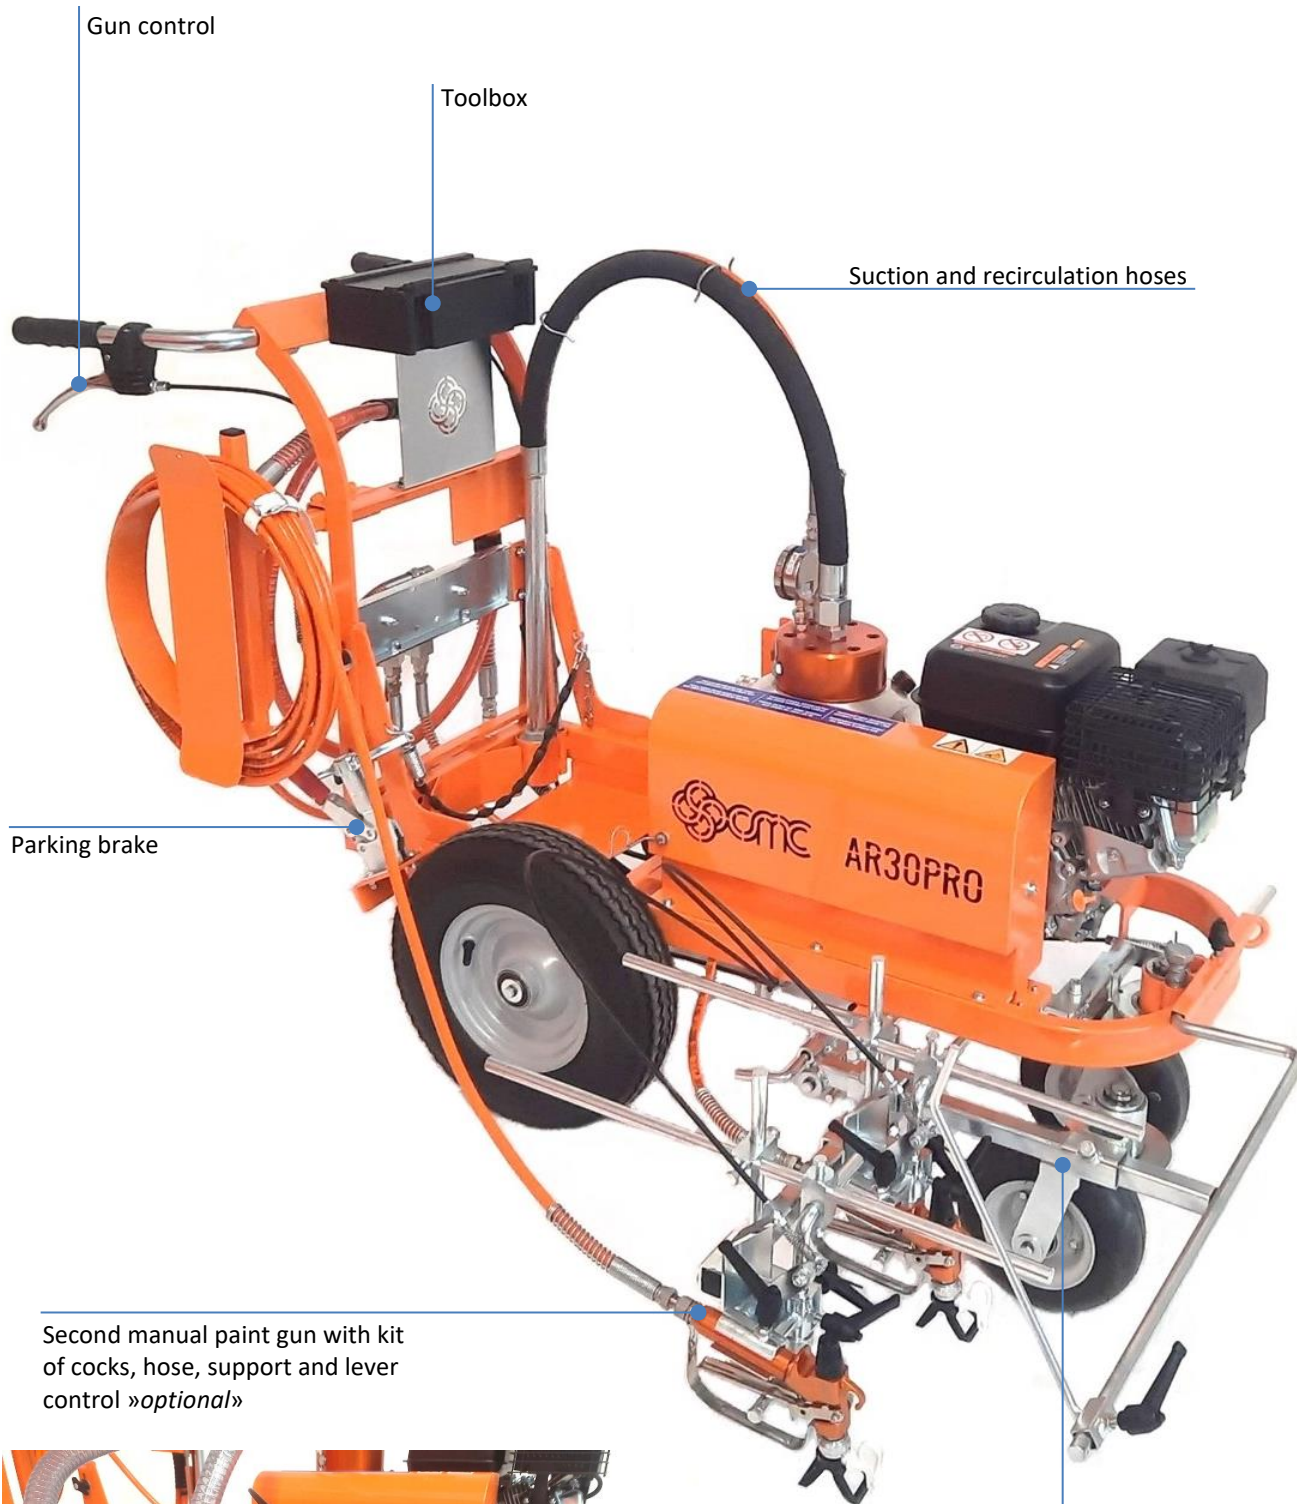

Gun control

Toolbox

Suction and recirculation hoses

Parking brake

Second manual paint gun with kit of cocks, hose, support and lever control »optional«