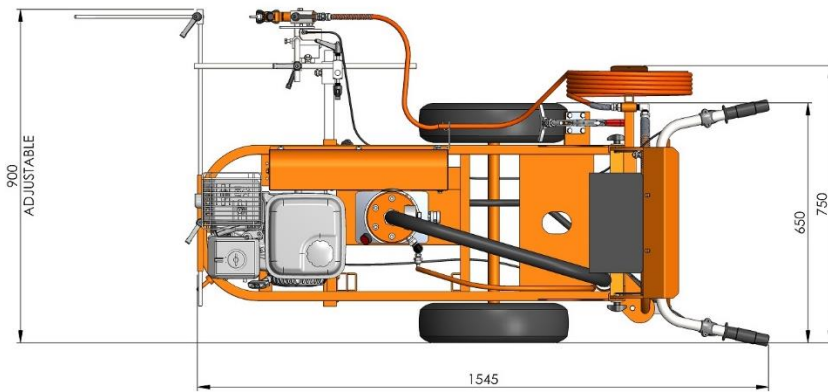

AR30PRO/AR30PRO-H TECHNICAL DATA SHEET

(airless road marking machine)

MODEL	AR30PRO/AR30PRO-H
Technology	AIRLESS
Guns:	from 1 to 2
Max line width:	50 cm (<i>achievable only with proper optional equipment</i>)
Sprayable products:	not refractive paints, specifically formulated for airless application
Dimensions	1545x750x h1005 mm
Weight	110 Kg

STANDARD CONFIGURATION	
Gasoline engine:	6 HP (AR30PRO) HONDA GX200 (AR30PRO-H)
Hand push	
Airless diaphragm pump	5,9 l/min
1 removable paint gun with nozzle	for line 10-15 cm
Swivel front wheel	

Images are not contractual.

cod.	OPTIONAL
KITELAR30	» Kit electric motor one-phase 3HP 230V 50Hz with support
HMC-B/HMC-H	» HMC Hydraulic Motorized Chariot. <i>To transform the push machine in a machine with drive</i>
HMC-AV	» HMC-AV Battery-powered electric Motorized Chariot. <i>To transform the push machine in a machine with drive</i>
FVAPZ	» High-pressure paint filter
2PAR30	» Second manual paint gun with kit of cocks, hose, support and lever control
SU00220	» Gun support with swivel wheel
DISPERLAR30-20	» Gravity glass bead system: tank 24 l with 1 dispenser 15 cm (adjustable for 12 and 15 cm)
DISPERLAR30-1515	» Gravity glass bead system: tank 24 l with 2 dispensers 15 cm (adjustable for 12 and 15 cm). <i>For 2 lines</i>
DISPERLAR30-30	» Gravity glass bead system : tank 24 l with 1 dispenser 30 cm (adjustable for 12, 15, 20, 25 and 30 cm)
PL00199	» 50 l plastic bucket for paint
	» Nozzle for line 5 cm; nozzle for line 15-20 cm; nozzle for line 20-25 cm
	» Nozzle for surfaces 15 cm; nozzle for surfaces 20 cm; nozzle for surfaces 25 cm; nozzle for surfaces 35 cm

MADE IN ITALY

Macchine Traccialinee Marking Machines

Gravity glass bead tank
24 l
»optional»

Airless diaphragm pump
5,9 l/min

Engine 6 HP (AR30PRO machine).
In a few minutes you can quickly
replace gasoline engine with electric
motor.