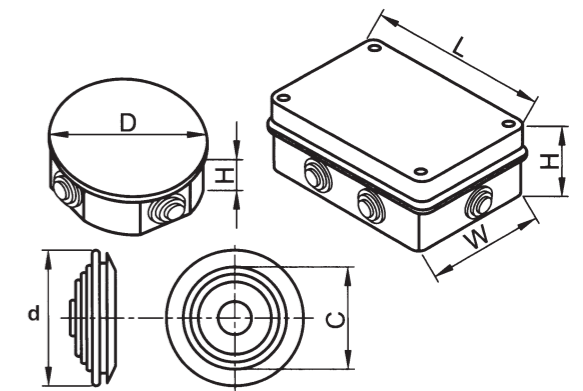

Box type	Box dimensions (mm)				Gasket dimensions (mm)		Ingress protection rating IP	Packing / Box	Catalogue number
	D	L	W	H	d	C			
WB50/50	50	-	-	50	22.5	17	44	320	8070
WB80/50	80	-	-	50	22.5	17	44	240	8071
WB85/85/50	-	85	85	50	22.5	18.5	44	200	8072
WB100/100/70	-	100	100	70	30	23	54	100	8073
WB150/110/70	-	150	110	70	28	23	54	60	8076
WB150/150/70	-	150	150	70	35	29	54	56	8074
WB200/100/70	-	200	100	70	35	29	54	60	8075
WB200/155/80	-	200	155	80	35	29	54	40	8077
WB255/200/80	-	255	200	80	35	29	54	30	8078
WB300/250/120	-	300	250	120	35	29	54	10	8079
WB400/350/120	-	400	350	120	35	29	54	5	8080