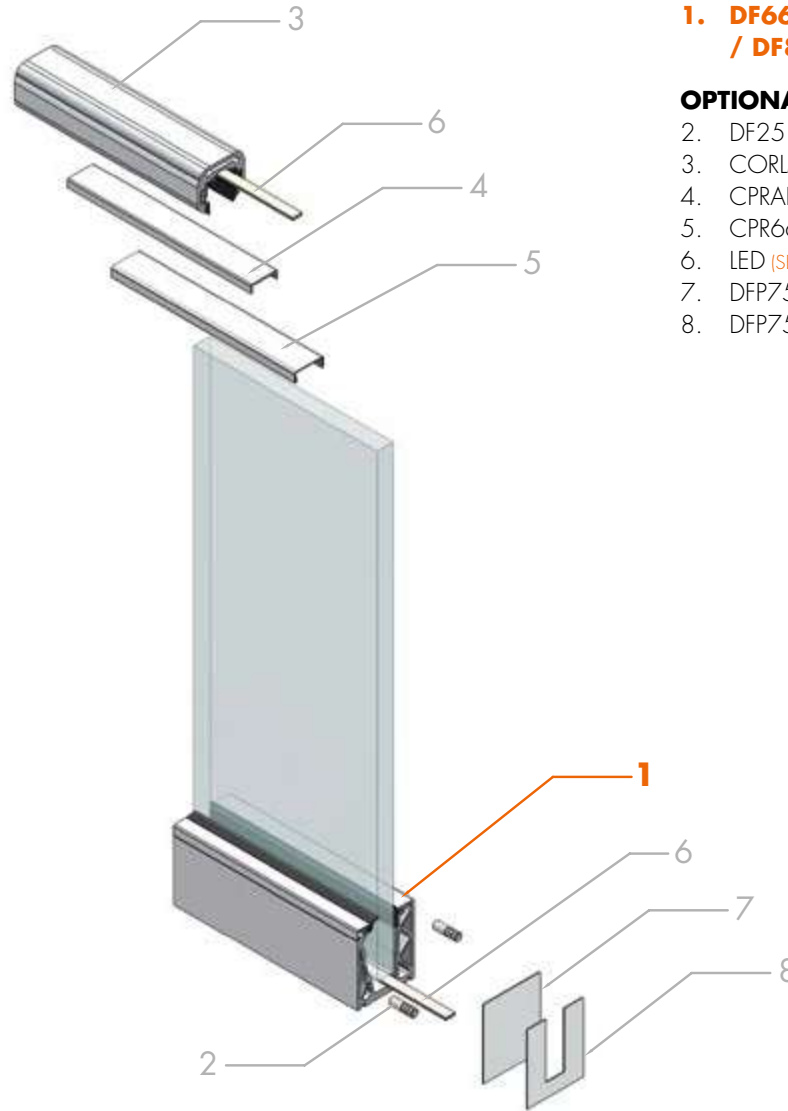

DEFENDERpico

SMALL AND STRONG

DEFENDERpico

1. DF66PICOKIT / DF15PICOKIT / DF88PICOKIT

OPTIONAL

2. DF25
3. CORIM17
4. CPRAL66 / CPRAL88
5. CPR66 / CPR88
6. LED (SEE APPLICATION)
7. DFP7562
8. DFP7562U

LED:

OUTDOOR application

- LED5050RGB66
- LED505066
- LED352866

INDOOR application

- LED5050RGB
- LED5005
- LED3528
- LED2835CCT
- LED2835

See pages 122, 124, 125