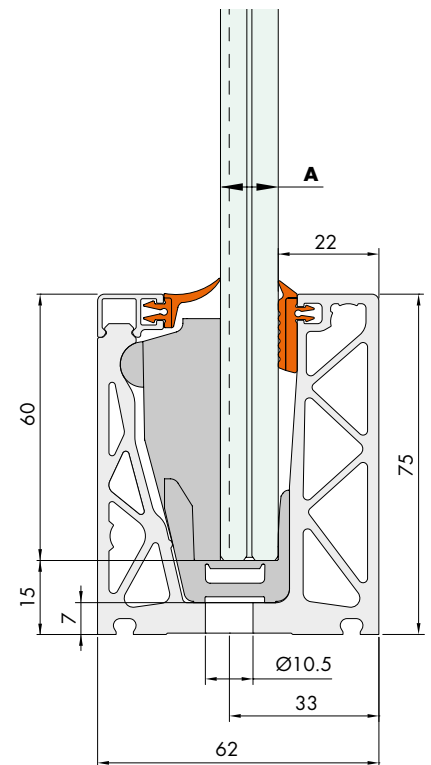

### kit L= 6000 mm composed of:

- 1 pc. continuous "U" profile L= 6000 mm, pre-drilled Art. DFP88.60
- 24 pcs. clamps complete with adjustable pressing devices Art. DFP135 / DFP150 / DFP175
- 6 m with lip seals Art. DFP15G01 / DFP88G01 **black**
- 6 m flat gasket Art. DFPG03 **black**
- 1 pc. snap on finish profile L= 6000 mm Art. DFP100.60

### kit L= 3000 mm composed of:

- 1 pc. continuous "U" profile L= 3000 mm, pre-drilled Art. DFP88.30
- 12 pcs. clamps complete with adjustable pressing devices Art. DFP135 / DFP150 / DFP175
- 3 m with lip seals Art. DFP15G01 / DFP88G01 **black**
- 3 m flat gasket Art. DFPG03 **black**
- 1 pc. snap on finish profile L= 3000 mm Art. DFP100.30

### kit L= 1498 mm composed of:

- 1 pc. continuous "U" profile L= 1498 mm, pre-drilled Art. DFP88.15
- 6 pcs. clamps complete with adjustable pressing devices Art. DFP135 / DFP150 / DFP175
- 1.5 m with lip seals Art. DFP15G01 / DFP88G01 **black**
- 1.5 m flat gasket Art. DFPG03 **black**
- 1 pc. snap on finish profile L= 1500 mm Art. DFP100.15

lip gasket Art. DFP15G01 / DFP88G01 **grey**

flat gasket Art. DFPG03 **grey**

Art.	Dimensions	For glass	Q.ty
<b>DF66PICOKIT.60</b>	75 x 62 x L 6000 mm	<b>A</b> = 12.76 mm / 13.52 mm	1 Kit
<b>DF66PICOKIT.30</b>	75 x 62 x L 3000 mm	<b>A</b> = 12.76 mm / 13.52 mm	1 Kit
<b>DF66PICOKIT.15</b>	75 x 62 x L 1498 mm	<b>A</b> = 12.76 mm / 13.52 mm	1 Kit
<b>DF15PICOKIT.60</b>	75 x 62 x L 6000 mm	<b>A</b> = 15 mm	1 Kit
<b>DF15PICOKIT.30</b>	75 x 62 x L 3000 mm	<b>A</b> = 15 mm	1 Kit
<b>DF15PICOKIT.15</b>	75 x 62 x L 1498 mm	<b>A</b> = 15 mm	1 Kit
<b>DF88PICOKIT.60</b>	75 x 62 x L 6000 mm	<b>A</b> = 16.76 mm / 17.52 mm	1 Kit
<b>DF88PICOKIT.30</b>	75 x 62 x L 3000 mm	<b>A</b> = 16.76 mm / 17.52 mm	1 Kit
<b>DF88PICOKIT.15</b>	75 x 62 x L 1498 mm	<b>A</b> = 16.76 mm / 17.52 mm	1 Kit