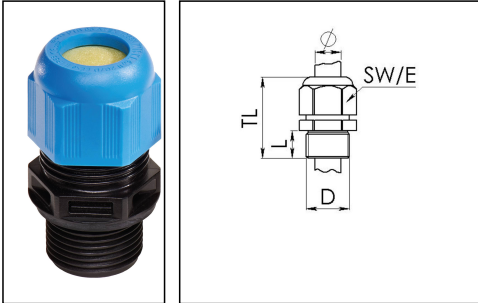

ESKE/1-L-i 50

Ex-cable gland, polyamide with long thread

Product illustrations are exemplary and may differ from the chosen product. Further variants and individual customization, we will gladly provide you on request.

Material cable gland	Polyamide
Material sealing gasket	EPDM
Temp. range min	-40 °C
Temp. range max	75 °C
Protection class	IP 66 / IP 68, 5 bar 30 min
Marking	II 2 G Ex e IIC Gb, II 2 D Ex tb IIIC Db IP68
Approval	PTB 13 ATEX 1015 X, IECEx PTB 13.0034X
Glow wire test	750 °C
Colour	RAL 5012/9005
Thread type	M
Connection thread size D	50
Lead	1,5
Length screw-in thread L	18 mm
Cable diameter min	23 mm
Cable diameter max	35 mm
Key width SW	55 mm
Collar diameter (E)	61 mm
Total length TL	63 mm - 76 mm
Install. torques fitting	13 N m
Install. torques cap nut	12 N m
Type of cable anchorage	A
Impact category	7
Product Color	RAL 9005
Order no. RAL 9005	10103393
Type	ESKE/1-L-i 50