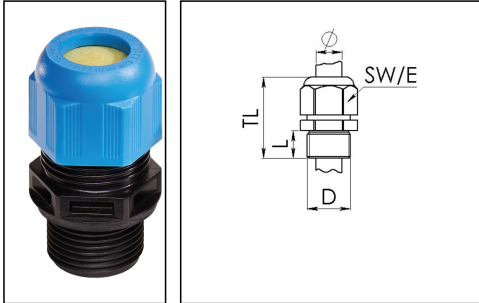

ESKE/1-L-i 40

Ex-cable gland, polyamide with long thread

Product illustrations are exemplary and may differ from the chosen product. Further variants and individual customization, we will gladly provide you on request.

Material cable gland	Polyamide
Material sealing gasket	EPDM
Temp. range min	-40 °C
Temp. range max	75 °C
Protection class	IP 66 / IP 68, 5 bar 30 min
Marking	II 2 G Ex e IIC Gb, II 2 D Ex tb IIIC Db IP68
Approval	PTB 13 ATEX 1015 X, IECEx PTB 13.0034X
Glow wire test	750 °C
Colour	RAL 5012/9005
Thread type	M
Connection thread size D	40
Lead	1,5
Length screw-in thread L	18 mm
Cable diameter min	17 mm
Cable diameter max	28 mm
Key width SW	46 mm
Collar diameter (E)	51 mm
Total length TL	58 mm - 71 mm
Install. torques fitting	11 N m
Install. torques cap nut	10 N m
Type of cable anchorage	A
Impact category	7
Product Color	RAL 9005
Order no. RAL 9005	10103392
Type	ESKE/1-L-i 40