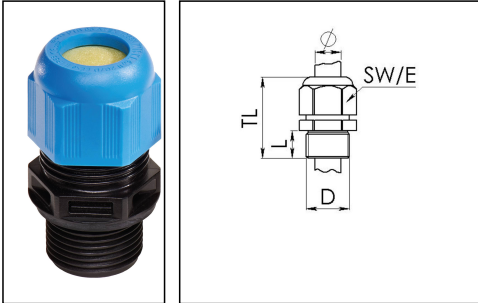

ESKE/1-L-i 32

Ex-cable gland, polyamide with long thread

Product illustrations are exemplary and may differ from the chosen product. Further variants and individual customization, we will gladly provide you on request.

Material cable gland	Polyamide
Material sealing gasket	EPDM
Temp. range min	-40 °C
Temp. range max	75 °C
Protection class	IP 66 / IP 68, 5 bar 30 min
Marking	II 2 G Ex e IIC Gb, II 2 D Ex tb IIIC Db IP68
Approval	PTB 13 ATEX 1015 X, IECEx PTB 13.0034X
Glow wire test	750 °C
Colour	RAL 5012/9005
Thread type	M
Connection thread size D	32
Lead	1,5
Length screw-in thread L	15 mm
Cable diameter min	13 mm
Cable diameter max	21 mm
Key width SW	36 mm
Collar diameter (E)	41 mm
Total length TL	45 mm - 53 mm
Install. torques fitting	4,5 N m
Install. torques cap nut	3 N m
Type of cable anchorage	A
Impact category	7
Product Color	RAL 9005
Order no. RAL 9005	10103391
Type	ESKE/1-L-i 32