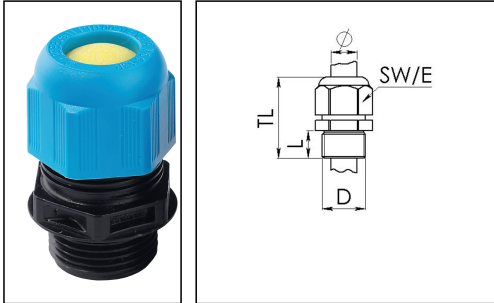

## ESKE/1-i 20

Ex-cable gland, polyamide with short thread

Product illustrations are exemplary and may differ from the chosen product. Further variants and individual customization, we will gladly provide you on request.

Material cable gland	Polyamide
Material sealing gasket	EPDM
Temp. range min	-40 °C
Temp. range max	75 °C
Protection class	IP 66 / IP 68, 5 bar 30 min
Marking	II 2 G Ex e IIC Gb, II 2 D Ex tb IIIC Db IP68
Approval	IECEX PTB 13.0034X, PTB 13 ATEX 1015 X
Glow wire test	750 °C
Colour	RAL 5012/9005
Thread type	M
Connection thread size D	20
Lead	1,5
Length screw-in thread L	10 mm
Cable diameter min	7 mm
Cable diameter max	13 mm
Key width SW	24 mm
Collar diameter (E)	28 mm
Total length TL	36 mm - 45 mm
Install. torques fitting	2,3 N m
Install. torques cap nut	1,5 N m
Type of cable anchorage	A
Impact category	4
Product Color	RAL 9005
Order no. RAL 9005	10103373
Type	ESKE/1-i 20