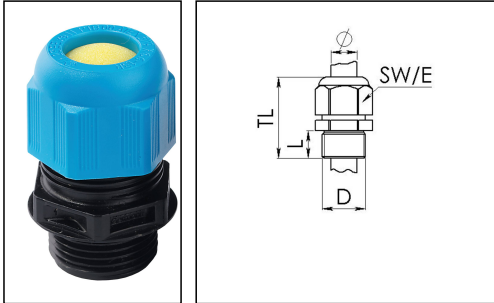

ESKE/1-i 16

Ex-cable gland, polyamide with short thread

Product illustrations are exemplary and may differ from the chosen product. Further variants and individual customization, we will gladly provide you on request.

Material cable gland	Polyamide
Material sealing gasket	EPDM
Temp. range min	-40 °C
Temp. range max	75 °C
Protection class	IP 66 / IP 68, 5 bar 30 min
Marking	II 2 G Ex e IIC Gb, II 2 D Ex tb IIIC Db IP68
Approval	IECEx PTB 13.0034X, PTB 13 ATEX 1015 X
Glow wire test	750 °C
Colour	RAL 5012/9005
Thread type	M
Connection thread size D	16
Lead	1,5
Length screw-in thread L	9 mm
Cable diameter min	4,5 mm
Cable diameter max	9 mm
Key width SW	20 mm
Collar diameter (E)	23 mm
Total length TL	31 mm - 37 mm
Install. torques fitting	1,8 N m
Install. torques cap nut	1,3 N m
Type of cable anchorage	A
Impact category	0
Product Color	RAL 9005
Order no. RAL 9005	10103372
Type	ESKE/1-i 16