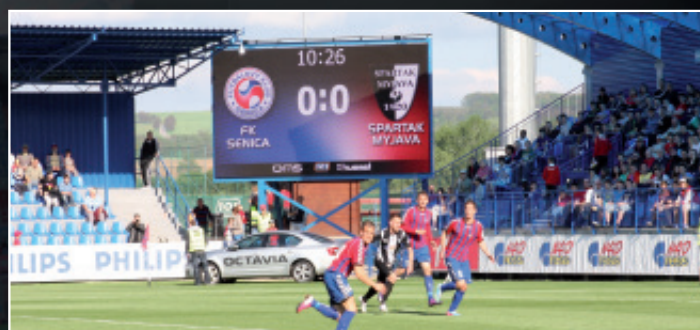

• sample screenshots - basketball - volleyball

Complete scoreboard solution for 500+ fans

Perfect solution for mid-size / big indoor halls, arenas or sport venues.

Dimensions	400 x 200 cm
Usage	Indoor
Suitable for	500+ fans

starting from (excl. VAT)

9 999 €

Complete scoreboard solution for up to 5000 fans

All in one solution for outdoor stadiums, playgrounds and arenas.

• sample screenshots - football - swimming

Dimensions	600 x 400 cm
Usage	Outdoor
Suitable for	5000 fans