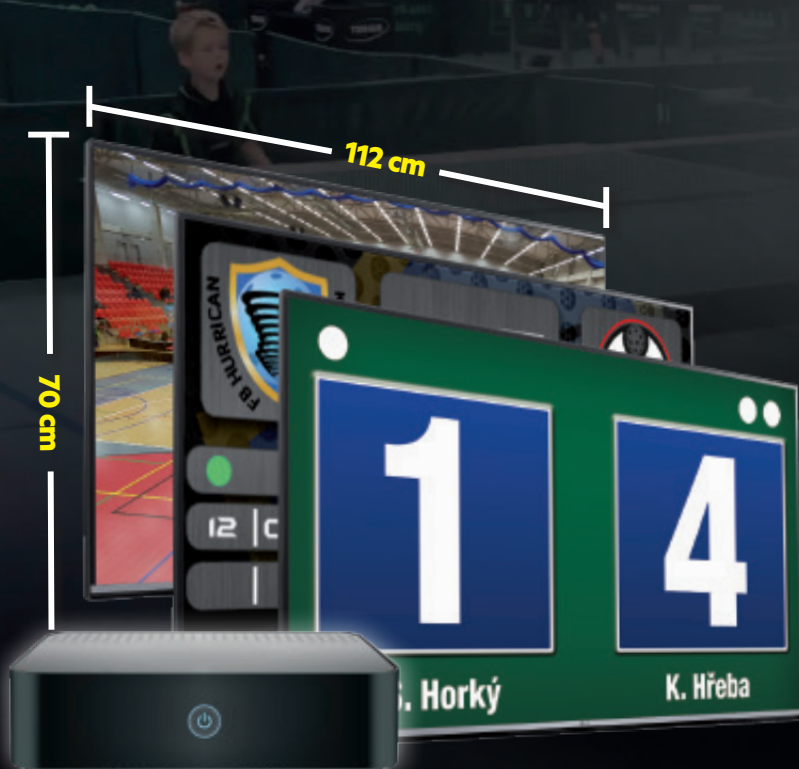

Optional accessories

Horn, goal lights, ball possession display (24 sec.)

Digital screen

LED screen, TV display, projector

LAN or Wireless

additional keys / buttons

control unit / board

PC, notebook, tablet

MIDI controller

INDOOR SportVision TV

EASY AND PORTABLE SOLUTION

Complete scoreboard solution for up to 100 fans

Perfect solution for small school gyms and halls. Easy controlling.

• sample screenshots - basketball - volleyball

• sample screenshots - basketball - volleyball

Complete scoreboard solution for 500+ fans

Perfect solution for mid-size / big indoor halls, arenas or sport venues.

Dimensions	400 x 200 cm
Usage	Indoor
Suitable for	500+ fans