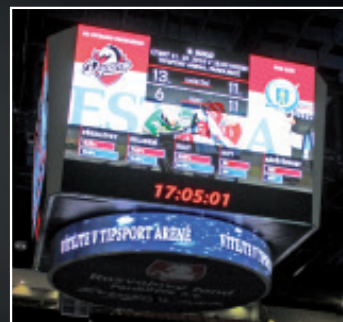

• sample screenshots

LED cube scoreboard solution

Solution for indoor and outdoor usage for stadiums and arenas.

Dimensions	4x 350 x 250 cm
Usage	hockey stadium
Suitable for	5000+ fans

starting from (excl. VAT)

54 490 €