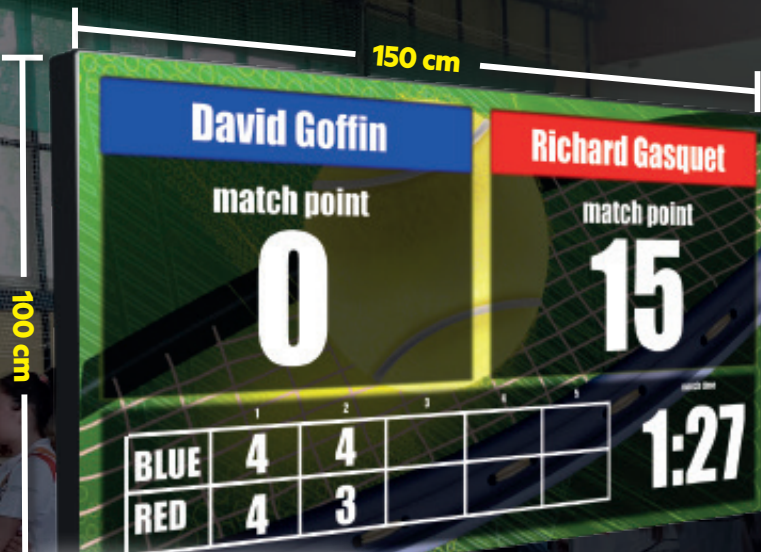

MIDI controller

INDOOR SportVision TV

EASY AND PORTABLE SOLUTION

Complete scoreboard solution for up to 100 fans

Perfect solution for small school gyms and halls. Easy controlling.

• sample screenshots - basketball - volleyball

TV diagonal	50"
Usage	Indoor
Suitable for	100 fans

starting from (excl. VAT)
1 590 €

INDOOR SportVision i1.5

THE GREAT ENTERTAINMENT

Complete scoreboard solution for up to 200 fans

Ideal solution for small and mid-size indoor school gyms, halls and arenas.

• sample screenshots - tennis - futsal - volleyball

starting from (excl. VAT)

2 890 €

Dimensions	150 x 100 cm
Usage	Indoor
Suitable for	200 fans

Complete scoreboard solution for up to 300 fans

Ideal solution for small and mid-size indoor school gyms, halls and arenas.