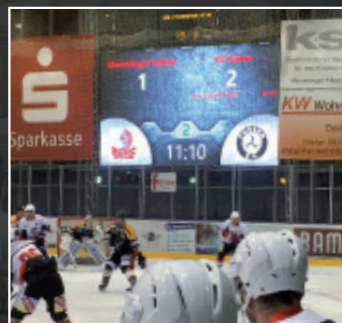

Complete scoreboard solution for up to 2000 fans

Solution for indoor and outdoor usage for stadiums and arenas.