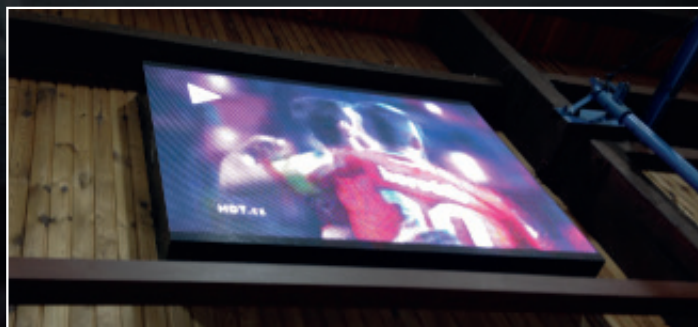

TV diagonal	50"
Usage	Indoor
Suitable for	100 fans

starting from (excl. VAT)
1 590 €

INDOOR SportVision i1.5

THE GREAT ENTERTAINMENT

Complete scoreboard solution for up to 200 fans

Ideal solution for small and mid-size indoor school gyms, halls and arenas.

• sample screenshots - tennis - futsal - volleyball

starting from (excl. VAT)

2 890 €

Dimensions	150 x 100 cm
Usage	Indoor
Suitable for	200 fans

Complete scoreboard solution for up to 300 fans

Ideal solution for small and mid-size indoor school gyms, halls and arenas.