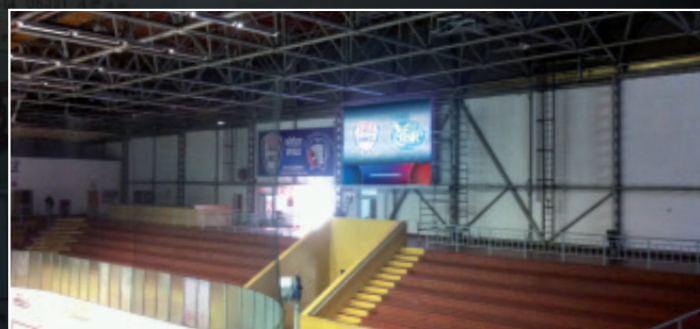

• sample screenshots - basketball - volleyball

Complete scoreboard solution for 500+ fans

Perfect solution for mid-size / big indoor halls, arenas or sport venues.

Dimensions	400 x 200 cm
Usage	Indoor
Suitable for	500+ fans

starting from (excl. VAT)

9 999 €

Complete scoreboard solution for up to 5000 fans

All in one solution for outdoor stadiums, playgrounds and arenas.

• sample screenshots - football - swimming

Dimensions	600 x 400 cm
Usage	Outdoor
Suitable for	5000 fans

starting from (excl. VAT)

33 490 €

Complete scoreboard solution for up to 2000 fans

Solution for indoor and outdoor usage for stadiums and arenas.

• sample screenshots

Dimensions	500 x 400 cm
Usage	Outdoor
Suitable for	2000 fans