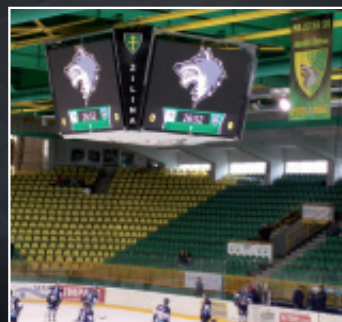

• sample screenshots

LED cube scoreboard solution

Solution for indoor and outdoor usage for stadiums and arenas.

Dimensions	4x 350 x 250 cm
Usage	hockey stadium
Suitable for	5000+ fans

starting from (excl. VAT)

54 490 €