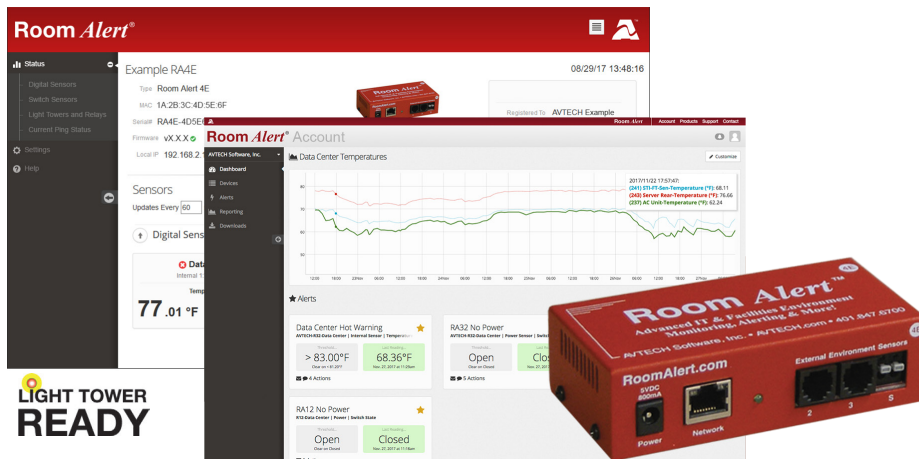

Room Alert® 4E

*“Advanced Physical Environment Monitoring,
Alerting & Automatic Corrective Action.”*

Order Now For...

CALL

Room Alert 4E (Standard) RA4E-ES1-WAS
Room Alert 4ER (Rack) RA4ER-ES1-RAS

Broad Features, Extreme Reliability & Light Tower Ready

- Easy Ethernet ‘Plug & Play’ setup for immediate IT & facilities environment monitoring.
- Includes a built-in sensor for digital temperature, Device ManageR software and “PUSH” technology.
- Includes an external Digital Temperature Sensor.
- Includes ports for 2 digital sensors, 1 switch sensor or dry contact and a port for a Light Tower or Relay Switch Sensor.
- Offers advanced alerting by email, email-to-SMS, SNMP, webpage update and more.
- Use Room Alert 4E’s built-in web server, Device ManageR software (included), RoomAlert.com Account (included), or SNMP to monitor across your network.
- The Room Alert 4E package allows real-time sensor status, data logging, graphing, advanced alerting, Fahrenheit/Celsius, high/low watermarks and more.
- Use Room Alert 4E with or without a host system. That’s right... No PC Required! This saves money, improves reliability and provides options. Install in minutes today, enjoy ‘Peace Of Mind’ tonight!