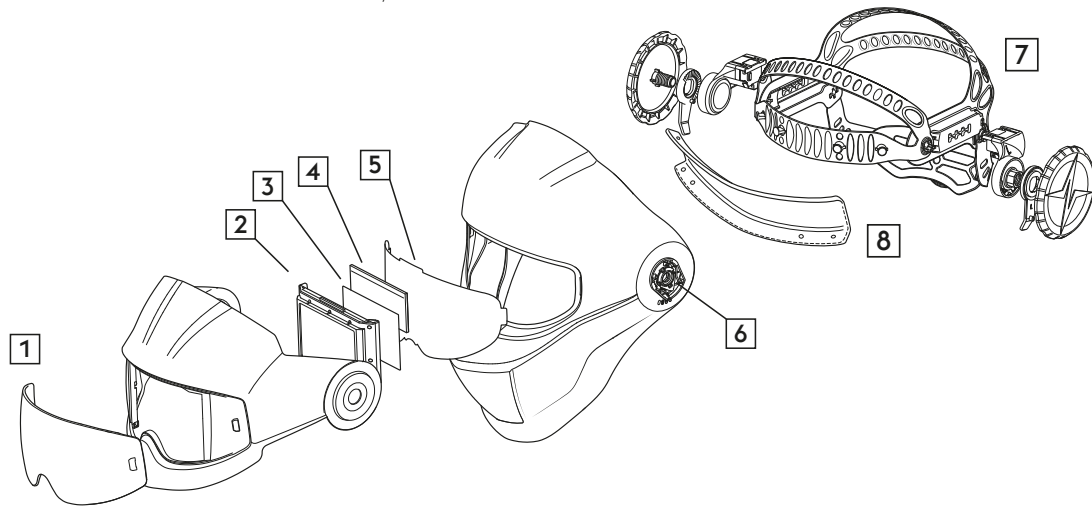

Evolution Vision^{65F}

Product Features

- » Flip-up welding helmet in glossy blue finish
- » High-impact and heat-resistant nylon shell
- » ADF (Auto-Darkening-Welding Filter):
 - » Open state: 3
 - » Manual shade adjustment: 4-8/9-14
 - » 65 x 96 mm viewing area
 - » UHD display - CE classification 1/1/1/1
 - » Digital display and easy ADF setting
- » New multi-adjustable headgear
- » Clear grinding lens with a wide viewing area

Evolution Vision^{65FM}

Product Features

- » Flip-up welding helmet in matt blue finish
- » High-impact and heat-resistant nylon shell
- » ADF (Auto-Darkening-Welding Filter):
 - » Open state: 3
 - » Manual shade adjustment: 4-8/9-14
 - » Auto-shade-mode (+/- 2 shade level adjustment)
 - » 65 x 96 mm viewing area
 - » UHD display - CE classification 1/1/1/1
 - » Digital display and easy ADF setting
- » New multi-adjustable headgear
- » Clear grinding lens with a wide viewing area

EVOLUTION VISION ABDUNKELUNGSKASSETTE

Open state + Shade range	3 / 4-8 / 9-14
Auto-shade (Evolution Vision ^{65FM} only)	Yes (+/- 2 individual adjustment)
Display - Opt. Class	Ultra-high-definition display - 1/1/1/1
Color	True color technology
Viewing area (Display)	96 x 65 mm
Viewing area (grinding visor)	180 x 90 mm
Working temp. range	-5 °C to +55 °C
Battery type	CR2450
ADF on/off	ON – button press OFF – auto off after 30 min or button press
Certification	CE; UKCA; ANSI / ISEA Z87.1-2020; CSA Z94.3:20; AS/NZS 1338.1:2021