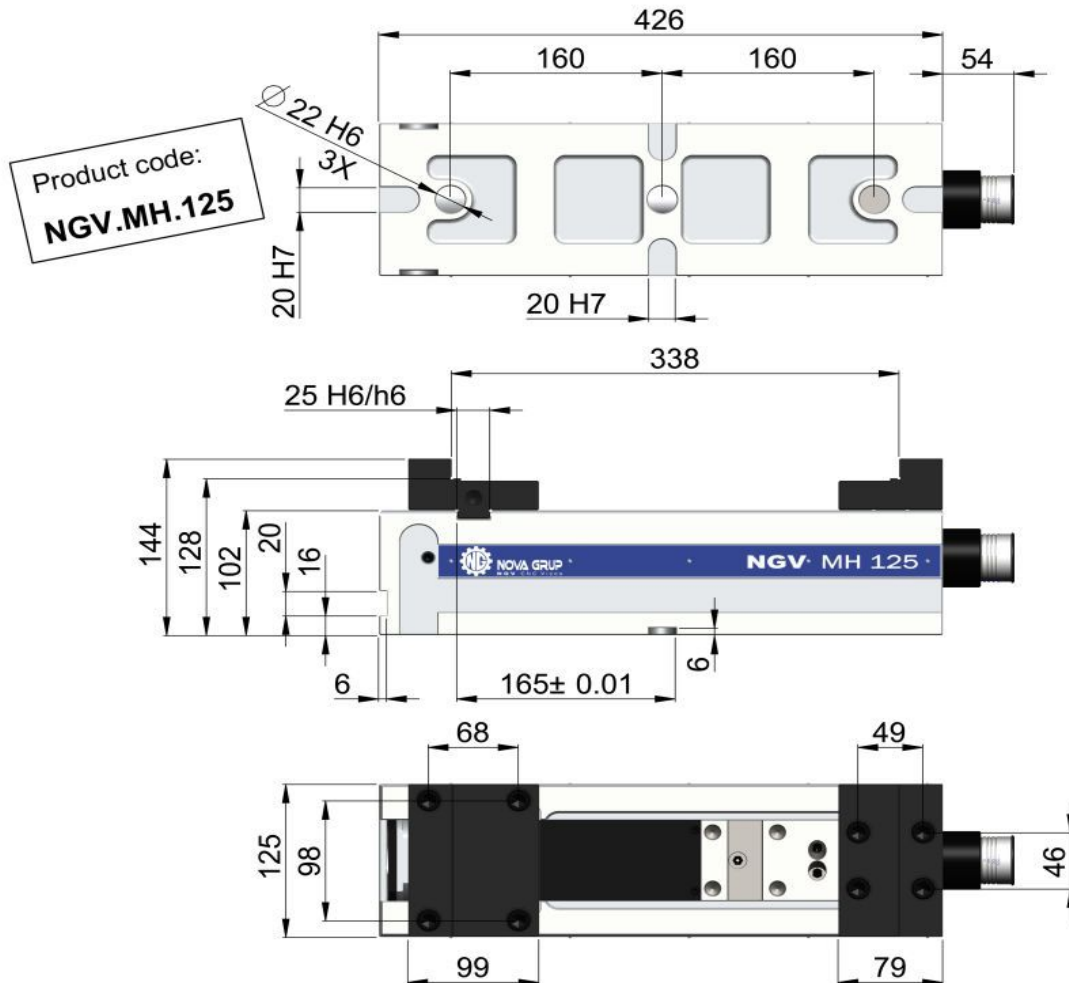

MECHANO-HYDRAULIC VICE

Max. force: 4000 kgf

Max. opening: 338 mm

Jaw width: 125 mm

Amplification: mechano-hydraulic

Type: NC vice

Accessories

Wide range of jaws

Stopper