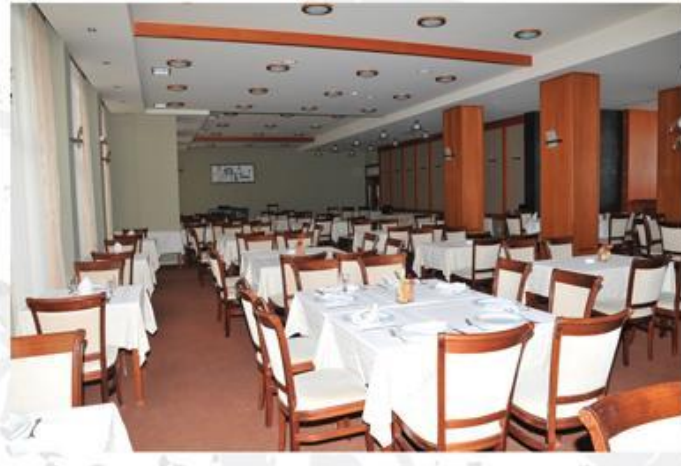

Our main production programs are the following:

1. **Production of chairs:** dining room chairs, banquet chairs, bar stools, summer program – patio furniture
2. **Production of tables:** dining and patio
3. **Production of armchairs and small stools**

Si

Sg

Sg S 65x65

REFERENCES

Hotel Romantic – Veles, Republic of Macedonia

Bazen Snupi – Veles, Republic of Macedonia

Pizzeria Snupi – Veles, Republic of Macedonia

Restaurant Luxor – Belgrade, Serbia