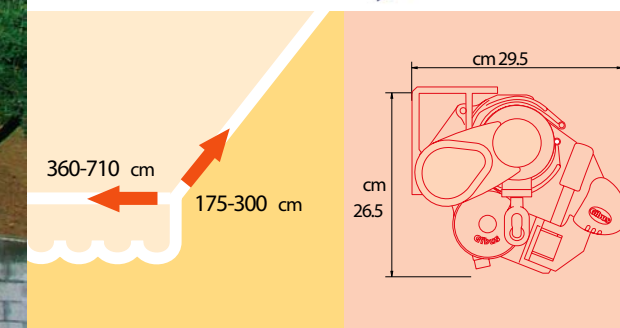

MARCESA 30Q/50