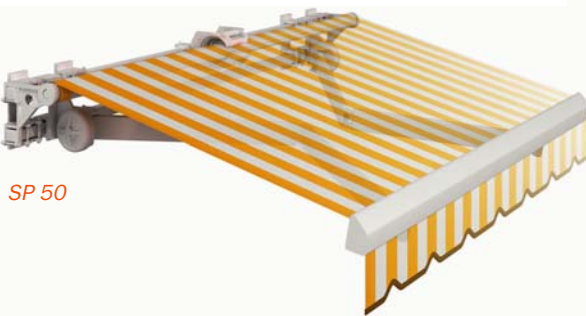

Even while you are out, the exterior sensor is constantly watching over your awnings, communicating directly and wireless with the motor inside the awning.

COMBY 250

DIM 250

DIM 300

DIM 400

SP 50

MARCESA

Telecomanda, prin simpla apasare a unui buton se poate comanda inchiderea, deschiderea sau oprirea copertinei intr-o pozitie intermediara.