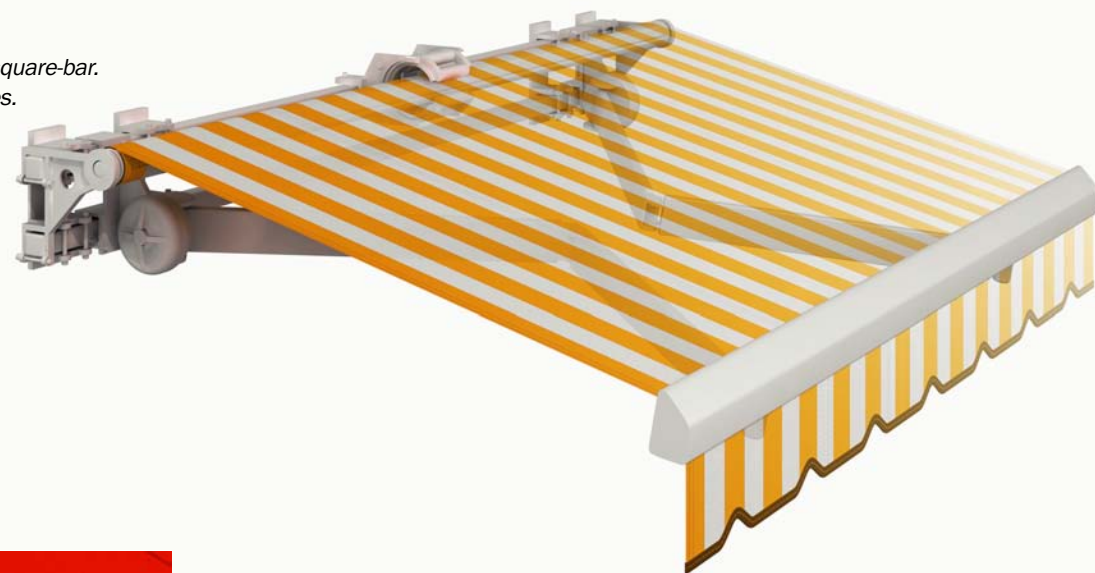

The most advanced arm-mounted awning for medium large coverage.
Arm-awning on 40 x 40 mm. square-bar, arms with chain,
front rail profile with drainage gutter. Stainless steel screws.
Maximum width 14,20 m. and projection 4,00 m.

COPERTINE RETRACTABILE

ARM-AWNINGS

SP 50Q

Gibus SP 50Q.

Copertina montata pe bara dubla 40x40mm. Destinata acoperirilor de mari dimensiuni.
Latime maxima 16,50m cu deschidere 5,00m.
Actionare numai cu motor.

*Awning mounted on double 40 x 40 mm square-bar.
To cover large areas; ideal for public places.
Maximum width 16,50 m. and maximum
projection 5,00 m.
Motorized control required.*

COPERTINE RETRACTABILE