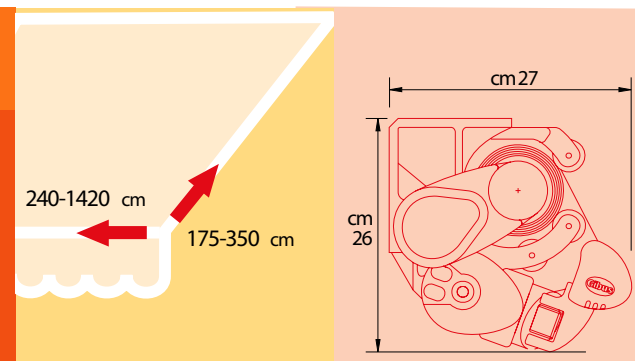

COPERTINE RETRACTABLE

ARM-AWNINGS

DIM 300