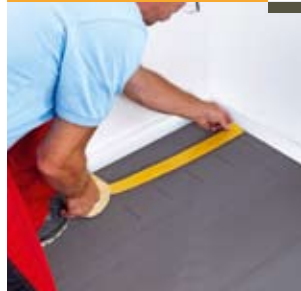

5 good reasons to choose Raychem CeraPro

- 1 The affordable luxury of a warm floor!
- 2 The installation is simple, straightforward and fast. Ideal for renovation projects.
- 3 Increased flexibility, with the use of high grade polymers assuring excellent performance.
- 4 Ultrathin solution.
- 5 Total Care Warranty.

Clean the sub-floor

Prime the sub-floor

Measure out the required cable spacing

Apply double sided tape

Install the cable

Fix the cable with mesh

Install the tiles

CeraPro underfloor heating is appropriate for all tile floors