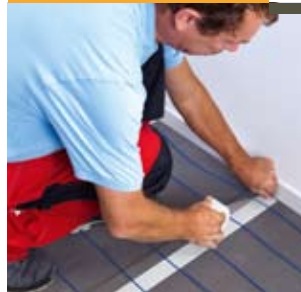

5 good reasons to choose Raychem CeraPro

- 1 The affordable luxury of a warm floor!
- 2 The installation is simple, straightforward and fast. Ideal for renovation projects.
- 3 Increased flexibility, with the use of high grade polymers assuring excellent performance.
- 4 Ultrathin solution.
- 5 Total Care Warranty.

Clean the sub-floor

Prime the sub-floor

Measure out the required cable spacing

Apply double sided tape

Install the cable

Fix the cable with mesh

Install the tiles

CeraPro underfloor heating is appropriate for all tile floors