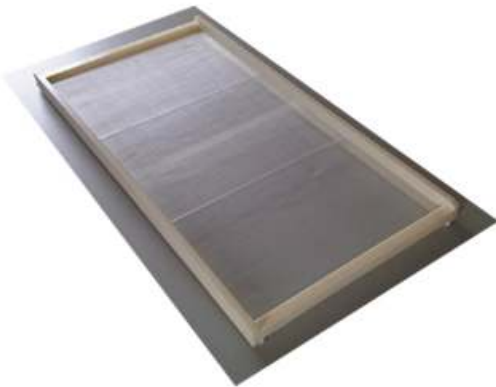

FRAME FOR DRYING:

ARTICLE CODE: TELAIIO 120.60

DESCRIPTION: telaio in ABS alimentare completo di rete

DIMENSION: 1200x600x54 standard OR UPON REQUEST

QUANTITY STANDARD WRAPPED: PALLET OF 70 PIECES

DIMENSIONS STANDARD: mm 1200x1200x2300h kg 180

For price request offer is based on size and quantity