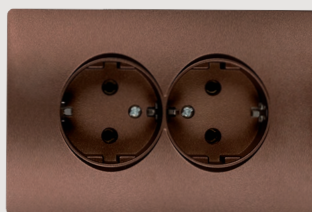

11376

FUNCTIONAL PART "RHYME" SERIES

Catalogue number	Type	Colour	Rated current In (A)
11216	German type socket	Coffee metallic	16
11216C	German type socket with cover	Coffee metallic	16
11376	German type socket (double)	Coffee metallic	16
11266	Phone socket RJ11	Coffee metallic	
11746	Phone socket RJ11 - double	Coffee metallic	
11736	Phone socket RJ11 + computer socket RJ45	Coffee metallic	
11286	Computer socket (cat5e) RJ45	Coffee metallic	
112866E	Computer socket RJ45 (CAT6e)	Coffee metallic	
11716	Computer socket RJ45 - double	Coffee metallic	
11256	TV socket	Coffee metallic	
11686	TV socket+FM socket + SAT socket	Coffee metallic	
11336	Key card power switch	Coffee metallic