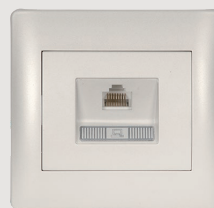

RHYME SERIES

**FUNCTIONAL PART "RHYME" SERIES**

Catalogue number	Type	Colour	Rated current In (A)
<b>11011</b>	1 button 1 way switch	White metallic	10
<b>11021</b>	1 button 2 way switch	White metallic	10
<b>11341</b>	1 button cross switch	White metallic	10
<b>11041</b>	2 buttons 1 way switch	White metallic	10
<b>11051</b>	2 buttons 2 way switch	White metallic	10
<b>11721</b>	3 buttons 1 way switch	White metallic	10
<b>11171A</b>	curtain control switch	White metallic	-
<b>11411</b>	sensor switch	White metallic	-
<b>11191</b>	dimmer switch	White metallic	-
<b>11181</b>	door bell switch	White metallic	-
<b>11181B</b>	door bell switch with name card	White metallic	-
<b>11181C</b>	Push light switch	White metallic	10

11211

11371

11211C

11261

11741  
11731

11281  
112816E

11711

11251

11681

11331

**FUNCTIONAL PART "RHYME" SERIES**

Catalogue number	Type	Colour	Rated current In (A)
<b>11211</b>	German type socket	White metallic	16
<b>11211C</b>	German type socket with cover	White metallic	16
<b>11371</b>	German type socket (double)	White metallic	16
<b>11261</b>	Phone socket RJ11	White metallic	
<b>11741</b>	Phone socket RJ11 - double	White metallic	
<b>11731</b>	Phone socket RJ11 + computer socket RJ45	White metallic	
<b>11281</b>	Computer socket (cat5e) RJ45	White metallic	
<b>112816E</b>	Computer socket RJ45 (CAT6e)	White metallic	
<b>11711</b>	Computer socket RJ45 - double	White metallic	
<b>11251</b>	TV socket	White metallic	
<b>11681</b>	TV socket+FM socket + SAT socket	White metallic	
<b>11331</b>	Key card power switch	White metallic	