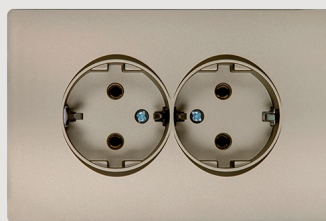

11372

FUNCTIONAL PART "RHYME" SERIES

Catalogue number	Type	Colour	Rated current In (A)
11212	German type socket	Champagne metallic	16
11212C	German type socket with cover	Champagne metallic	16
11372	German type socket (double)	Champagne metallic	16
11262	Phone socket RJ11	Champagne metallic	
11742	Phone socket RJ11 - double	Champagne metallic	
11732	Phone socket RJ11 + computer socket RJ45	Champagne metallic	
11282	Computer socket (cat5e) RJ45	Champagne metallic	
112826E	Computer socket RJ45 (CAT6e)	Champagne metallic	
11712	Computer socket RJ45 - double	Champagne metallic	
11252	TV socket	Champagne metallic	
11682	TV socket+FM socket + SAT socket	Champagne metallic	
11332	Key card power switch	Champagne metallic