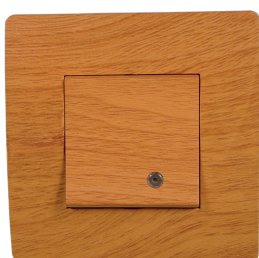

38705

LIMITED OFFER

FUNCTIONAL PART "BASIC" SERIES

Catalogue number	Type	Colour	Rated current In (A)
38005	1 button 1 way switch	Pear tree	10
38015	1 button 2 way switch	Pear tree	10
38075	1 button cross switch	Pear tree	10
38705	1 button 1 way switch with light	Pear tree	10
38055	2 button 1 way switch	Pear tree	10
38105	Push light switch	Pear tree	10
38125	Door bell switch	Pear tree	10
38205	German type socket	Pear tree	16
38255	German type socket with cover	Pear tree	16
38805	Dimmer switch-400W	Pear tree	
38355	Phone socket RJ11	Pear tree	
38305	Computer socket RJ45	Pear tree	
38365	TV socket	Pear tree	

5 YEAR WARRANTY