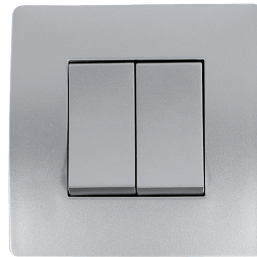

38052

LIMITED OFFER

FUNCTIONAL PART "BASIC" SERIES

Catalogue number	Type	Colour	Rated current In (A)
38002	1 button 1 way switch	■ Silver grey	10
38012	1 button 2 way switch	■ Silver grey	10
38072	1 button cross switch	■ Silver grey	10
38702	1 button 1 way switch with light	■ Silver grey	10
38052	2 button 1 way switch	■ Silver grey	10
38102	Push light switch	■ Silver grey	10
38122	Door bell switch	■ Silver grey	10
38202	German type socket	■ Silver grey	16
38252	German type socket with cover	■ Silver grey	16
38802	Dimmer switch-400W	■ Silver grey	
38352	Phone socket RJ11	■ Silver grey	
38302	Computer socket RJ45	■ Silver grey	
38362	TV socket	■ Silver grey	

5 YEAR WARRANTY