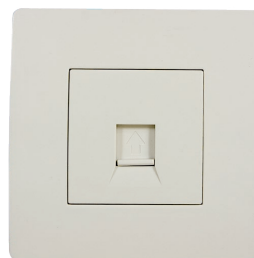

38351
38301