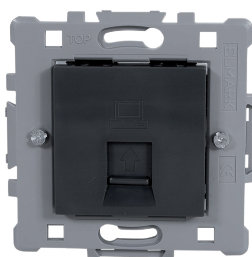

1624

LIMITED OFFER

FUNCTIONAL PART "SPLENDOR" SERIES

Catalogue number	Type	Colour	Rated current In (A)
1618	Dimmer switch-600W	Dark grey	
1619	Fan speed switch-500W	Dark grey	
1623	Phone socket RJ11	Dark grey	
16232	Phone socket RJ11-double	Dark grey	
1624	Computer socket RJ45	Dark grey	
1646	Phone socket RJ11+Computer socket RJ45	Dark grey	
1621	TV socket	Dark grey	
1668	TV+FM+sat	Dark grey	
1648	TV+Phone socket RJ11	Dark grey	
1645	TV+Computer socket RJ45	Dark grey	
1633	Key card power switch	Dark grey	

5 YEAR WARRANTY