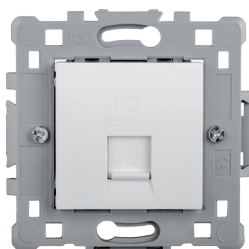

0624

LIMITED OFFER

FUNCTIONAL PART "SPLENDOR" SERIES

Catalogue number	Type	Colour	Rated current In (A)
0618	Dimmer switch-600W	White	
0619	Fan speed switch-500W	White	
0623	Phone socket RJ11	White	
06232	Phone socket RJ11-double	White	
0624	Computer socket RJ45	White	
0646	Phone socket RJ11+Computer socket RJ45	White	
0621	TV socket	White	
0668	TV+FM+sat	White	
0648	TV+Phone socket RJ11	White	
0645	TV+Computer socket RJ45	White	
0633	Key card power switch	White	

5 YEAR WARRANTY