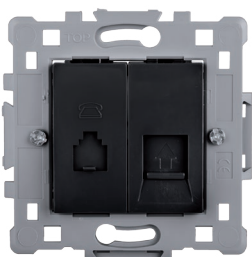

1646

LIMITED OFFER

FUNCTIONAL PART "SPLENDOR" SERIES

Catalogue number	Type	Colour	Rated current In (A)
1618	Dimmer switch-600W	Dark grey	
1619	Fan speed switch-500W	Dark grey	
1623	Phone socket RJ11	Dark grey	
16232	Phone socket RJ11-double	Dark grey	
1624	Computer socket RJ45	Dark grey	
1646	Phone socket RJ11+Computer socket RJ45	Dark grey	
1621	TV socket	Dark grey	
1668	TV+FM+sat	Dark grey	
1648	TV+Phone socket RJ11	Dark grey	
1645	TV+Computer socket RJ45	Dark grey	
1633	Key card power switch	Dark grey	

5 YEAR WARRANTY