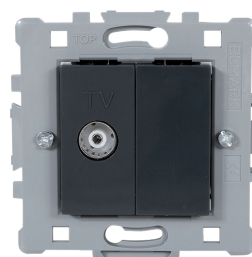

1621

LIMITED OFFER

FUNCTIONAL PART "SPLENDOR" SERIES

Catalogue number	Type	Colour	Rated current In (A)
1618	Dimmer switch-600W	Dark grey	
1619	Fan speed switch-500W	Dark grey	
1623	Phone socket RJ11	Dark grey	
16232	Phone socket RJ11-double	Dark grey	
1624	Computer socket RJ45	Dark grey	
1646	Phone socket RJ11+Computer socket RJ45	Dark grey	
1621	TV socket	Dark grey	
1668	TV+FM+sat	Dark grey	
1648	TV+Phone socket RJ11	Dark grey	
1645	TV+Computer socket RJ45	Dark grey	
1633	Key card power switch	Dark grey	

5 YEAR WARRANTY