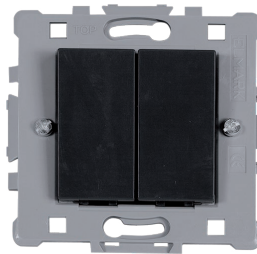

0610
0611

LIMITED OFFER

FUNCTIONAL PART "SPLENDOR" SERIES

Catalogue number	Type	Colour	Rated current In (A)
1601	1 button 1 way switch	■ Dark grey	10
1602	1 button 2 way switch	■ Dark grey	10
1603	1 button cross switch	■ Dark grey	10
1606	1 button 1 way switch with light	■ Dark grey	10
1607	1 button 2 way switch with light	■ Dark grey	10
1610	2 button 1 way switch	■ Dark grey	10
1612	2 button 1 way switch with light	■ Dark grey	10
1611	2 button 2 way switch	■ Dark grey	10
1605	Push light switch	■ Dark grey	10
1609	Door bell switch with light	■ Dark grey	10
1616	German type socket	■ Dark grey	16

5 YEAR WARRANTY