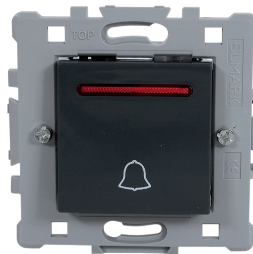

0609

LIMITED OFFER

FUNCTIONAL PART "SPLENDOR" SERIES

Catalogue number	Type	Colour	Rated current In (A)
1601	1 button 1 way switch	■ Dark grey	10
1602	1 button 2 way switch	■ Dark grey	10
1603	1 button cross switch	■ Dark grey	10
1606	1 button 1 way switch with light	■ Dark grey	10
1607	1 button 2 way switch with light	■ Dark grey	10
1610	2 button 1 way switch	■ Dark grey	10
1612	2 button 1 way switch with light	■ Dark grey	10
1611	2 button 2 way switch	■ Dark grey	10
1605	Push light switch	■ Dark grey	10
1609	Door bell switch with light	■ Dark grey	10
1616	German type socket	■ Dark grey	16

5 YEAR WARRANTY