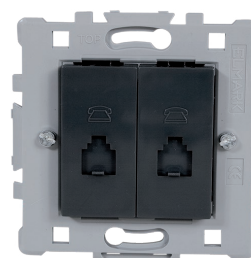

16232

LIMITED OFFER

FUNCTIONAL PART "SPLENDOR" SERIES

Catalogue number	Type	Colour	Rated current In (A)
1618	Dimmer switch-600W	Dark grey	
1619	Fan speed switch-500W	Dark grey	
1623	Phone socket RJ11	Dark grey	
16232	Phone socket RJ11-double	Dark grey	
1624	Computer socket RJ45	Dark grey	
1646	Phone socket RJ11+Computer socket RJ45	Dark grey	
1621	TV socket	Dark grey	
1668	TV+FM+sat	Dark grey	
1648	TV+Phone socket RJ11	Dark grey	
1645	TV+Computer socket RJ45	Dark grey	
1633	Key card power switch	Dark grey	

5 YEAR WARRANTY