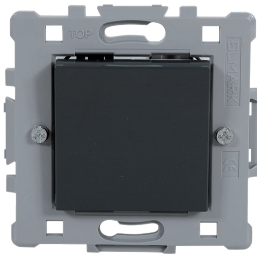

0601
0602
0603