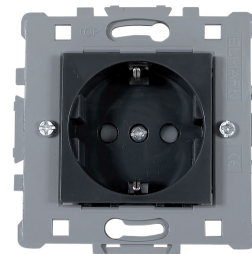

0616

LIMITED OFFER

FUNCTIONAL PART "SPLENDOR" SERIES

Catalogue number	Type	Colour	Rated current In (A)
1601	1 button 1 way switch	■ Dark grey	10
1602	1 button 2 way switch	■ Dark grey	10
1603	1 button cross switch	■ Dark grey	10
1606	1 button 1 way switch with light	■ Dark grey	10
1607	1 button 2 way switch with light	■ Dark grey	10
1610	2 button 1 way switch	■ Dark grey	10
1612	2 button 1 way switch with light	■ Dark grey	10
1611	2 button 2 way switch	■ Dark grey	10
1605	Push light switch	■ Dark grey	10
1609	Door bell switch with light	■ Dark grey	10
1616	German type socket	■ Dark grey	16

5 YEAR WARRANTY