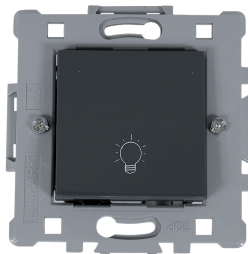

0605

LIMITED OFFER

FUNCTIONAL PART "SPLENDOR" SERIES

Catalogue number	Type	Colour	Rated current In (A)
1601	1 button 1 way switch	■ Dark grey	10
1602	1 button 2 way switch	■ Dark grey	10
1603	1 button cross switch	■ Dark grey	10
1606	1 button 1 way switch with light	■ Dark grey	10
1607	1 button 2 way switch with light	■ Dark grey	10
1610	2 button 1 way switch	■ Dark grey	10
1612	2 button 1 way switch with light	■ Dark grey	10
1611	2 button 2 way switch	■ Dark grey	10
1605	Push light switch	■ Dark grey	10
1609	Door bell switch with light	■ Dark grey	10
1616	German type socket	■ Dark grey	16

5 YEAR WARRANTY