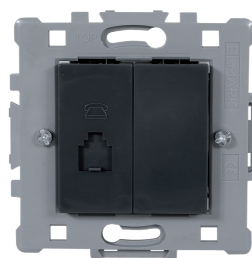

1623

LIMITED OFFER

FUNCTIONAL PART "SPLENDOR" SERIES

Catalogue number	Type	Colour	Rated current In (A)
1618	Dimmer switch-600W	Dark grey	
1619	Fan speed switch-500W	Dark grey	
1623	Phone socket RJ11	Dark grey	
16232	Phone socket RJ11-double	Dark grey	
1624	Computer socket RJ45	Dark grey	
1646	Phone socket RJ11+Computer socket RJ45	Dark grey	
1621	TV socket	Dark grey	
1668	TV+FM+sat	Dark grey	
1648	TV+Phone socket RJ11	Dark grey	
1645	TV+Computer socket RJ45	Dark grey	
1633	Key card power switch	Dark grey	

5 YEAR WARRANTY