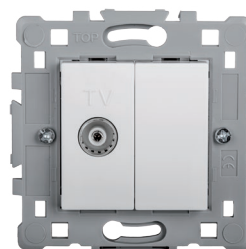

0621

LIMITED OFFER

FUNCTIONAL PART "SPLENDOR" SERIES

Catalogue number	Type	Colour	Rated current In (A)
0618	Dimmer switch-600W	White	
0619	Fan speed switch-500W	White	
0623	Phone socket RJ11	White	
06232	Phone socket RJ11-double	White	
0624	Computer socket RJ45	White	
0646	Phone socket RJ11+Computer socket RJ45	White	
0621	TV socket	White	
0668	TV+FM+sat	White	
0648	TV+Phone socket RJ11	White	
0645	TV+Computer socket RJ45	White	
0633	Key card power switch	White	

5 YEAR WARRANTY