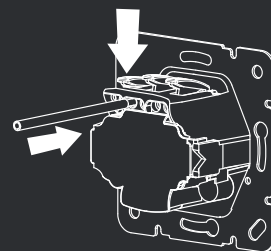

screwless type socket