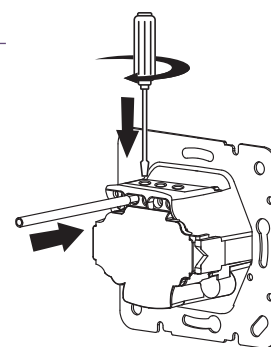

screw type socket

screwless type socket

CITY

FUNCTIONAL PART PLUS PANEL "CITY" SERIES

Catalogue number	Type	Colour	Rated current In (A)
190012	1 button 1 way switch	Champagne metallic	10
190012L	1 button 1 way switch with light	Champagne metallic	10
190022	1 button 2 way switch	Champagne metallic	10
190022L	1 button 2 way switch with light	Champagne metallic	10
190032	1 button cross switch	Champagne metallic	10
190042	2 buttons 1 way switch	Champagne metallic	10
190052	2 buttons 2 way switch	Champagne metallic	10
190192	Dimmer switch LED 3-300W	Champagne metallic	-
190182	Door bell switch	Champagne metallic	-
190184	Push light button	Champagne metallic	-
190212	German screwless type socket	Champagne metallic	16
190212S	German screw type socket	Champagne metallic	16
190212F	French screw type socket	Champagne metallic	16
190372	German screwless type socket (double)	Champagne metallic	16
190372S	German screw type socket (double)	Champagne metallic	16
190212D	German screw type socket IP44	Champagne metallic	16
190262	Phone socket RJ11	Champagne metallic	-
190732	Phone socket RJ11 + computer socket RJ45	Champagne metallic	-
190282	Computer socket RJ45 CAT5E	Champagne metallic	-
190035	Computer socket RJ45 CAT6E	Champagne metallic	-
190712	Computer socket RJ45 - double	Champagne metallic	-
190252	TV socket	Champagne metallic	-
190034F	TV+FM+SAT	Champagne metallic	-

screw type socket

screwless type socket

1 gang

2 gangs

3 gangs

SWITCHES AND SOCKETS

CITY SERIES

1 GANG PANEL "CITY" SERIES