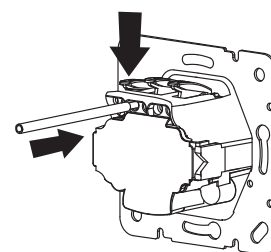

screw type socket

screwless type socket

CITY

FUNCTIONAL PART PLUS PANEL "CITY" SERIES

Catalogue number	Type	Colour	Rated current In (A)
190012	1 button 1 way switch	Champagne metallic	10
190012L	1 button 1 way switch with light	Champagne metallic	10
190022	1 button 2 way switch	Champagne metallic	10
190022L	1 button 2 way switch with light	Champagne metallic	10
190032	1 button cross switch	Champagne metallic	10
190042	2 buttons 1 way switch	Champagne metallic	10
190052	2 buttons 2 way switch	Champagne metallic	10
190192	Dimmer switch LED 3-300W	Champagne metallic	-
190182	Door bell switch	Champagne metallic	-
190184	Push light button	Champagne metallic	-
190212	German screwless type socket	Champagne metallic	16
190212S	German screw type socket	Champagne metallic	16
190212F	French screw type socket	Champagne metallic	16
190372	German screwless type socket (double)	Champagne metallic	16
190372S	German screw type socket (double)	Champagne metallic	16
190212D	German screw type socket IP44	Champagne metallic	16
190262	Phone socket RJ11	Champagne metallic	-
190732	Phone socket RJ11 + computer socket RJ45	Champagne metallic	-
190282	Computer socket RJ45 CAT5E	Champagne metallic	-
190035	Computer socket RJ45 CAT6E	Champagne metallic	-
190712	Computer socket RJ45 - double	Champagne metallic	-
190252	TV socket	Champagne metallic	-
190034F	TV+FM+SAT	Champagne metallic	-

screw type socket

screwless type socket

1 gang

2 gangs

3 gangs

SWITCHES AND SOCKETS

CITY SERIES

1 GANG PANEL "CITY" SERIES