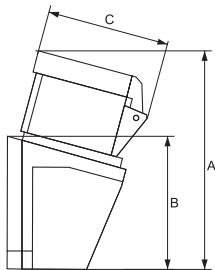

Fixed Industrial socket HTN type ip67

5 YEAR WARRANTY

Model	In (A)	Poles	Un (V)	Dimensions (mm) A / B / C	IP code:	Packing/Box	Catalogue number
HTN 1131	16	1P+N+E	230	101/150/93.5	67	2 / 40	37731
HTN 1231	32	1P+N+E	230	114/162/93.5	67	2 / 40	37631