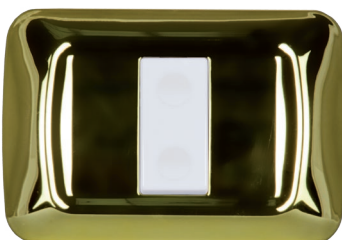

LIFE STYLE

White

Silver grey

Dark grey

Golden

Chrome

Dark blue

Light blue

Green

Yellow

Bordo

Pear-tree

Cherry-tree

20501
20579
20506

20507

20510B
20510A

20521

20521

20203

LIMITED OFFER

FUNCTIONAL PART "LIFE STYLE" SERIES

Catalogue number	Type	Colour	Rated current In (A)
20501	1 button 1 way switch	White	16
20579	1 button cross switch	White	16
20506	1 button 2 way switch	White	16
20507	1 button 2 way switch with light	White	16
20510B	Push light switch with light	White	10
20510A	Door bell switch with light	White	10
20521	Curtain switch	White	10
20203	Italian type socket	White	16
20265	German type socket	White	16