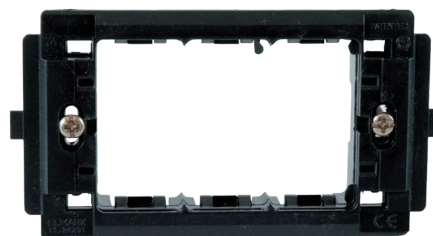

Installation frame