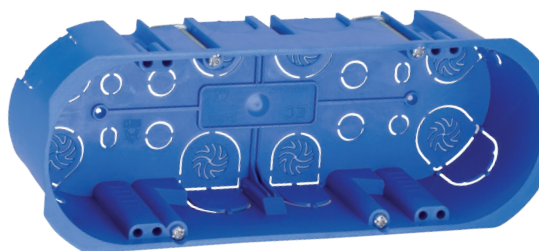

Console box for plasterboard
26636

INSTALLATION FRAMES AND BOXES "LIFE STYLE" SERIES

Catalogue number	Type	Size
24262	Installation frame	double
24201	Installation frame	triple
24202	Installation frame	quadruple
24206LF	Installation frame	sixfold
24203	Console box for brick and concrete	triple
71304	Console box for brick and concrete	quadruple
68206	Console box for brick and concrete	sixfold
24205	Console box for plasterboard	triple
24206	Console box for plasterboard	quadruple
26636	Console for plasterboard	sixfold