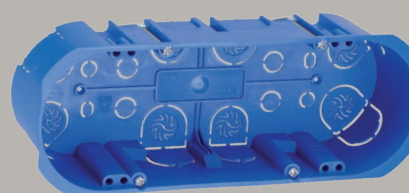

Sixfold console box for
plasterboard
26636

INSTALLATION FRAMES AND BOXES "LECCE" SERIES

Catalogue number	Type	Size
26019	mounting frames	1 mod
26019	mounting frames	3 mod
26018	mounting frames	2 mod
26054	mounting frames	4 mod
26156	mounting frames	6 mod
26056	mounting frames	2x3 mod
24203	Console box for brick and concrete	triple
71304	Console box for brick and concrete	quadruple
68206	Console box for brick and concrete	sixfold
24205	Console box for plasterboard	triple
24206	Console box for plasterboard	quadruple
26626	Console for plasterboard 2x3	sixfold
26636	Console for plasterboard	sixfold