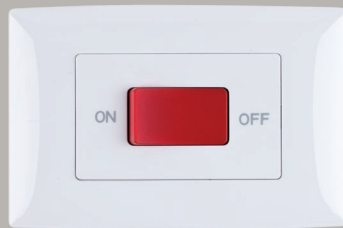

4 gangs White/White

3x2 gangs Silver grey/White

3x2 gangs Champagne/White

SWITCHES AND SOCKETS

260

LECCE SERIES

boiler switch with neon\*

1 button 1 way / 2 way / cross switch

1 button 1 way switch with light

door bell switch

curtain Switch

LED dimmer 250W

sound dimmer

SWITCHES AND SOCKETS

LECCE SERIES

FUNCTIONAL PART "LECCE" SERIES

\* the product comes without decorative tripple panel

blanc cover

computer socket

phone socket

TV socket

Satellite socket

button without functional part