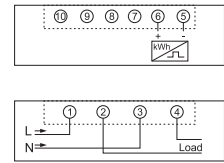

TIMERS, RELAYS AND DISPLAYING DEVICES

Displaying measurement devices

Type	Measuring range	Number of Tariffs	Meter constant (imp/kWh)	Voltage (V)	Overall dimensions (mm) height / width / depth	Packing/Box (pcs)	Catalogue number
DDS - 1Y - 100	10 (100)	1	1600	230	65 / 76 / 100	1 / 45	50260

Type	Measuring range	Number of Tariffs	Meter constant (imp/kWh)	Voltage (V)	Overall dimensions (mm) height / width / depth	Packing/Box (pcs)	Catalogue number
DDS - 3Y 80	20 (80)	1	800	3x230/400	65 / 76 / 100	1 / 45	50380

Type	Measuring range	Number of Tariffs	Meter constant (imp/kWh)	Voltage (V)	Overall dimensions (mm) height / width / depth	Packing/Box (pcs)	Catalogue number
DTGS-S01-3Y100	10(100)	4	800	3X230/400	122 / 100 / 65	1 / 30	50400