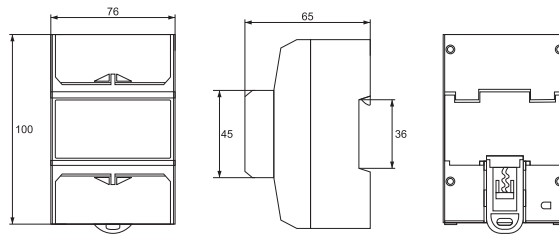

TIMERS, RELAYS AND DISPLAYING DEVICES

Displaying measurement devices

Type	Measuring range	Number of Tariffs	Meter constant (imp/kWh)	Voltage (V)	Overall dimensions (mm) height / width / depth	Packing/Box (pcs)	Catalogue number
DDS - 1Y - 100	10 (100)	1	1600	230	65 / 76 / 100	1 / 45	50260

Type	Measuring range	Number of Tariffs	Meter constant (imp/kWh)	Voltage (V)	Overall dimensions (mm) height / width / depth	Packing/Box (pcs)	Catalogue number
DDS - 3Y 80	20 (80)	1	800	3x230/400	65 / 76 / 100	1 / 45	50380

Type	Measuring range	Number of Tariffs	Meter constant (imp/kWh)	Voltage (V)	Overall dimensions (mm) height / width / depth	Packing/Box (pcs)	Catalogue number
DTGS-S01-3Y100	10(100)	4	800	3X230/400	122 / 100 / 65	1 / 30	50400