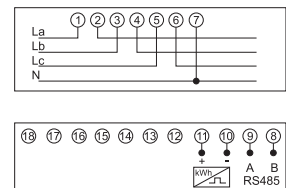

TIMERS, RELAYS AND DISPLAYING DEVICES

Displaying measurement devices

Type	Measuring range	Number of Tariffs	Meter constant (imp/kWh)	Voltage (V)	Overall dimensions (mm) height / width / depth	Packing/Box (pcs)	Catalogue number
DDS - 1Y - 100	10 (100)	1	1600	230	65 / 76 / 100	1 / 45	50260

Type	Measuring range	Number of Tariffs	Meter constant (imp/kWh)	Voltage (V)	Overall dimensions (mm) height / width / depth	Packing/Box (pcs)	Catalogue number
DDS - 3Y 80	20 (80)	1	800	3x230/400	65 / 76 / 100	1 / 45	50380

Type	Measuring range	Number of Tariffs	Meter constant (imp/kWh)	Voltage (V)	Overall dimensions (mm) height / width / depth	Packing/Box (pcs)	Catalogue number
DTGS-S01-3Y100	10(100)	4	800	3X230/400	122 / 100 / 65	1 / 30	50400