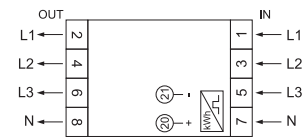

TIMERS, RELAYS AND DISPLAYING DEVICES

Displaying measurement devices

Type	Measuring range	Number of Tariffs	Meter constant (imp/kWh)	Voltage (V)	Overall dimensions (mm) height / width / depth	Packing/Box (pcs)	Catalogue number
DDS - 1Y - 100	10 (100)	1	1600	230	65 / 76 / 100	1 / 45	50260

Type	Measuring range	Number of Tariffs	Meter constant (imp/kWh)	Voltage (V)	Overall dimensions (mm) height / width / depth	Packing/Box (pcs)	Catalogue number
DDS - 3Y 80	20 (80)	1	800	3x230/400	65 / 76 / 100	1 / 45	50380

Type	Measuring range	Number of Tariffs	Meter constant (imp/kWh)	Voltage (V)	Overall dimensions (mm) height / width / depth	Packing/Box (pcs)	Catalogue number
DTGS-S01-3Y100	10(100)	4	800	3X230/400	122 / 100 / 65	1 / 30	50400