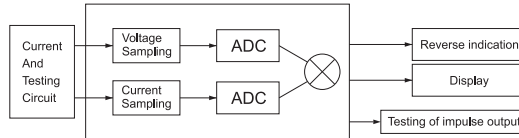

TIMERS, RELAYS AND DISPLAYING DEVICES

Displaying measurement devices

Type	Measuring range	Number of Tariffs	Meter constant (imp/kWh)	Voltage (V)	Overall dimensions (mm) height / width / depth	Packing/Box (pcs)	Catalogue number
DDS - 1Y - 100	10 (100)	1	1600	230	65 / 76 / 100	1 / 45	50260