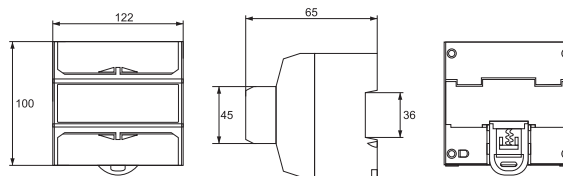

TIMERS, RELAYS AND DISPLAYING DEVICES

Displaying measurement devices

Type	Measuring range	Number of Tariffs	Meter constant (imp/kWh)	Voltage (V)	Overall dimensions (mm) height / width / depth	Packing/Box (pcs)	Catalogue number
DDS - 1Y - 100	10 (100)	1	1600	230	65 / 76 / 100	1 / 45	50260

Type	Measuring range	Number of Tariffs	Meter constant (imp/kWh)	Voltage (V)	Overall dimensions (mm) height / width / depth	Packing/Box (pcs)	Catalogue number
DDS - 3Y 80	20 (80)	1	800	3x230/400	65 / 76 / 100	1 / 45	50380

Type	Measuring range	Number of Tariffs	Meter constant (imp/kWh)	Voltage (V)	Overall dimensions (mm) height / width / depth	Packing/Box (pcs)	Catalogue number
DTGS-S01-3Y100	10(100)	4	800	3X230/400	122 / 100 / 65	1 / 30	50400