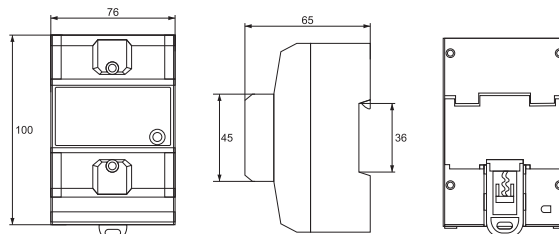

TIMERS, RELAYS AND DISPLAYING DEVICES

Displaying measurement devices

Type	Measuring range	Number of Tariffs	Meter constant (imp/kWh)	Voltage (V)	Overall dimensions (mm) height / width / depth	Packing/Box (pcs)	Catalogue number
DDS - 1Y - 100	10 (100)	1	1600	230	65 / 76 / 100	1 / 45	50260

Type	Measuring range	Number of Tariffs	Meter constant (imp/kWh)	Voltage (V)	Overall dimensions (mm) height / width / depth	Packing/Box (pcs)	Catalogue number
DDS - 3Y 80	20 (80)	1	800	3x230/400	65 / 76 / 100	1 / 45	50380

Type	Measuring range	Number of Tariffs	Meter constant (imp/kWh)	Voltage (V)	Overall dimensions (mm) height / width / depth	Packing/Box (pcs)	Catalogue number
DTGS-S01-3Y100	10(100)	4	800	3X230/400	122 / 100 / 65	1 / 30	50400