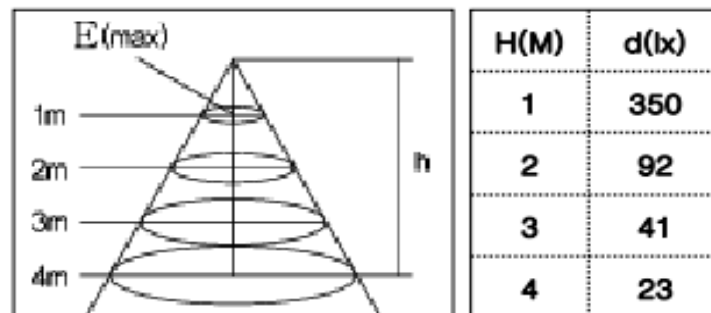

Lux For SL-PL300X300