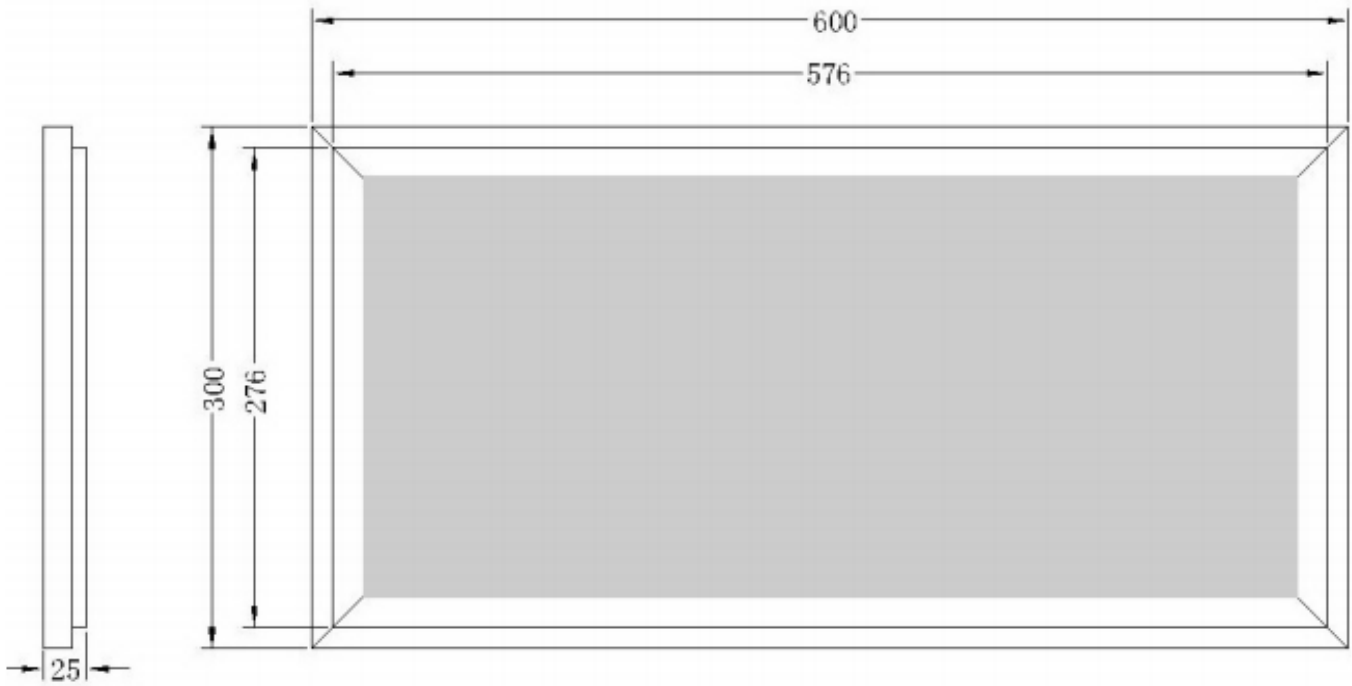

Structure Diagram For SL-PL300X600