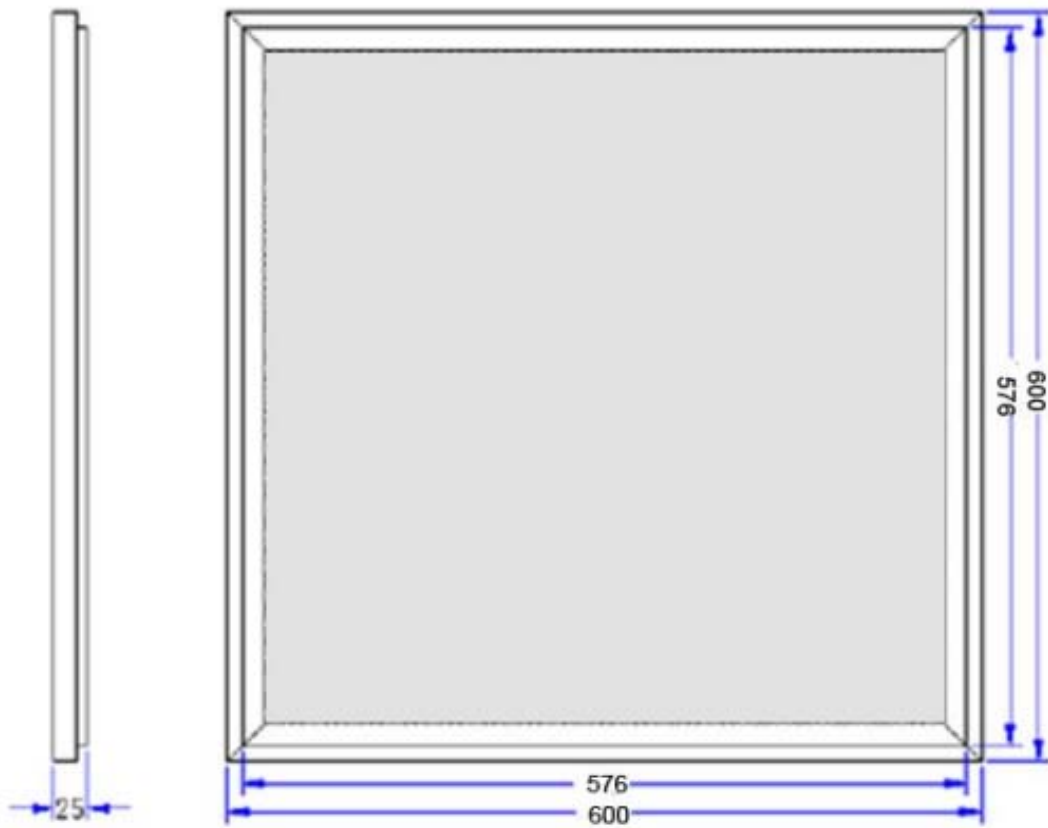

## Structure Diagram For SL-PL300X300

## Lux For SL-PL300X300

## Structure Diagram For SL-PL300X600

## Lux For SL-PL300X600

H(M)	d(bx)
1	2000
2	500
3	222
4	125