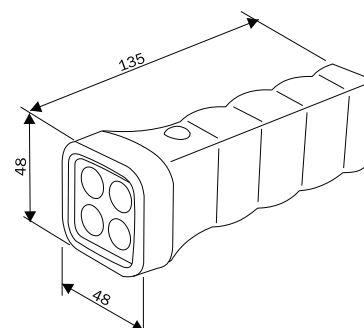

Fig. 1: Lamp Four LED EX, Type 4172...

Fig. 2: Lamp Four LED EX, Type 4172...

Special Features

- Unique: rechargeable at any 230 V – socket
- Can be fixed at the helmet (helmet terminal holder as spare parts)
- Extremely bright, white light
- Impact-resistant, light-weight and compact
- NiMH rechargeable battery, up to 1 000 charges, no memory effect
- Long service life of the 4 LED lamps
- Long operating time (12 hours)

Included in Delivery

Fig. 3: Included in delivery Four LED EX Type 4172...

Dimensions

Fig. 4: Dimensions Four LED EX Type 4172...

Schematic illustration

 - Rechargeable LED Torch

Technical Data

Article No. (see ordering code)	4172...
Casing material	Plastics (impact resistant)
Enclosure type of lamp	IP 65
Bulb	4x Nichia LED 5 mm
Operating time	approx. 12 h
Light intensity	4x 30 000 mcd
Beam range	approx. 50 m
Rechargeable battery	NiMH 4,8 V/550 mAh
Charging time	approx. 12 h
Charging voltage	120 V/230 V AC 50/60 Hz
Weight of lamp	150 g
Dimensions in mm	135x48x48
Ex-Zone	1, 2, 21 and 22
Ex-marking	 II 2 G Ex ib II C T4/II 2D Ex ibD 21 T 135 °C
ATEX-No.	TÜV-A 09 ATEX 0003
Temperature range	-20 ... +40 °C