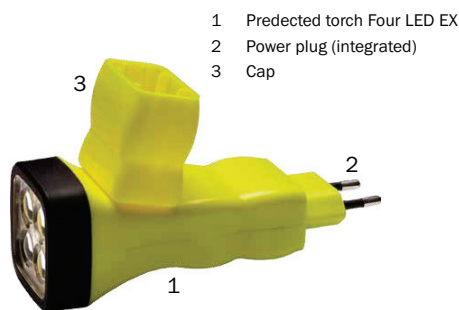

Fig. 1: Lamp Four LED EX, Type 4172...

Fig. 2: Lamp Four LED EX, Type 4172...

Special Features

- Unique: rechargeable at any 230 V – socket
- Can be fixed at the helmet (helmet terminal holder as spare parts)
- Extremely bright, white light
- Impact-resistant, light-weight and compact
- NiMH rechargeable battery, up to 1 000 charges, no memory effect
- Long service life of the 4 LED lamps
- Long operating time (12 hours)

Included in Delivery

Fig. 3: Included in delivery Four LED EX Type 4172...

Dimensions

Fig. 4: Dimensions Four LED EX Type 4172...

Schematic illustration

 - Rechargeable LED Torch

Technical Data

Article No. (see ordering code)	4172...
Casing material	Plastics (impact resistant)
Enclosure type of lamp	IP 65
Bulb	4x Nichia LED 5 mm
Operating time	approx. 12 h
Light intensity	4x 30 000 mcd
Beam range	approx. 50 m
Rechargeable battery	NiMH 4,8 V/550 mAh
Charging time	approx. 12 h
Charging voltage	120 V/230 V AC 50/60 Hz
Weight of lamp	150 g
Dimensions in mm	135x48x48
Ex-Zone	1, 2, 21 and 22
Ex-marking	 II 2 G Ex ib II C T4/II 2D Ex ibD 21 T 135 °C
ATEX-No.	TÜV-A 09 ATEX 0003
Temperature range	-20 ... +40 °C