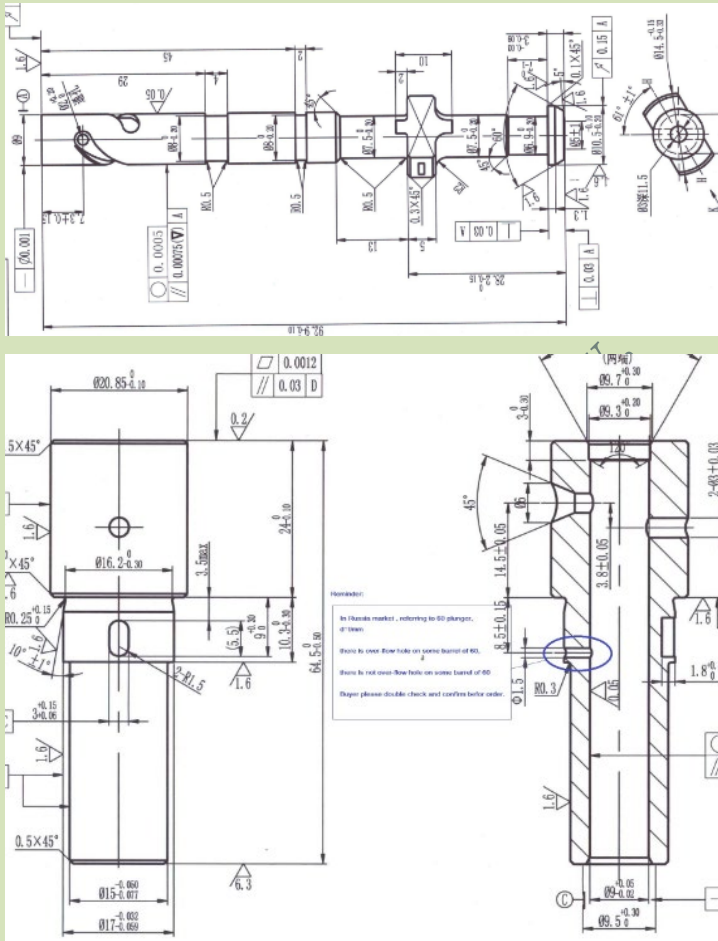

U5002 is natural steel color,H05,60-21

YANGZHOU WEIYE MANUFACTURING LTD.

Maji Industrial District, Yizheng, Yangzhou, Jiangsu211400, China

008613358147041/51483441246 aqiao@weiyediesel.com sales@weiyediesel.com weiy@china.com

www.weiyediesel.com