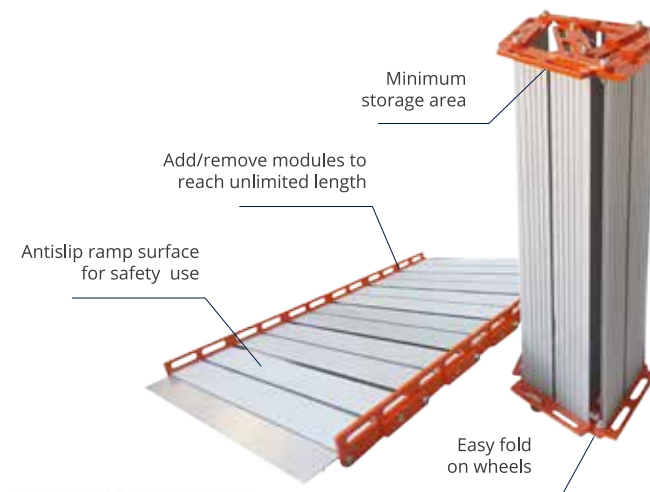

## Ramps for Accessibility

Foldable Ramps offer minimum storage area; foldable, portable and mobile use functions, ease of use and safety access for wheelchair users

ROLL  
UP  
**RAMP**

# ““ ROLL UP RAMP

Roll Up Ramp has a new unique function from now on. Mobile transport and easy foldable structure on 'wheels'.

**Just fold and move on wheels.**  
Don't need to carry!

**Unlimited Length**  
Modules can be added/removed by user

## Ramps for Accessibility

Roll Up Ramps, don't need installation, ideal solution for historical places with portable use. Unlimited length is the most important advantage for users, add/remove modules and reach any length you need.