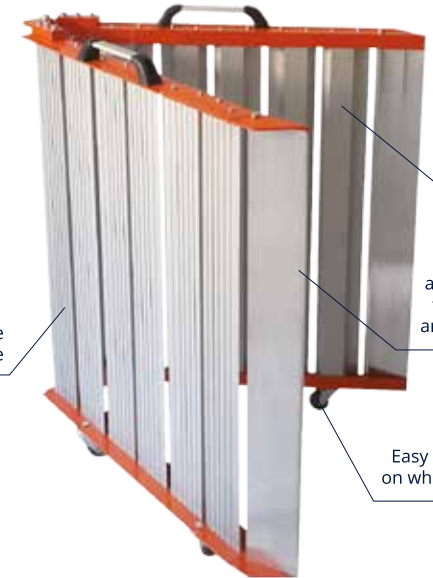

Folded depth dimension is only 15 cm!  
Smaller than a suitcase.

FOLDABLE RAMP

Only 15 cm depth when folded

Move on wheels  
Don't carry!

Antislip ramp surface for safety use

User safety with closed profile design

## FOLDABLE RAMPS TECHNICAL DETAILS

- Mobile Transportation : Extremely easy to use with wheels; just fold and move on wheels.
- Portable and foldable structure, easy to use and ready to use in seconds!
- Practical Foldable Design: Easy foldable and minimum storage area, only 15 cm depth.
- Safety Use: 6cm height on ramp side borders for safety wheelchair use
- Any ramp longer than 240 cm includes antislip height adjustable support feet.
- 6060 Aircraft Aluminium Material: Strong and quality aluminium structure
- Safety Design: Antislip ramp surface and hole design for safety use every weather conditions