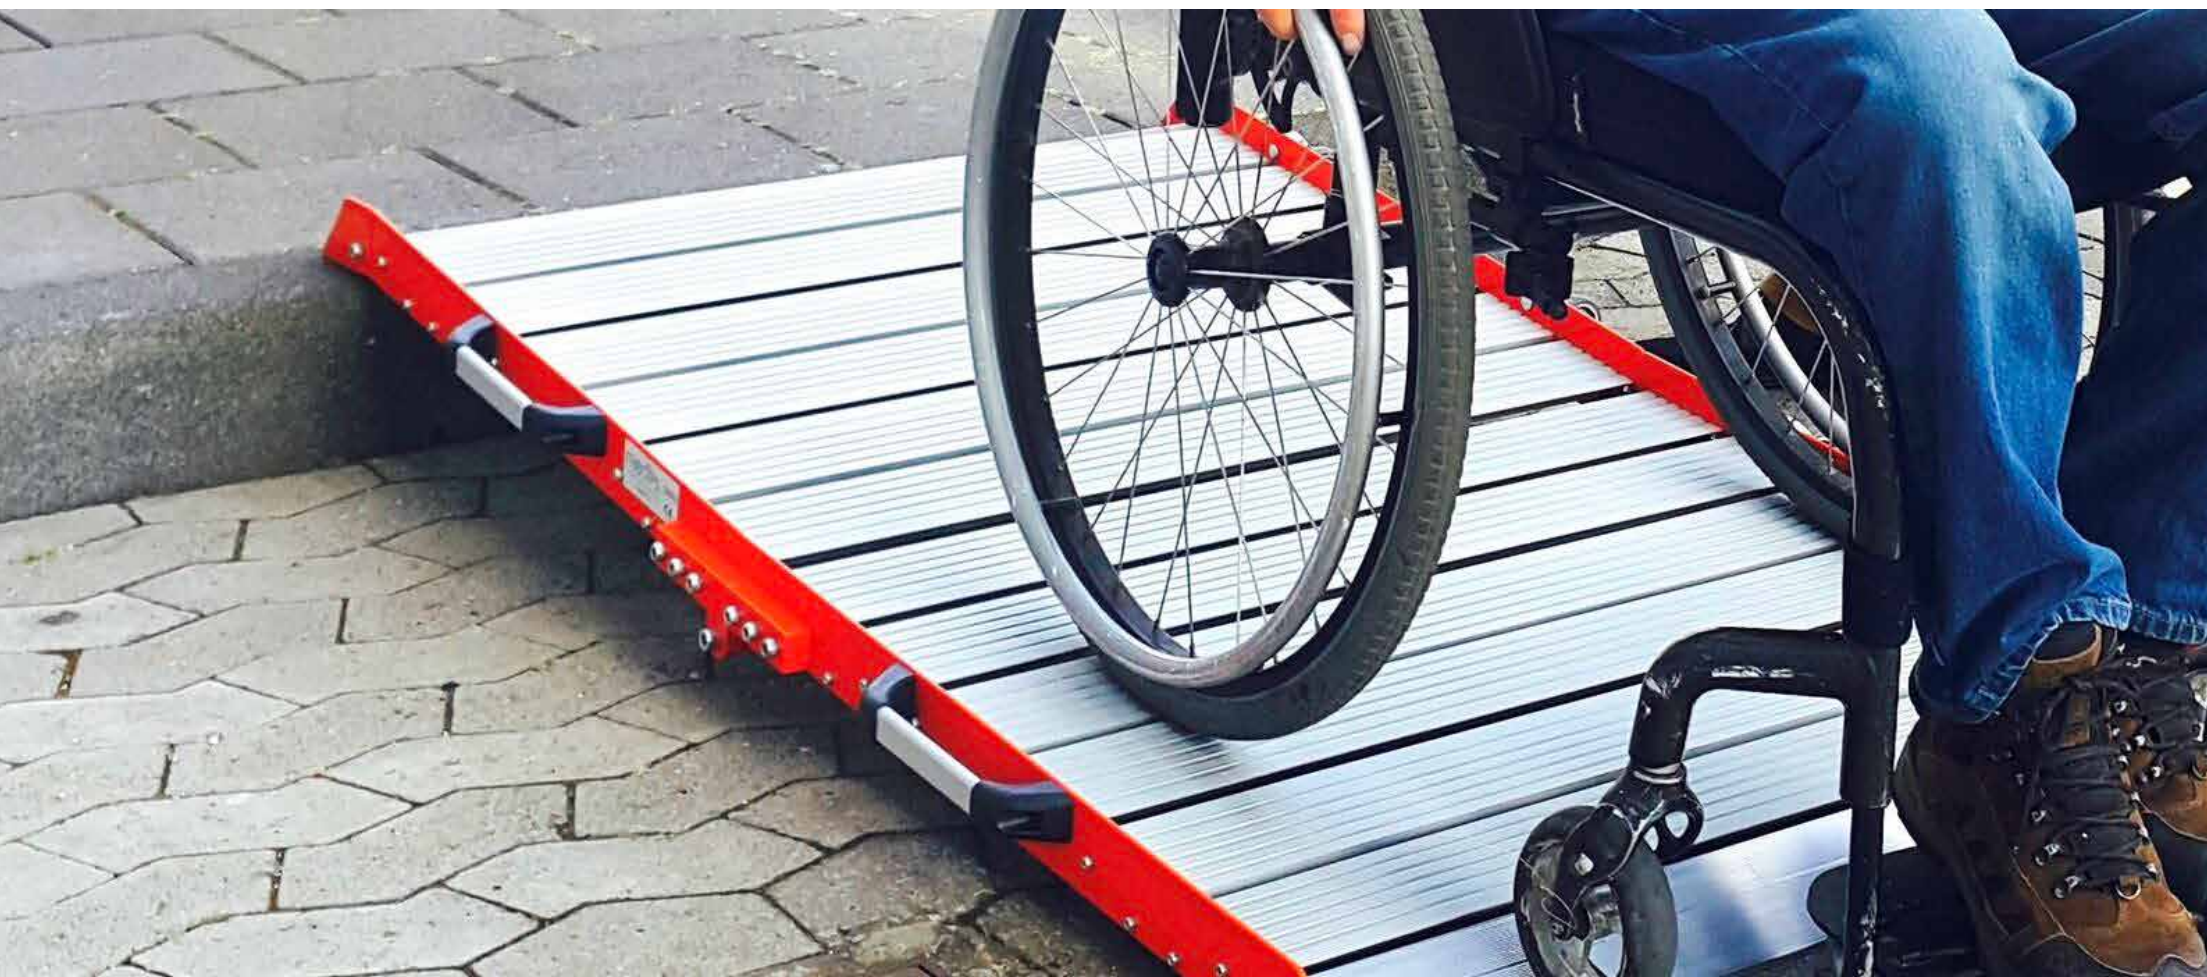

# FOLDABLE RAMP

# “ FOLDABLE RAMP

**Extremely easy to use ramps**

**Don't need to carry!**

Mobile transport and easy foldable structure on wheels

**Portable**

**Wheelchair Ramps**

Easy to use, Foldable and Lightweight

**Minimum Storage Area**

Angled ramp access module for safety and antislip on step

Easy fold on wheels

## FOLDABLE RAMPS TECHNICAL DETAILS

- Mobile Transportation : Extremely easy to use with wheels; just fold and move on wheels.
- Portable and foldable structure, easy to use and ready to use in seconds!
- Practical Foldable Design: Easy foldable and minimum storage area, only 15 cm depth.
- Safety Use: 6cm height on ramp side borders for safety wheelchair use
- Any ramp longer than 240 cm includes antislip height adjustable support feet.
- 6060 Aircraft Aluminium Material: Strong and quality aluminium structure
- Safety Design: Antislip ramp surface and hole design for safety use every weather conditions