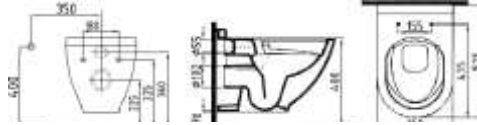

N2- NO-RIM
SUSPENDED TOILET
HRKA052N2VP1W3QA0
(Open Mount) 520x350
mm
Bidet tube and spiral hose are
included. Concealed cistern and
toilet seat are not included.