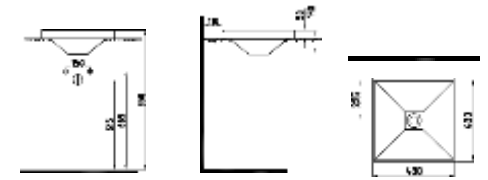

Real Blue

UNDER COUNTER
BASIN
INLA04001FD0W5QA0
400x330 mm
With overflow channel.

Ice White

COUNTER-TOP BASIN
BATTERY WITHOUT
HOLE
INLU04301FD0W5QA0
430x430 mm
Without conveyance
channel.

White

UNDER COUNTER BASIN
INLA06101FD0W5QA0
600x330 mm
Without conveyance
channel.