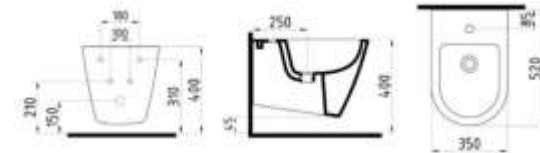

SUSPENDED BIDE
ALBA05201VD1W5QA0
520 mm
Wall mounting kit included.