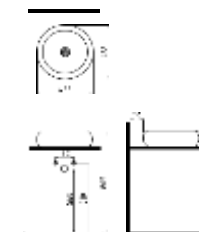

UNLOADER SINK
BATTERY WITHOUT HOLE
530 mm ROSE GOLD
DECOR
FALG05301FD009QA0
Rose Gold Plated White

UNDERGROUND SINK
BATTERY WITHOUT HOLE
530 mm
FALG05301FD0W3QA0

White

RECESSED
SINK
BATTERY WITHOUT HOLE
560 mm SATANDARD
WHITE
FALG05601FD0W3QA0
With overflow channel.

White

RECESSED
SINK
BATTERY WITHOUT HOLE
600 mm SATANDARD
WHITE
FALG06003FD0W3QA0
With overflow channel.

White

BODY TOP BASIN
BATTERY WITHOUT HOLE
460 mm SATIN PLATIN-
PLATED CHAMBER SATIN
PLATINUM
FALG04601FD0X8QA0

Satin Platinum Plated
Satin White

TOP BODY BASIN
BATTERY NON-HOLE 460
mm THREE BLUE
COATED
FALG04601FD0D0QA0

Real Blue