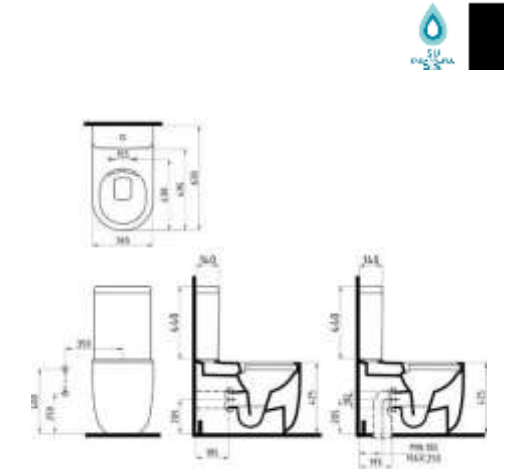

MASMARA

NO-RIM
SUSPENDEO TOILET 52 cm
MDKA052N1VP1W5QA0
520x360 mm

SUSPENDEO BIDE
MDBA05201VD1W5QA0
520x360 mm

ZERO WALL CLOSET
MDKD063N1VS1W5QA0
630 mm

MASMARA RESERVOIR
MDRS04601VDAW5QA0
460 mm

Parlak Siyah
COMPATIBLE TOILET SEAT