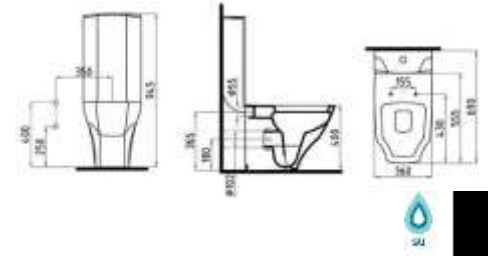

COVER RESERVOIR
FRRY09501FDOW3QA0
950x360 mm