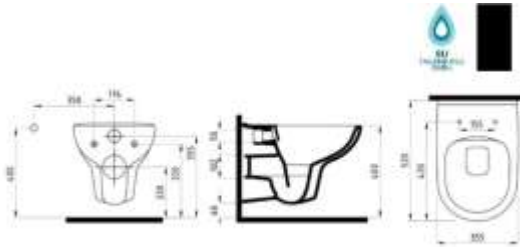

SETTA SUSPENDED
TOILET NO-RIM
LEKA052H2VP1W5QA0
0
(Open Mount) 520mm

Buz Beyaz