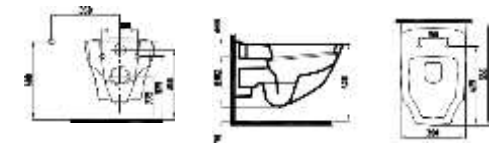

SUSPENDED CLOSET
FRKA056GMVP1W3QA0
(Concealed Mounting)
560x360 mm