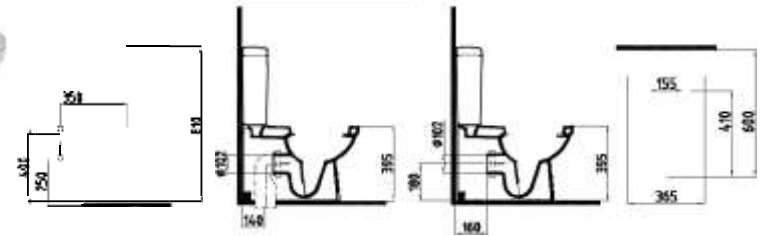

COMPATIBLE TOILET SEATS

BĞEN RICO UF-DUROPLAST, SLOW-CLOSING, PLUG-OFF, ANTIBACTERIAL
RCEU11W3W3HB0 (elite) RCMU11W3W3HB0 (monoslim)

BĞEN RICO PP-PROPLAST, SLOW CLOSING, PLUG-IN
RCMP11W3W30B0 (monoslim)

BĞEN RICO PP-PROPLAST, CLASSIC CLOSING, PLUG-IN
RCMP01W3W30B0 (monoslim)