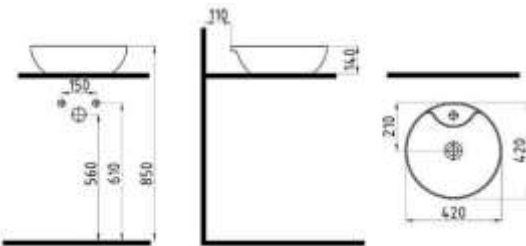

CIVITA
BODY MOUNTED
BASIN
BATTERY HOLE
MTLG04202FD1W5QA0
420x420 mm
There is no overflow
hole.

Buz Beyaz
Silk Matt White Satin Cobalt
Navy Blue Satin Turquoise
Satin Cappuccino
Satin Beige Anthracite
Silk Matt Black
Gloss Black