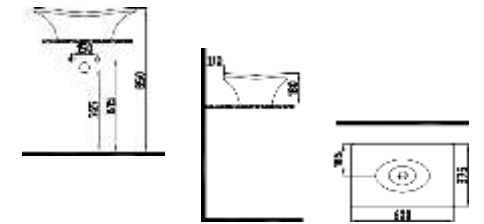

COUNTER TOP BASIN
BATTERY WITHOUT
HOLE
LTLU06001FD0W5QA0
600x450 mm

WALL ZERO COMBI
WC CLOSET
LTKK05401VP0W3QA0
540x360 mm
Includes bidet pipe,
spiral bidet and
intermediate faucet
hose, cuttable "S"
elbow, floor mounting
set with puller.