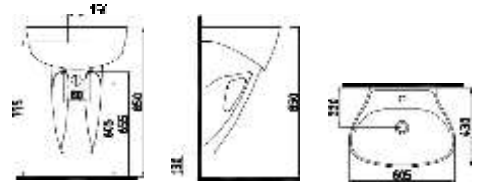

SUSPENDED BIDE
LTBA05401VD1W3QA0
535x350 mm

PLASTIC INSERT TOOLSET
WITH RESERVOIR
YKRIT0022002
420x270 mm
Top push for reservoirs
4/2.5 liters.

COMPATIBLE TOILET SEAT

01 MONOBLOCK
SUSPENDED
BASIN BATTERY
HOLE
OGLM06001FD1W
5QA0
600x430 mm