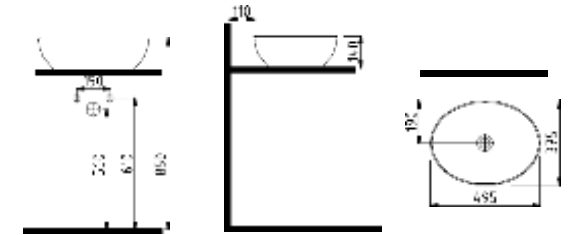

CIVITA
BODY MOUNTED
BASIN
BATTERY WITHOUT
HOLE
MTLG05002FD0W5QA0
495x375 mm
There is no overflow
hole.

Ice White
Silk Matt White Satin
Cobalt Navy Blue
Satin Turquoise Satin
Cappuccino
Satin Beige Anthracite
Silk Matt Black
Gloss Black