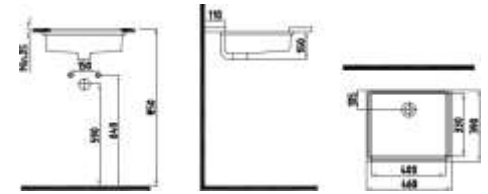

UNDER COUNTER
BASIN
INLA04001FD0W5QA0
400x330 mm
With overflow channel.

Ice White