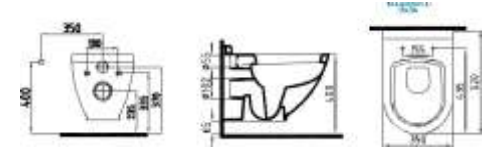

02 SUSPENDED CLOSET
HRKA052AMVP1W5QA0
(Open Mount) 520x350
mm