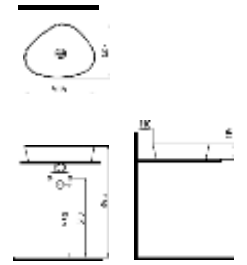

TOP BODY BASIN
BATTERY WITH HOLE 440
mm PLATINUM PLATED-
WHITE
FALG04401FD1X2QA0