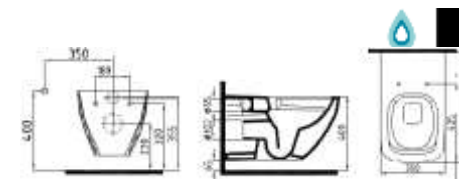

PADOVA

PIETRA

RENNA

PICO

BODY MOUNTED BASIN
KRLG04101FD0W5QA0
410x410mm

NO-RIM SUSPENDED TOILET
KRKA060N1VP1W3QA0
(Gizli Montaj) 600x350mm

COMPATIBLE TOILET SEAT

Importer Romania
STEEL GATE SRL
BUCHAREST ROMANIA
Phone - + 40310699754
email: info@ample-shop.com