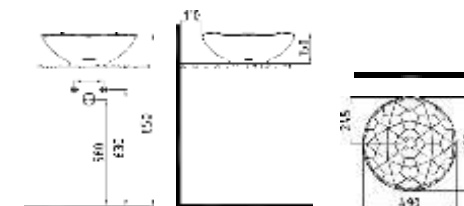

BODY MOUNTED BASIN
PNLG04901FD0W5QA0
Ø490 mm