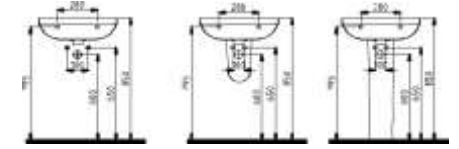

FIORA

CONSOLE BASIN
FELK080B1FD1W5QA0
800 mm

CONSOLE BASIN
FELK100B1FD1W5QA0
1000 mm

CONSOLE BASIN
FELK060B1FD1W5QA0
600 mm

CONSOLE BASIN
FELK070B1FD1W5QA0
700 mm

DORADO

WALL MOUNTED BASIN
CPLS055B1VD1W5QA0
550 mm