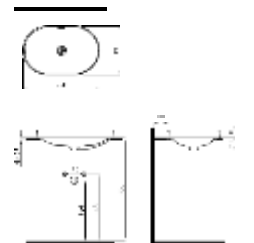

UNLOADER SINK
BATTERY WITHOUT HOLE
530 mm ROSE GOLD
DECOR
FALG05301FD009QA0
Rose Gold Plated White

UNDERGROUND SINK
BATTERY WITHOUT HOLE
530 mm
FALG05301FD0W3QA0

White

RECESSED
SINK
BATTERY WITHOUT HOLE
560 mm SATANDARD
WHITE
FALG05601FD0W3QA0
With overflow channel.

White

RECESSED
SINK
BATTERY WITHOUT HOLE
600 mm SATANDARD
WHITE
FALG06003FD0W3QA0
With overflow channel.

White

BODY TOP BASIN
BATTERY WITHOUT HOLE
460 mm SATIN PLATIN-
PLATED CHAMBER SATIN
PLATINUM
FALG04601FD0X8QA0

Satin Platinum Plated
Satin White

TOP BODY BASIN
BATTERY NON-HOLE 460
mm THREE BLUE
COATED
FALG04601FD0D0QA0

Real Blue