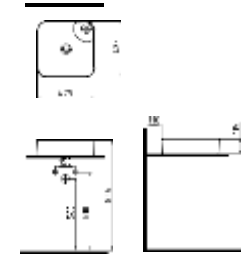

Platinum Plated White