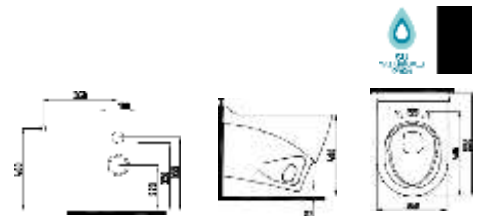

NO-RIM SUSPENDED
TOILET
OGKA052N1VP1W3QA0
(Concealed Mount)
520x345 mm