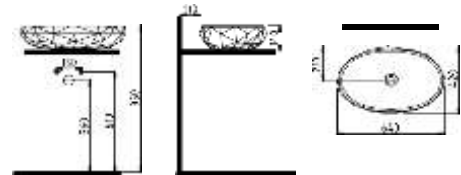

NO-RIM SUSPENDED
TOILET
MLKA052N1VP1W3QA0 (Gizli
Montaj)
520x360 mm

COMPATIBLE TOILET SEAT
QUA AMARO UF-DUROPLAST, SLOW CLOSING, PLUG-OFF, ANTIBACTERIAL

Importer Romania
STEEL GATE SRL
BUCHAREST ROMANIA
Phone - + 40310699754
email: info@ample-shop.com