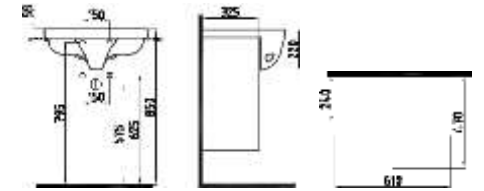

HALF BENCH WITH
BASIN BATTERY HOLE
OGLY06001FD1W5QA0
610x465 mm