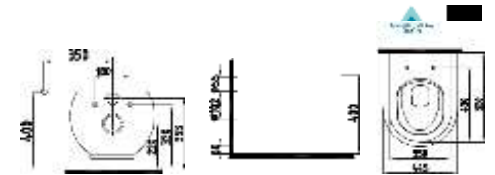

SUSPENDED BIDE
PNBA05201VD1W3QA0

COMPATIBLE TOILET SEATS
QUA VENTO

selection
PIETRA

BODY MOUNTED BASIN
FLLG04901FD0W5QA0
Ø490 mm

NO-RIM SUSPENDED TOILET
FLKA052N1VP1W3QA0
(Gizli Montaj) 520x350 mm

SUSPENDED BIDE
FLBA05201VD1W3QA0