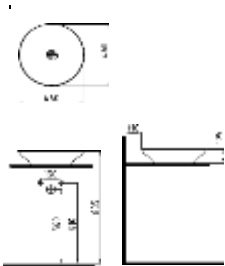

TOP BODY BASIN BATTERY
WITHOUT HOLE 460 mm
GOLD PLATED-CHAMBER
WHITE
FALG4601FD0G2QA0