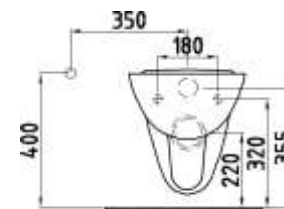

Bidet pipe, hose fitting, hole cancellation plug are included, toilet cover is not included.

Beyaz