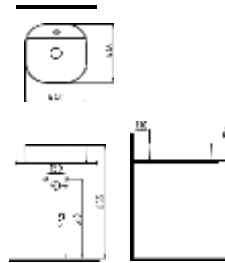

Gold Plated White

TOP BODY BASIN BATTERY
WITHOUT HOLE 500 mm
GOLD PLATED
FALG05001FD0G0QA0

Gold-plated

TOP BODY BASIN
BATTERY WITH HOLE 440
mm PLATINUM PLATED-
WHITE
FALG04401FD1X2QA0

Platinum Plated White