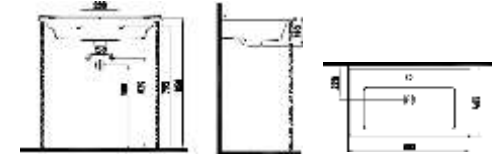

CONSOLE BASIN
BATTERY HOLE
NPLK08001FD1W5QA0
800x460 mm