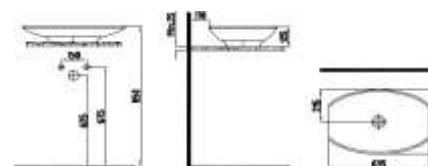

TaGma kanalsz.

BODY MOUNTED OVAL
BASIN BATTERY NON-
HOLE
HRLG05901FD0W5QA0
590x440 mm

TaGma kanalsz.

CUT-ON BODY, OVAL
BASIN BATTERY NON-
HOLE
HRLG06301FD0W5QA0
630x430 mm

TaGma kanalsz.

OVER BODY BOWL
SINK
BATTERY WITHOUT HOLE
HRLG04001FD0W5QA0
Ø400 mm
Without conveyance channel.