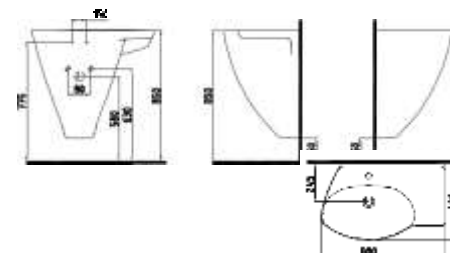

MONOBLOCK
SUSPENDED BASIN
BATTERY WITH HOLE-
HOLE
MNL08001FD1W5QA0
790x480 mm