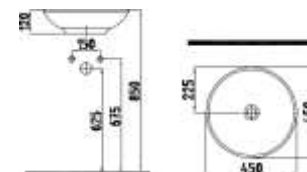

WALL MOUNTED
BASIN
CPLS060B1VD1W5QA0
600 mm

COLUMN FOOT
JOINT07101V00W5QA0

BODY TOP BOWL
SINK BATTERY
WITHOUT HOLE
HRLG04501FD0W5
QA0
Ø450 mm

TaGma kanalsz.

BODY-MOUNTED
RECTANGULAR PRESS
BATTERY WITHOUT
HOLE
HRLG05401FD0W5QA0
540x400 mm