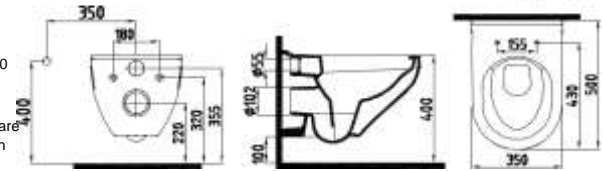

ROTTA NO-RIM
SUSPENDED CLOSET 500
mm
IOKA050N2VP1W5QA0
Bidet tube and spiral hose are
included. Concealed cistern
and toilet seat are not
included.