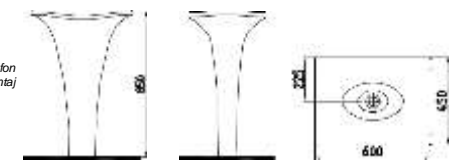

FLOOR MONOBLOCK
BATTERY WITHOUT
HOLE LTLF06001FD0W5QA0
600x450 mm

Click-clack lavabo sifonu, özel sifon bağlantı borusu, özel zemine montaj desteği, özel zemin altı koku kilidi ve montaj seti dahildir.