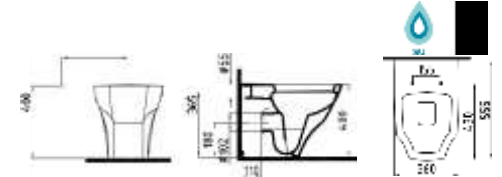

ZERO TO WALL
COMBI CLOSET
FRKK05601VP1W3QA0
560x360 mm