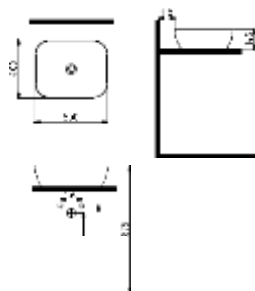

BODY MOUNTED BASIN
BATTERY HOLE 430 mm
ROSE GOLD COATED
FALG04301FD1G3QA0