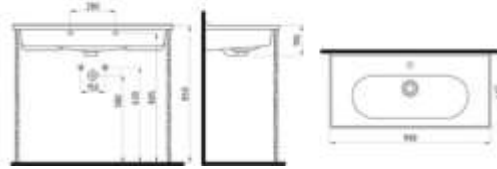

FIORA

CONSOLE BASIN
FELK080B1FD1W5QA0
800 mm

CONSOLE BASIN
FELK100B1FD1W5QA0
1000 mm

CONSOLE BASIN
FELK060B1FD1W5QA0
600 mm

CONSOLE BASIN
FELK070B1FD1W5QA0
700 mm

DORADO

WALL MOUNTED BASIN
CPLS055B1VD1W5QA0
550 mm