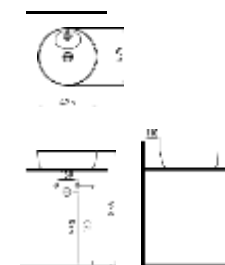

Gold Plated White _____