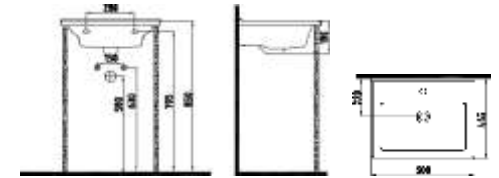

PLASTIC INSERT TOOLSET
WITH RESERVOIR
YKRIT0022002
(Double Stage) 420x270mm

CONSOLE BASIN
BATTERY WITH HOLE
NPLK06001FD1W5QA0
600x460 mm