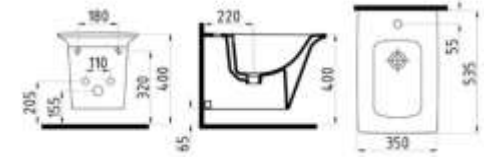

SUSPENDED BIDE
LTBA05401VD1W3QA0
535x350 mm

PLASTIC INSERT TOOLSET
WITH RESERVOIR
YKRIT0022002
420x270 mm
Top push for reservoirs
4/2.5 liters.