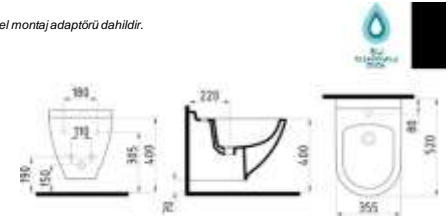

N1- NO-RIM SUSPENDED
TOILET
HRKA052N1VP1W3QA0
(Concealed Mount) 520x350 mm

02 SUSPENDED CLOSET
HRKA052AMVP1W5QA0
(Open Mount) 520x350
mm

N2- NO-RIM
SUSPENDED TOILET
HRKA052N2VP1W3QA0
(Open Mount) 520x350
mm
Bidet tube and spiral hose are
included. Concealed cistern and
toilet seat are not included.

N3 SUSPENDED BIDE
SINGLE HOLE
HRBA05203VD1W3QA0 520
mm

Beyaz

Özel montaj adaptörü dahildir.

N3-NO-RIM SUSPENDED
TOILET
HRKA052N3VP1W3QA0
(Concealed Mounting)
530x350 mm
Bidet tube, special metal
mounting adapter, spiral hose
included. Concealed cistern
and toilet seat are not
included.

SUSPENDED BIDE
HRBA05201VD1W3QA0
(Concealed Mount)
520x350 mm
White

Silk Matt White
Satin Cobalt Navy Blue
Satin Turquoise Satin
Cappuccino
Satin Beige Anthracite
Orange Red Bright Black
Silk Matt Black Gold
Plated
Platinum Plated

Özel montaj adaptörü dahildir.

01 SUSPENDED CLOSET
HRKA052GMVP1W3QA0
(Concealed Mount)
520x350 mm
Beyaz

COMPATIBLE TOILET SEATS

QUA VENTO UF-DUROPLAST, SLOW CLOSING, PLUG-OFF, ANTIBACTERIAL
VTEU11W3W3HQ0 (elite) VTEU11W5W5HQ0 (elite)
VTMU11W3W3HQ0 (monoslim) VTMU11W5W5HQ0 (monoslim)

QUA VENTO PP-PROPLAST, SLOW CLOSING, PLUG-IN
VTMP11W3W30Q0 (monoslim) VTMP11W5W50Q0 (monoslim)

QUA VENTO PP-PROPLAST, CLASSIC CLOSING, PLUG-IN
VTMP01W3W30Q0 (monoslim) VTMP01W5W50Q0 (monoslim)