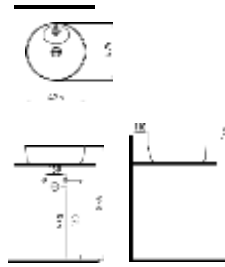

TOP-BODY BASIN
BATTERY WITH HOLE 430
mm GOLD PLATED-
WHITE HOPPER
FALG04301FD1G2QA0

Gold Plated White _____

BODY TOP BASIN
BATTERY HOLE 430 mm
ROSE GOLD COATED-
CHAMBER WHITE
FALG04301FD1G5QA0

Rose Gold Plated White