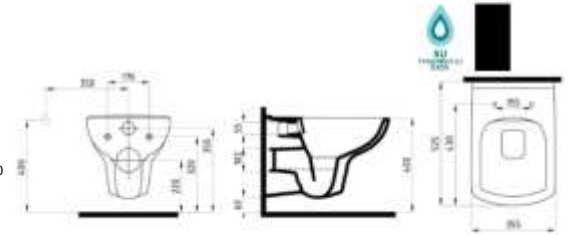

GARDA SUSPENDED
CLOSET NO-RIM
GYKA052H2VP1W5QA0
(Open Mount) 525 mm

Buz Beyaz

RESERVOIR
ORRS04101VDAW3QA0
410x370 mm
Inner set is not included.

Beyaz