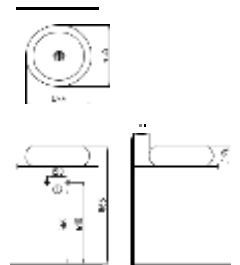

Gold Plated White