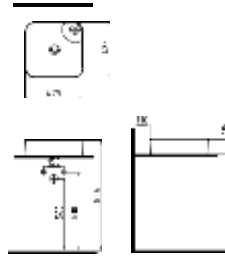

Satin White

TOP-BODY BASIN
BATTERY WITH HOLE 600
mm PLATINUM COATED-
CHAMBER WHITE
FALG06001FD1X2QA0