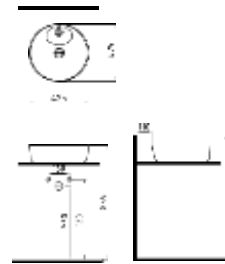

TOP-BODY BASIN
BATTERY WITH HOLE 420
mm GOLD PLATED-
CHAMBER WHITE
FALG04302FD1W4QA0

Gold Plated White

BODY TOP BASIN
BATTERY WITH HOLE 430
mm SATIN WHITE
FALG04302FD1G2QA0

Satin White

BODY TOP BASIN
BATTERY WITH HOLE 420
mm PLATINUM COATED-
HOPPER WHITE
FALG04302FD1X2QA0