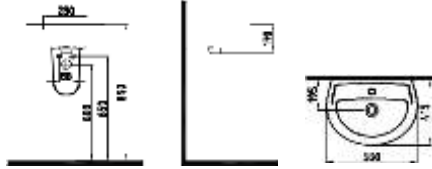

NO-RIM
ZERO WALL CLOSET
VNKD064N1VS1W3QA0
640x365 mm
Bidet pipe, up to 90 ° bellows, mounting set with puller, hole cancel plug, spiral hose socket adapter, spiral hose included.
Duroplast toilet seat is not included.
Beyaz

01 ZERO WALL CLOSET
VNKD06401VS1W3QA0
640x365 mm
Including bidet pipe, 90 ° bellows, puller mounting set, hole canceling plug, spiral hose insert adapter, spiral hose.
Duroplast toilet seat is not included.

RESERVOIR
ORRS04101VDW3QA0
410x370 mm
Çıktakım dahil değildir.

Beyaz

Beyaz