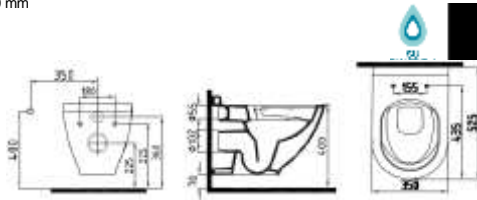

N1- NO-RIM SUSPENDED
TOILET
HRKA052N1VP1W3QA0
(Concealed Mount) 520x350 mm