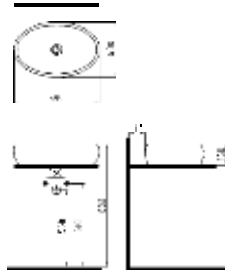

OVER BODY BASIN
BATTERY WITHOUT HOLE
470 mm SATIN WHITE
FALG04701FD0W4QA0

Satin White