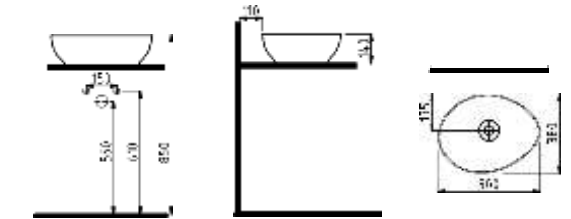

CIVITA
BODY MOUNTED
BASIN BATTERY
WITHOUT HOLE
MTLG05004FD0W5QA0
500x380 mm
There is no overflow
hole.