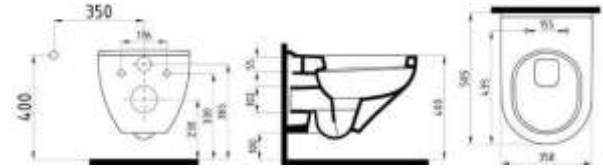

ROUTE
SUSPENDED CLOSET
500 mm
IOKA050AMVP1W5QA0
(Open Assembly)
Bidet tube and spiral
hose are included.
Concealed cistern and
toilet seat are not
included.