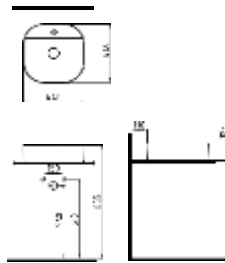

BODY TOP BASIN BATTERY
WITHOUT HOLE 600 mm
SATIN ROSE GOLD
COATED CHAMBER
SATIN ROSE GOLD
FALG06002FD0G8QA0

RoseGdiSatinWhite