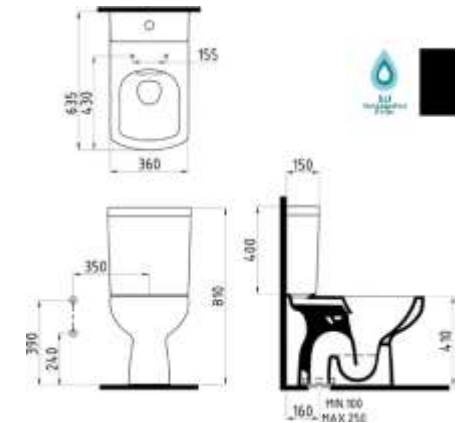

COMPATIBLE TOILET SEATS

QUA SALVO UF-DUROPLAST, SLOW CLOSING, PLUG-OFF, ANTIBACTERIAL
SVEU11W5W5HQ0 (elite) SVMU11W5W5HQ0 (monoslim)

QUA SALVO PP-PROPLAST, SLOW CLOSING, PLUG-IN
SVMP11W5W50Q0 (monoslim)

QUA SALVO PP-PROPLAST, CLASSIC CLOSING, PLUG-IN
SVMP01W5W50Q0 (monoslim)