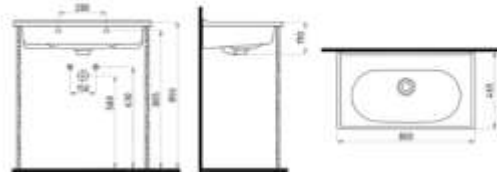

FIORA

CONSOLE BASIN
FELK080B1FD1W5QA0
800 mm

CONSOLE BASIN
FELK100B1FD1W5QA0
1000 mm

CONSOLE BASIN
FELK060B1FD1W5QA0
600 mm

CONSOLE BASIN
FELK070B1FD1W5QA0
700 mm

DORADO

WALL MOUNTED BASIN
CPLS055B1VD1W5QA0
550 mm