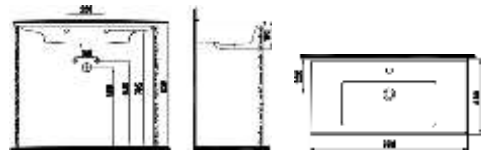

CONSOLE BASIN
BATTERY HOLE
NPLK10001FD1W5QA0
990x460 mm