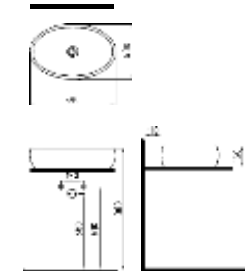

TOP BODY BASIN
BATTERY HOLE 440 mm
GOLD PLATED- WHITE
HOPPER
FALG04401FD1G2QA0

Gold Plated White

TOP BODY BASIN BATTERY
WITHOUT HOLE 500 mm
GOLD PLATED
FALG05001FD0G0QA0

Gold-plated

TOP BODY BASIN
BATTERY WITH HOLE 440
mm PLATINUM PLATED-
WHITE
FALG04401FD1X2QA0

Platinum Plated White

TOP BODY BASIN BATTERY
WITHOUT HOLE 500 mm
SATIN WHITE
FALG05001FD0W4QA0

Satin Beyaz

TOP BODY BASIN
BATTERY HOLE 440 mm
SATIN WHITE
FALG04401FD1W4QA0

Satin White

BODY TOP BASIN BATTERY
WITHOUT HOLE 600 mm
SATIN ROSE GOLD
COATED CHAMBER
SATIN ROSE GOLD
FALG06002FD0G8QA0

RoseGdiSatinWhite