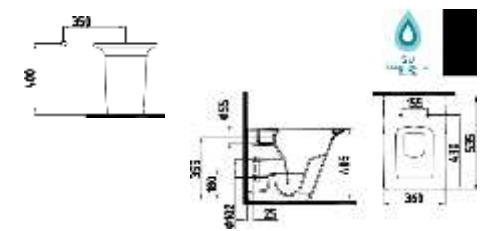

WALL ZERO COMBI
WC CLOSET
LTKK05401VP0W3QA0
540x360 mm
Includes bidet pipe,
spiral bidet and
intermediate faucet
hose, cuttable "S"
elbow, floor mounting
set with puller.