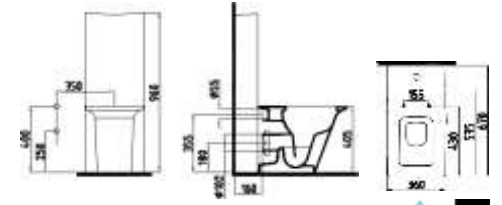

COVER RESERVOIR
LTRY09601FD0W3QA0
960x360 mm

SUSPENDED CLOSET
LTKA054GMVP1W3QA0
(Concealed Mounting)
540x360 mm
Bidet tube, special metal
mounting adapter, spiral
hose included. Concealed
cistern and toilet seat are
not included.