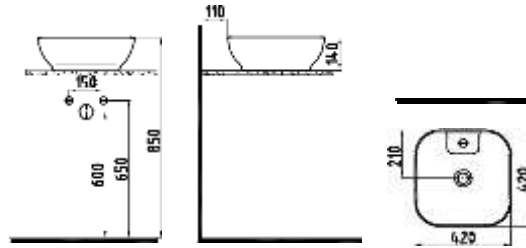

CIVITA
BODY MOUNTED
BASIN BATTERY WITH
HOLE
MTLG04201FD1W5QA0
420x420 mm
There is no overflow
hole.