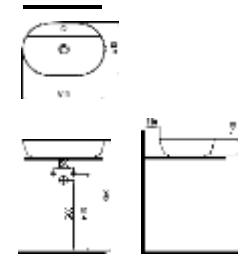

Satin White

TOP-BODY BASIN
BATTERY WITH HOLE 600
mm GOLD PLATED-
WHITE CHAMBER
FALG04301FD1W4QA0