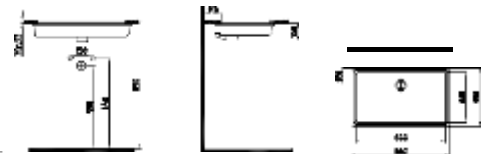

UNDER COUNTER BASIN
INLA06101FD0W5QA0
600x330 mm
Without conveyance
channel.

Ice White