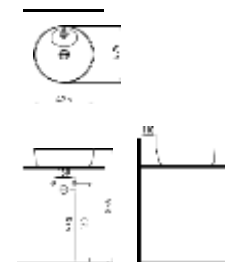

FLAWLESS
BODY-MOUNTED
BASIN BATTERY
WITHOUT HOLE
FALG05101FD0BWQA0
Ø510 mm
Satin Black Satin White _____