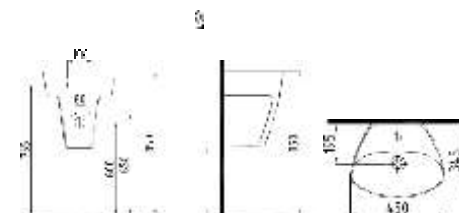

Wall mounting kit
included.

MONOBLOCK
SUSPENDED BASIN
BATTERY HOLE
MNL06001FD1W5QA0
600x440 mm

Wall mounting kit
included.

MONOBLOCK
SUSPENDED
BASIN BATTERY
HOLE
MNL04501FD1W
5QA0
450x350 mm

Wall mounting kit
included.