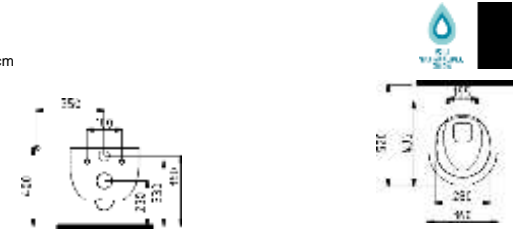

MASMARA

NO-RIM
SUSPENDEO TOILET 52 cm
MDKA052N1VP1W5QA0
520x360 mm