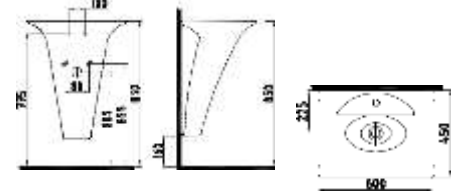

MONOBLOCK SUSPENDE
BASIN BATTERY WITHOUT
HOLE
LTLM06001FD0W5QA0
MONOBLOCK SUSPENDE
BASIN BATTERY HOLE
LTLM06001FD1W5QA0
600x450 mm Montaj seti dahildir.