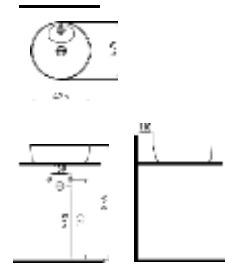

Platinum Plated White

TOP-BODY BASIN
BATTERY WITH HOLE 420
mm GOLD PLATED-
CHAMBER WHITE
FALG04302FD1W4QA0