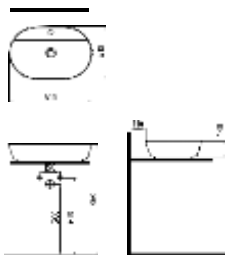

TOP-BODY BASIN
BATTERY HOLE 430 mm
GOLD PLATED
FALG04301FD1G0QA0

Gold-plated _____