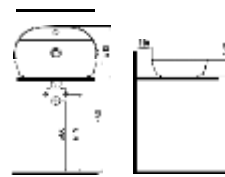

Gold Plated White

BODY TOP BASIN
BATTERY HOLE 440 mm
ROSE GOLD COATED-
CHAMBER WHITE
FALG04401FD1G5QA0