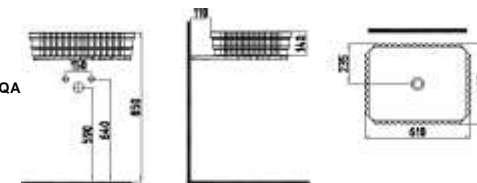

BODY MOUNTED BASIN
BATTERY WITHOUT
HOLESHLG06101FD0W5QA
0
610x465 mm