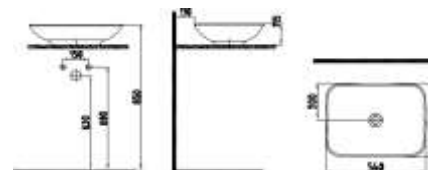

BODY-MOUNTED
RECTANGULAR PRESS
BATTERY WITHOUT
HOLE
HRLG05401FD0W5QA0
540x400 mm

TaGma kanalsz.