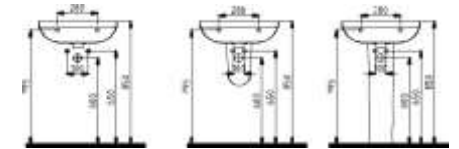

FIORA

DORADO

WALL MOUNTED
BASIN
CPLS060B1VD1W5QA0
600 mm