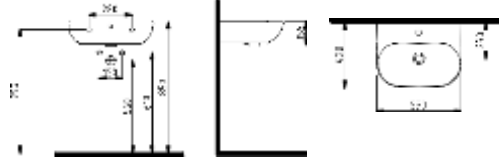

BODY TOP BASIN
BATTERY WITH HOLE
MDLS05501FD1W5QA0
550x420 mm.