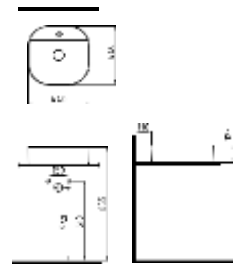

Rose Gold Plated White