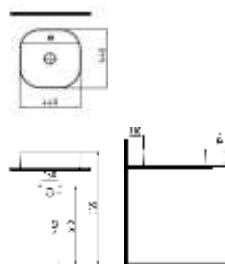

TOP-BODY BASIN
BATTERY WITH HOLE 430
mm GOLD PLATED-
WHITE HOPPER
FALG04301FD1G2QA0