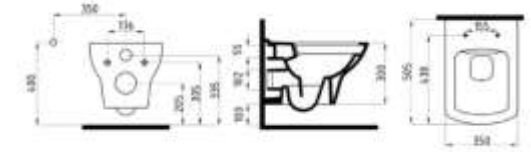

SUSPENDED CLOSET
NO-RIM
DRKA050N2VP1W5QA0
(Open Mount) 500 mm
Ice White

Buz Beyaz