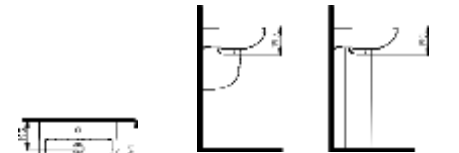

WALL MOUNTED
BASIN
CPLS060B1VD1W5QA0
600 mm