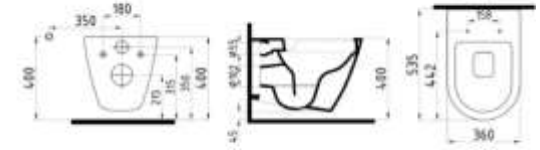

SUSPENDED CLOSET
NO-RIM
ALKA052N1VP1W5QA0
520 mm
Concealed Mounting