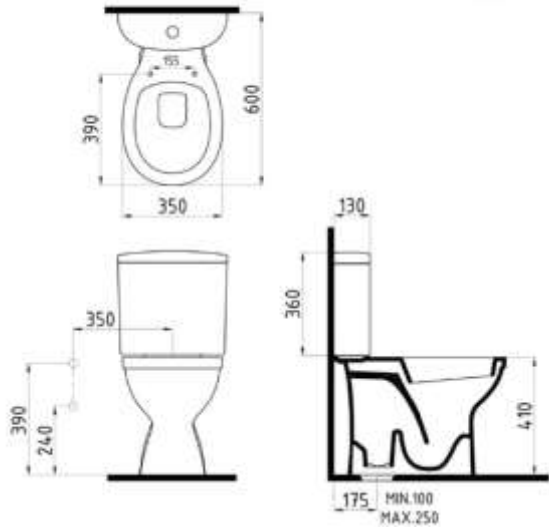

COMPATIBLE TOILET SEATS

QUA ADESSO PP-PROPLAST, SLOW CLOSING, PLUG-IN
ASMP11W5W50Q0 (monoslim)

QUA ADESSO PP-PROPLAST, CLASSIC CLOSING, PLUG-IN
ASMP01W5W5HQ0 (monoslim)