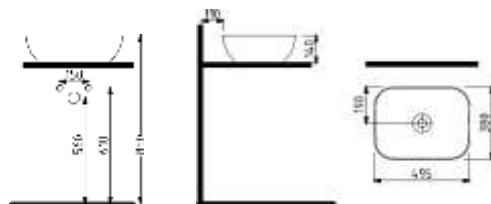

CIVITA
BODY MOUNTED
BASIN BATTERY
WITHOUT HOLE
MTLG05003FD0P3QA
0
495x380 mm
There is no overflow
hole.