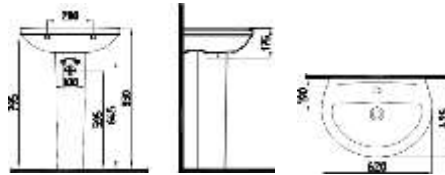

COMPATIBLE TOILET SEATS

QUA VENTO UF-DUROPLAST, SLOW CLOSING, PLUG-OFF, ANTIBACTERIALVTEU11W3W3HQ0 (elite)

VTMU11W3W3HQ0 (monoslim)

QUA VENTO PP-PROPLAST, YAVAĞ KAPANMA, TAK ÇIKAR VTMP11W3W30Q0 (monoslim)

QUA VENTO PP-PROPLAST, KLASİK KAPANMA, TAK ÇIKAR VTMP01W3W30Q0 (monoslim)