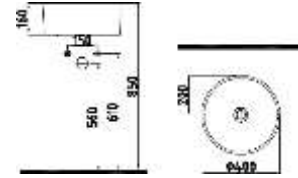

TaGma kanalsz.

BODY MOUNTED OVAL
BASIN BATTERY NON-
HOLE
HRLG05901FD0W5QA0
590x440 mm

TaGma kanalsz.

CUT-ON BODY, OVAL
BASIN BATTERY NON-
HOLE
HRLG06301FD0W5QA0
630x430 mm

TaGma kanalsz.

OVER BODY BOWL
SINK
BATTERY WITHOUT HOLE
HRLG04001FD0W5QA0
Ø400 mm
Without conveyance channel.