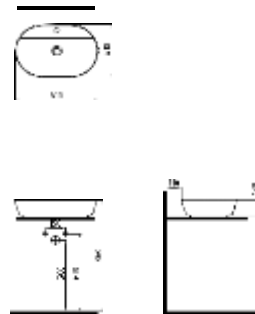

TOP BODY BASIN
BATTERY WITH HOLE 600
mm SATIN WHITE
FALG04302FD1G2QA0