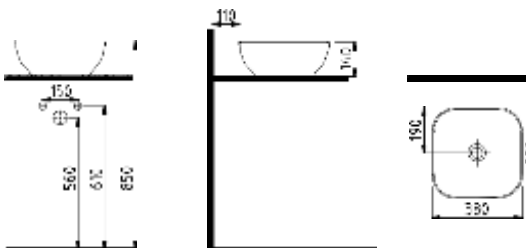

CIVITA
BODY MOUNTED BASIN
BATTERY WITHOUT
HOLE
MTLG03801FD0W5QA0
380x380 mm
There is no overflow hole.
Ice White