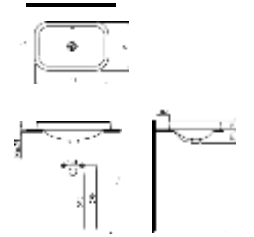

UNLOADER SINK
BATTERY WITHOUT HOLE
530 mm ROSE GOLD
DECOR
FALG05301FD009QA0
Rose Gold Plated White

UNDERGROUND SINK
BATTERY WITHOUT HOLE
530 mm
FALG05301FD0W3QA0

White

RECESSED
SINK
BATTERY WITHOUT HOLE
560 mm SATANDARD
WHITE
FALG05601FD0W3QA0
With overflow channel.

White

RECESSED
SINK
BATTERY WITHOUT HOLE
600 mm SATANDARD
WHITE
FALG06003FD0W3QA0
With overflow channel.

White

BODY TOP BASIN
BATTERY WITHOUT HOLE
460 mm SATIN PLATIN-
PLATED CHAMBER SATIN
PLATINUM
FALG04601FD0X8QA0

Satin Platinum Plated
Satin White

TOP BODY BASIN
BATTERY NON-HOLE 460
mm THREE BLUE
COATED
FALG04601FD0D0QA0

Real Blue