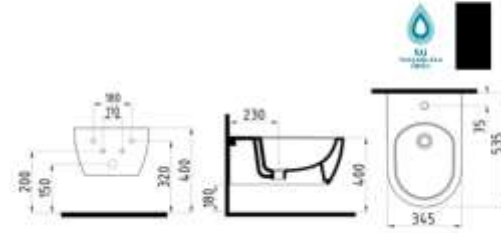

N3-NO-RIM SUSPENDED
TOILET
HRKA052N3VP1W3QA0
(Concealed Mounting)
530x350 mm
Bidet tube, special metal
mounting adapter, spiral hose
included. Concealed cistern
and toilet seat are not
included.