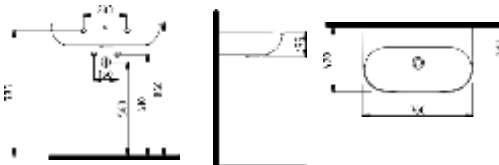

COMPATIBLE TOILET SEATS

MASMARA

BODY TOP BASIN
BATTERY WITH HOLE
MDLS05501FD1W5QA0
550x420 mm.

BODY TOP BASIN
BATTERY WITH HOLE
MDLS07001FD1W5QA0
700x420 mm

BODY TOP BASIN
BATTERY WITH HOLE
MDLS09001FD1W5QA0
900x420 mm