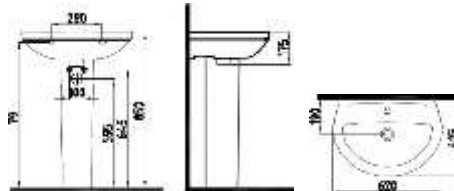

SINK
ORLS05501VD1W3QA0
(Column leg and hanging
can be used with foot)
(Orion-Venus team
compatible)
550x415 mm
Includes mounting kit.

White

HANGING LEG
ORAA03201V00W3QA0
(Orion-Venus team
compatible)
320x190 mm
Spring mounting kit is
included.

White