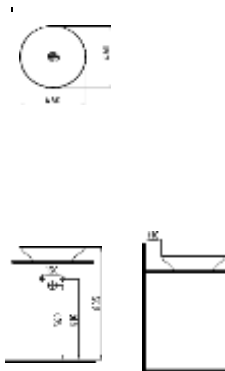

OVER BODY BASIN
BATTERY WITHOUT HOLE
460 mm ROSE GOLD
COATING-LI CHAMBER
WHITE
FALG4601FD0G5QA0
Rose Gold Plated White