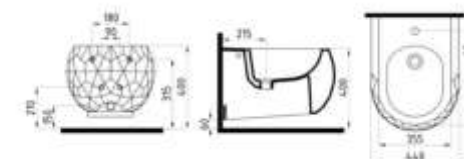

SUSPENDED BIDE
PNBA05201VD1W3QA0