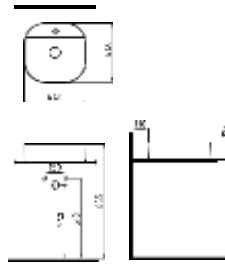

TOP BODY BASIN BATTERY
WITHOUT HOLE 500 mm
GOLD PLATED
FALG05001FD0G0QA0

Gold-plated