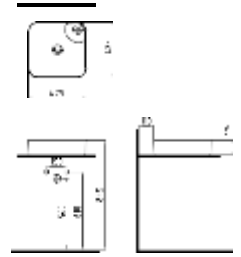

Rose Gold Plated White

BODY TOP PRESS
BATTERY WITH HOLE 430
mm PLATINUM COATED-
WHITE HOPPER
FALG04301FD1X2QA0