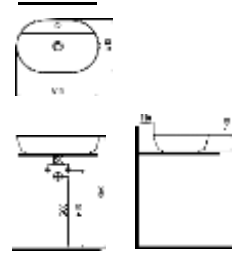

Platinum Plated White

TOP-BODY BASIN
BATTERY WITH HOLE 420
mm SATIN WHITE
FALG04302FD1W4QA0

Satin White

TOP-BODY BASIN
BATTERY WITH HOLE 600
mm PLATINUM COATED-
CHAMBER WHITE
FALG06001FD1X2QA0

Platinum Plated White