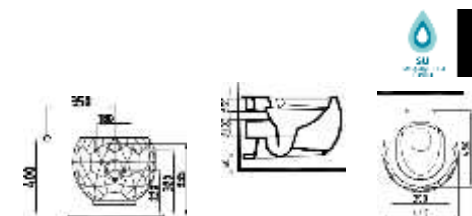

Importer Romania
STEEL GATE SRL
BUCHAREST ROMANIA
Phone - + 40310699754
email: info@ample-shop.com

selection
PADOVA

BODY MOUNTED BASIN
PNLG04901FD0W5QA0
Ø490 mm

NO-RIM SUSPENDED TOILET
PNKA052N1VP1W3QA0
(Gizli Montaj) 520x350 mm