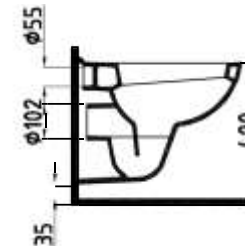

Bidet pipe, hose fitting, hole cancellation plug are included, toilet cover is not included.

Beyaz