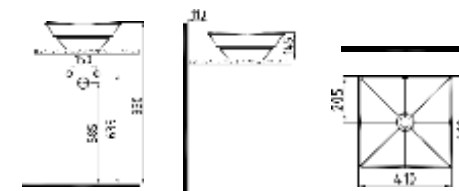

PADOVA

PIETRA

RENNA

PICO

BODY MOUNTED BASIN
KRLG04101FD0W5QA0
410x410mm

NO-RIM SUSPENDED TOILET
KRKA060N1VP1W3QA0
(Gizli Montaj) 600x350mm

COMPATIBLE TOILET SEAT

Importer Romania
STEEL GATE SRL
BUCHAREST ROMANIA
Phone - + 40310699754
email: info@ample-shop.com