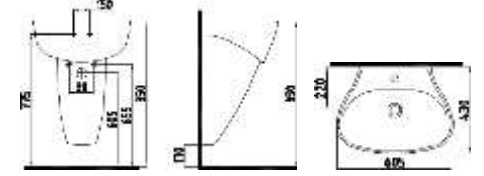

02 MONOBLOCK
SUSPENDED
BASIN BATTERY
HOLE
OGLM06002FD1W
5QA0
600x430 mm