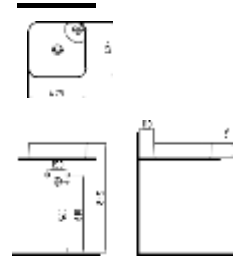

TOP-BODY BASIN
BATTERY WITH HOLE 420
mm GOLD PLATED-
CHAMBER WHITE
FALG04302FD1W4QA0

Gold Plated White

BODY TOP BASIN
BATTERY WITH HOLE 430
mm SATIN WHITE
FALG04302FD1G2QA0

Satin White

BODY TOP BASIN
BATTERY WITH HOLE 420
mm PLATINUM COATED-
HOPPER WHITE
FALG04302FD1X2QA0