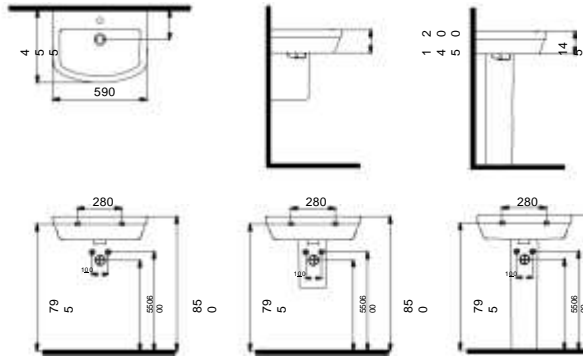

Buz Beyaz

HALF FOOT
DRAA03201V00W5QA0
320 mm

Ice White

COLUMN LEG
DRAK07101V00W5QA0
730 mm

Buz Beyaz

PIAZZA

PIAZZA SUSPENDED
TOILET
500 mm
DRKA050AMVP1W5QA0
(Open Installation) 500 mm
bidet pipe, spiral hose
included.