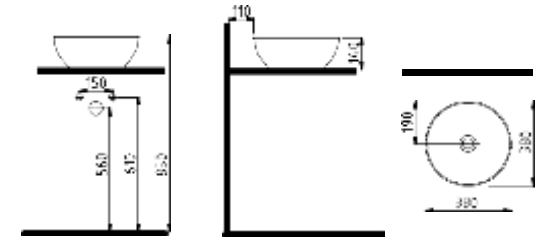

CIVITA
BODY-MOUNTED
BASIN BATTERY
WITHOUT HOLE
MTLG03802FD0W5QA0
Ø 380 mm
There is no overflow
hole.