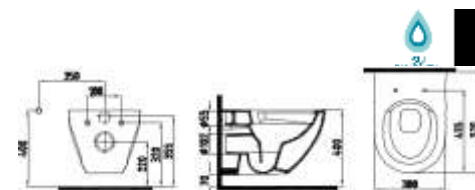

NO-RIM SUSPENDED TOILET
DNKA052N1VP1W3QA0
(Gizli Montaj) 520x380 mm

Importer Romania
STEEL GATE SRL
BUCHAREST ROMANIA
Phone - + 40310699754
email: info@ample-shop.com