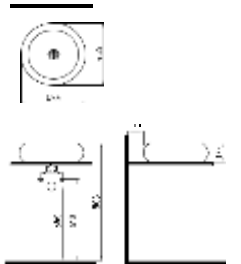

TOP-BODY BASIN
BATTERY WITHOUT
HOLE 470 mm GOLD
DECOR CHAMBER WHITE
FALG04701FD008QA0

White Gold Decor