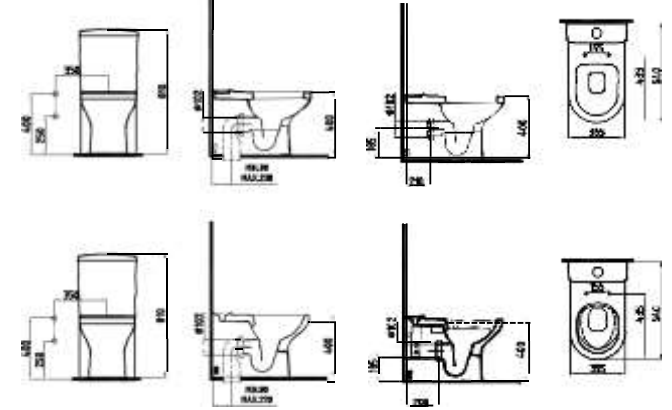

SINK
ORLS06201VD1W3QA0
(With column foot and hanging foot available)
(Cosmic-Bloom team compatible)
620x420 mm
Includes mounting kit.

White COLUMN LEG
ORAK07101V00W3QA0
(Cosmic-Bloom team compatible)
710x190 mm
Spring mounting kit is included.