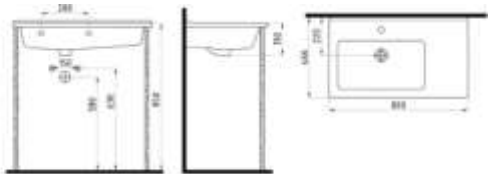

FIORA

CONSOLE BASIN
FELK080B1FD1W5QA0
800 mm

CONSOLE BASIN
FELK100B1FD1W5QA0
1000 mm

CONSOLE BASIN
FELK060B1FD1W5QA0
600 mm

CONSOLE BASIN
FELK070B1FD1W5QA0
700 mm

DORADO

WALL MOUNTED BASIN
CPLS055B1VD1W5QA0
550 mm