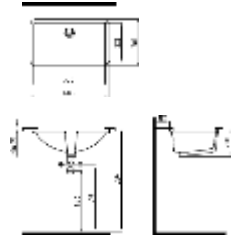

UNDERGROUND SINK
BATTERY WITHOUT HOLE
530 mm
FALG05301FD0W3QA0

White