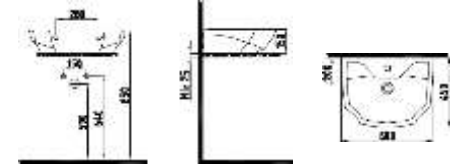

NO-RIM SUSPENDED
 TOILET
 MNKA052N1VP1R0QA0
 (Concealed Mount) 520x345
 mm

NO-RIM SUSPENDED TOILET
 MNKA052N1VP101QA0
 (Concealed Mount) 520x345 mm

COMPATIBLE TOILET SEATS

BODY MOUNTED BASIN
BATTERY WITH HOLE
FRLG06001VD1W5QA0
600x450 mm
Includes mounting kit.