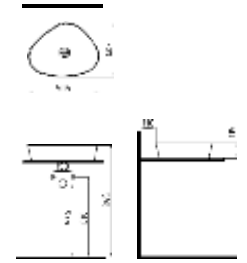

Satin Beyaz

TOP BODY BASIN
BATTERY HOLE 440 mm
SATIN WHITE
FALG04401FD1W4QA0

Satin White