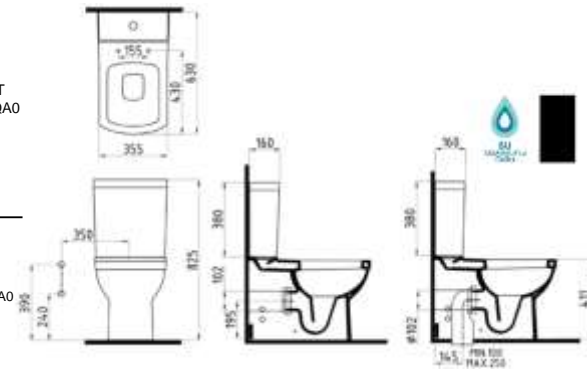

ZERO WALL CLOSET
DRKD063B1VS1W5QA0
630 mm
Bidet pipe

RESERVOIR
DRRS039B1VDAW5QA0
390 mm

Ice White

- QUA SALVO UF-DUROPLAST, SLOW CLOSING, PLUG-OFF, ANTIBACTERIAL
  SVEU11W5W5HQ0 (elite) SVMU11W5W5HQ0 (monoslim)
- QUA SALVO PP-PROPLAST, SLOW CLOSING, PLUG-IN
  SVMP11W5W50Q0 (monoslim)
- QUA SALVO PP-PROPLAST CLASSIC CLOSURE TAKE OFF
  SVMP01W5W50Q0 (monoslim)