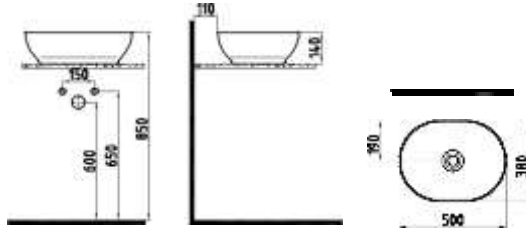

CIVITA

CIVITA
BODY MOUNTED
BASIN
BATTERY WITHOUT
HOLE
MTLG05001FD0W5QA0
50x380 mm
There is no overflow
hole.