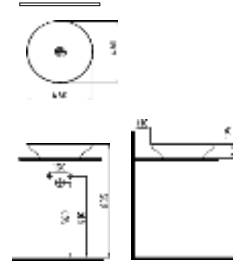

BODY TOP BASIN BATTERY
WITHOUT HOLE 470 mm
ROSE GOLD DECORATED
CHAMBER WHITE
FALG04701FD009QA0

Rose Gold DekorBeyaz