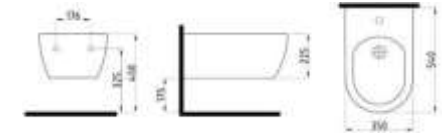

N1- NO-RIM SUSPENDED
TOILET
HRKA052N1VP1W3QA0
(Concealed Mount) 520x350 mm

02 SUSPENDED CLOSET
HRKA052AMVP1W5QA0
(Open Mount) 520x350
mm

N2- NO-RIM
SUSPENDED TOILET
HRKA052N2VP1W3QA0
(Open Mount) 520x350
mm
Bidet tube and spiral hose are
included. Concealed cistern and
toilet seat are not included.

N3 SUSPENDED BIDE
SINGLE HOLE
HRBA05203VD1W3QA0 520
mm

Beyaz

Özel montaj adaptörü dahildir.

N3-NO-RIM SUSPENDED
TOILET
HRKA052N3VP1W3QA0
(Concealed Mounting)
530x350 mm
Bidet tube, special metal
mounting adapter, spiral hose
included. Concealed cistern
and toilet seat are not
included.

SUSPENDED BIDE
HRBA05201VD1W3QA0
(Concealed Mount)
520x350 mm
White

Silk Matt White
Satin Cobalt Navy Blue
Satin Turquoise Satin
Cappuccino
Satin Beige Anthracite
Orange Red Bright Black
Silk Matt Black Gold
Plated
Platinum Plated

Özel montaj adaptörü dahildir.

01 SUSPENDED CLOSET
HRKA052GMVP1W3QA0
(Concealed Mount)
520x350 mm
Beyaz

COMPATIBLE TOILET SEATS

QUA VENTO UF-DUROPLAST, SLOW CLOSING, PLUG-OFF, ANTIBACTERIAL
VTEU11W3W3HQ0 (elite) VTEU11W5W5HQ0 (elite)
VTMU11W3W3HQ0 (monoslim) VTMU11W5W5HQ0 (monoslim)

QUA VENTO PP-PROPLAST, SLOW CLOSING, PLUG-IN
VTMP11W3W30Q0 (monoslim) VTMP11W5W50Q0 (monoslim)

QUA VENTO PP-PROPLAST, CLASSIC CLOSING, PLUG-IN
VTMP01W3W30Q0 (monoslim) VTMP01W5W50Q0 (monoslim)