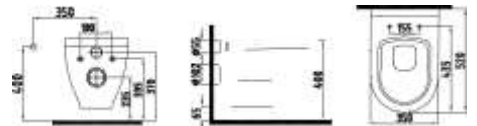

01 SUSPENDED CLOSET
HRKA052GMVP1W3QA0
(Concealed Mount)
520x350 mm
Beyaz