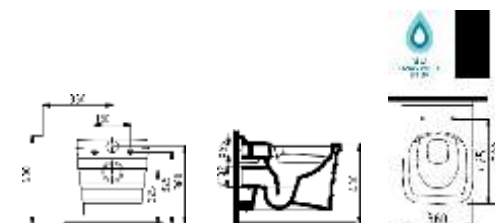

COMPATIBLE TOILET SEATS
QUA VENTO UF-DUROPLAST, SLOW CLOSING, PLUG-OFF, ANTIBACTERIAL

BODY MOUNTED BASIN
BATTERY WITHOUT
HOLESHLG06101FD0W5QA
0
610x465 mm

NO-RIM SUSPENDED
TOILET
SHKA052N1VP1W3QA0
(Gizli Montaj)
520x360 mm