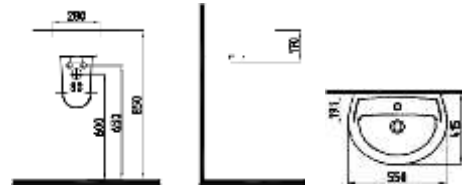

ZERO WALL CLOSET
ORKD06001VS1W3SZ0
600x365 mm
Includes bidet pipe, 90 °
bellows, puller mounting
set, hole canceling plug,
spiral hose insert adapter
and spiral hose. Duroplast
toilet seat and insert are
included.

RESERVOIR
ORRS04101VDAW3000
(Compatible with Orion-
Venus WCs)
410x370 mm
Inner set is not included.

Beyaz