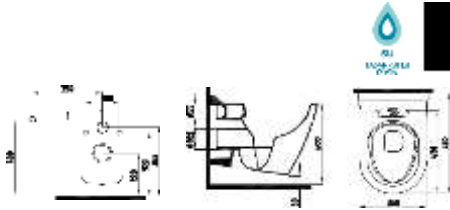

KINOA

NO-RIM SUSPENDED TOILET
MNKA052N1VP1W3QA0
(Concealed Mount) 520x345 mm
Bidet pipe, special metal mounting
adapter, spiral hose included.
Concealed cistern and toilet seat
are not included.

COMPATIBLE TOILET SEATS