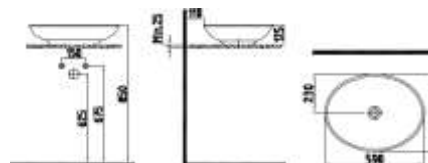

BODY MOUNTED OVAL
BASIN BATTERY NON-
HOLE
HRLG05901FD0W5QA0
590x440 mm

TaGma kanalsz.