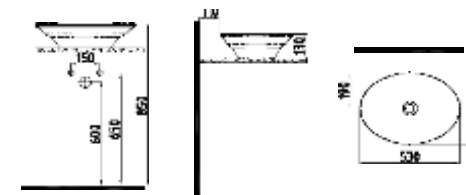

BODY MOUNTED BASIN
DNLG05301FD0W5QA0
530x380 mm