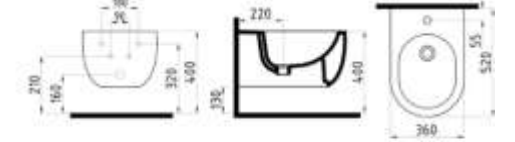

SUSPENDEO BIDE
MDBA05201VD1W5QA0
520x360 mm