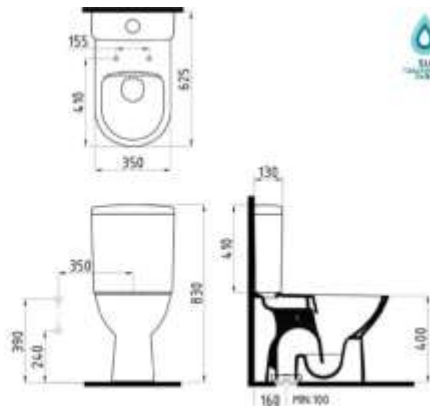

SETTA NO-RIM SUIT
TOILET
LEKR063H1VS1W5QA0
(Bidet Pipe) 630 mm

Buz Beyaz

RESERVOIR
DRRS039B1VDAW5QA0
390 mm

Buz Beyaz