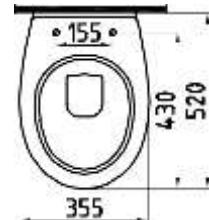

Bidet pipe, hose fitting, hole cancellation plug are included, toilet cover is not included.

Beyaz