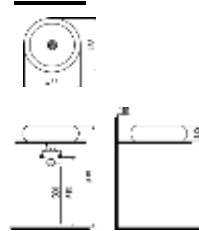

Satin Platinum Plated
Satin White

TOP BODY BASIN
BATTERY NON-HOLE 460
mm THREE BLUE
COATED
FALG04601FD0D0QA0

Real Blue