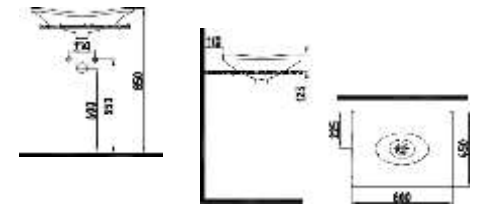

BODY-MOUNTED
BASIN BATTERY
WITHOUT HOLE
LTLG06001FD0W5QA0
600x375 mm