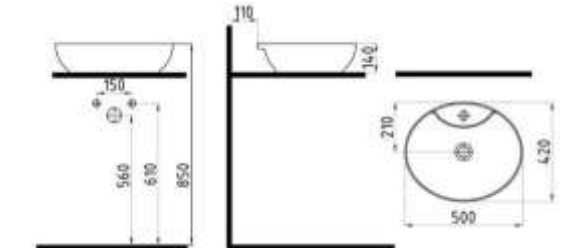

CIVITA
BODY MOUNTED
BASIN BATTERY WITH
HOLE
MTLG05005FD1W5QA0
500x380 mm
There is no overflow
hole.

Silk Matt White Satin Cobalt
Navy Blue
Satin Turquoise Satin
Cappuccino
Satin Beige Anthracite
Silk Matt Black
Gloss Black