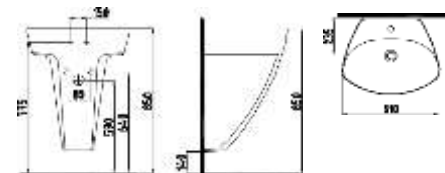

MONOBLOCK
SUSPENDED BASIN
BATTERY HOLE
MNL06001FD1W5QA0
600x440 mm

Wall mounting kit
included.