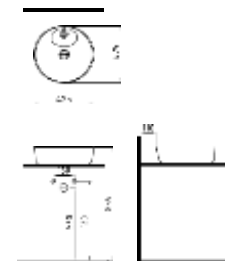

Rose Gold Plated _____

FLAWLESS
GÖVDE ÜSTÜ LAVABO
BATARYA DELĞİĞ
FALG04401FD1BWQA0
Ø440mm
Saten Siyah
Saten Beyaz _____