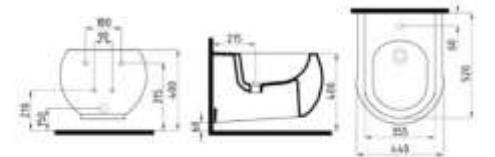

SUSPENDED BIDE
PNBA05201VD1W3QA0

COMPATIBLE TOILET SEATS
QUA VENTO

selection
PIETRA

BODY MOUNTED BASIN
FLLG04901FD0W5QA0
Ø490 mm

NO-RIM SUSPENDED TOILET
FLKA052N1VP1W3QA0
(Gizli Montaj) 520x350 mm

SUSPENDED BIDE
FLBA05201VD1W3QA0