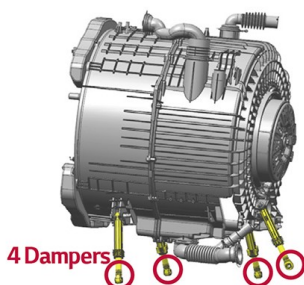

AMORTIZOARE