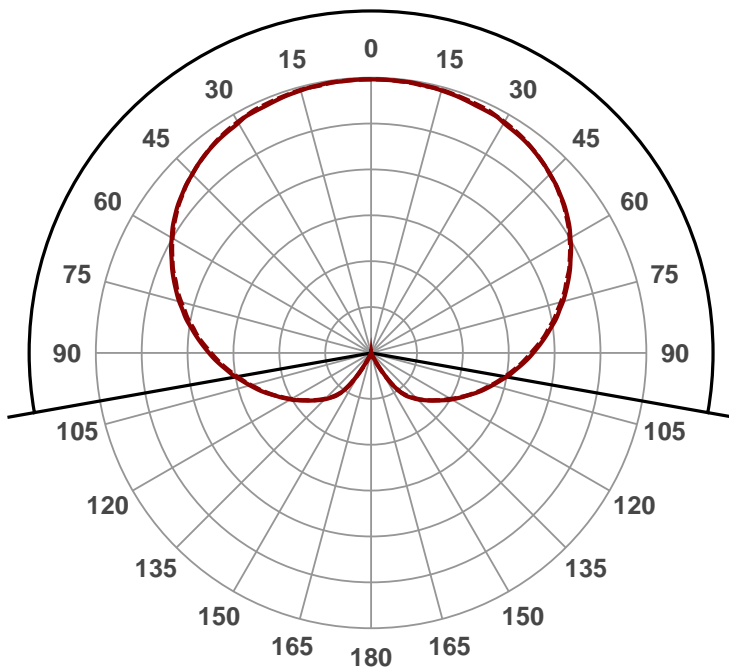

Light efficiency:

112 Lumen/Watt

Light quality:

CRI: 82,3

Color temperature:

3148 K

Output: 910 lm

Peak: 126 cd

Power: 8,1 W

PF: 0,89

Beam angle

200,1° (18 PLANES)
36 C-Planes

Brief Description:
ILU-MAX

Date and time:
27.01.2016 16:00:06

Hersteller:
ilox GmbH

Typ:
ILU-Max 230Vac

Color

CIE1931
x: 0,424
y: 0,394

Spectra