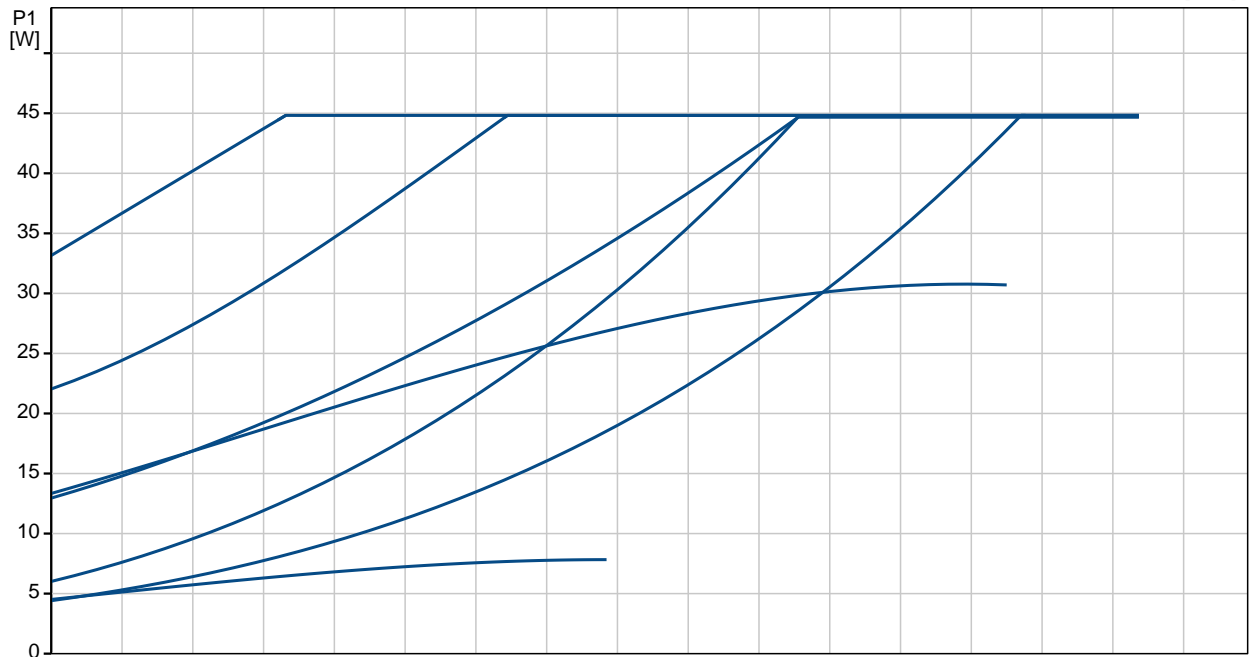

95047564 ALPHA2 L 25-60 180 50 Hz