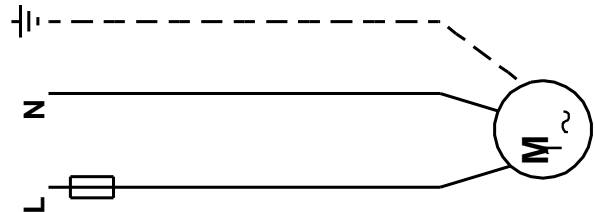

Controls:

Pozi ia cutiei de conexiuni: 6H

Others:

Energy (EEL): 0.23
 Greutate net.: 2.1 kg
 Greutate brut.: 2.3 kg

95047564 ALPHA2 L 25-60 180 50 Hz

Note! All units are in [mm] unless others are stated.
 Disclaimer: This simplified dimensional drawing does not show all details.