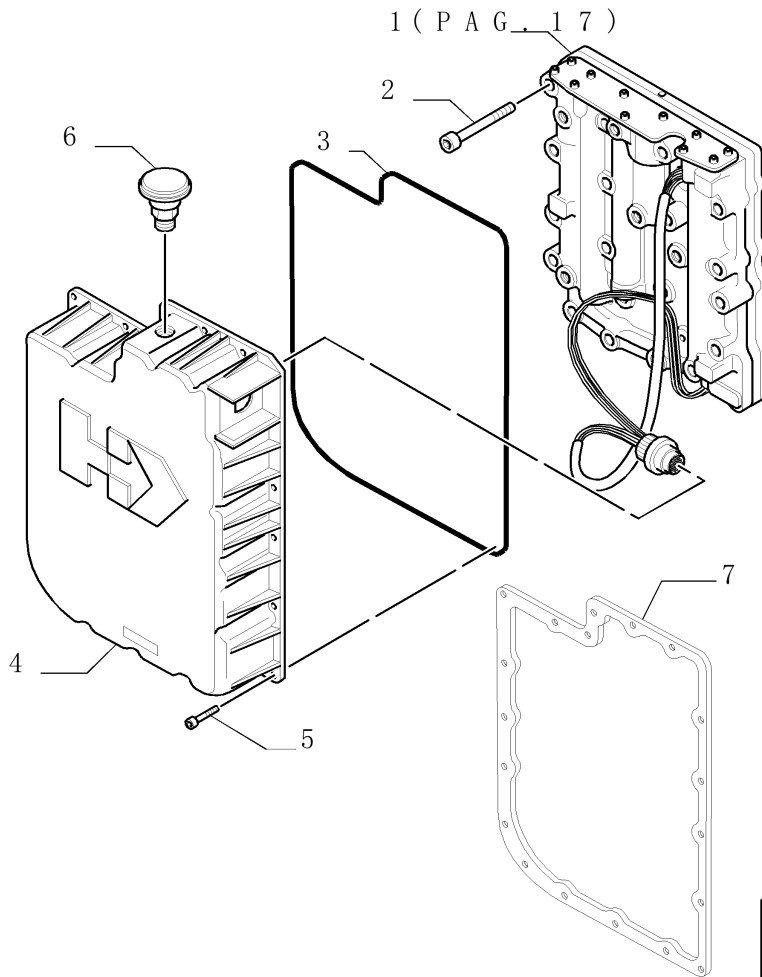

CONTROL VALVE MOUTI

Variants

-

Model Information

''

Serial Number ranges

-

Production Dates

-

#	Part #	Part Name	Description	Qty
1	85808367	CONTROL VALVE	ASSY	1
2	9970071	SCREW	-	17
3	85808368	SEAL PROTECTION	D3810 - from	1
4	85808369	COVER	-	1
5	9970074	SCREW	-	20
6	9970075	BREATHER	-	1
7	9970072	GASKET	to C3810 -	1