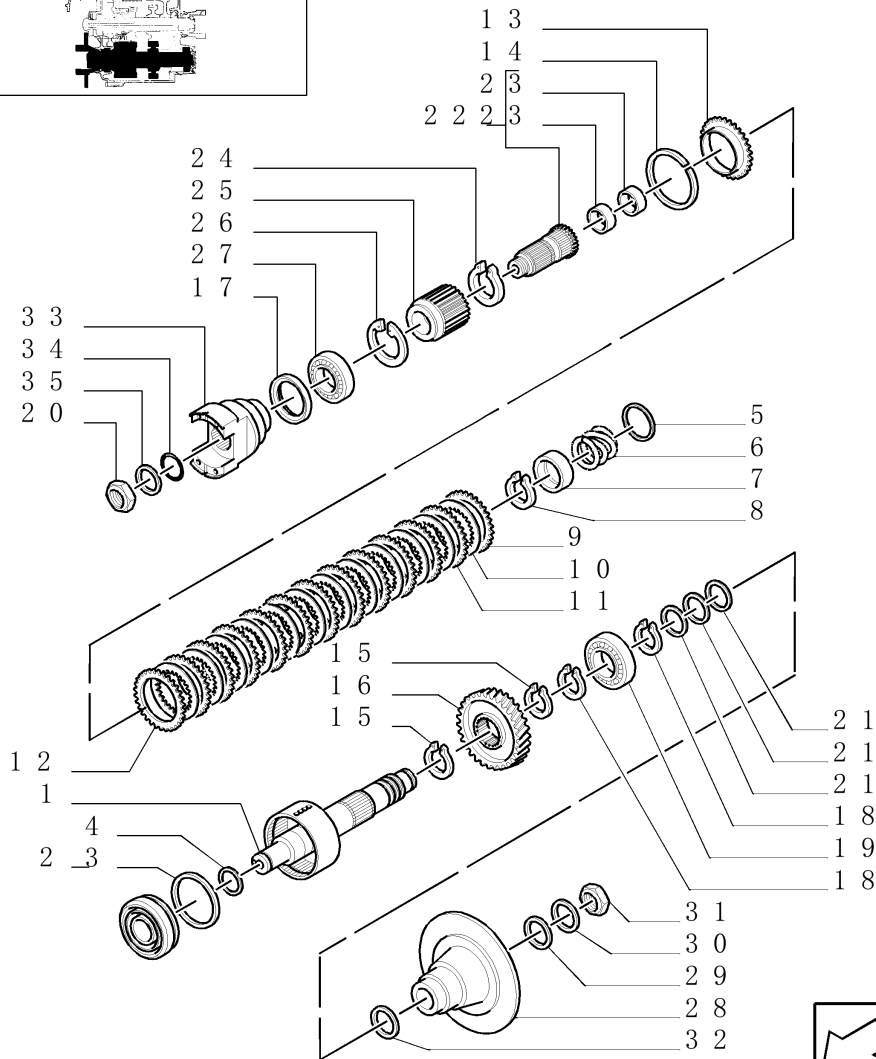

GROUP OUTPUT SHAFT

Variants

-

Model Information

''

Serial Number ranges

-

Production Dates

-

#	Part #	Part Name	Description	Qty
1	85811910	SHAFT	-	1
2	9969045	PISTON	-	1
3	9969046	SEALING RING 123.49mm ID x 130.85mm OD x 2.4mm Thk	-	1
4	9969047	SEALING RING	-	1
5	9969048	RING	-	1
6	9969049	SPRING	-	1
7	9969050	RETAINER	-	1
8	9969051	SNAP RING	-	1
9	85808338	HALF-DISC	-	1
10	85808339	DISC	-	12
11	85808340	CLUTCH PLATE	-	11
12	85808338	HALF-DISC	-	1
13	85808343	BACKING PLATE	-	1

#	Part #	Part Name	Description	Qty
14	9969057	RING	-	1
15	9969095	SNAP RING	-	2
16	85808334	GEAR	-	1
17	9969432	GASKET	-	1
18	9969086	SNAP RING	-	2
19	85808365	BEARING	-	1
20	9969093	NUT	-	1
21	9969097	PISTON RING	-	3
22	85808478	SHAFT	-	1
23	85813307	BUSHING	-	2
24	9970054	SNAP RING	-	1
25	85808335	HUB	-	1
26	9969100	RING	-	1
27	9970068	BEARING	-	1
28	9969101	BRAKE DISC	-	1
29	9970059	SEALING RING	-	1
30	9969092	WASHER	-	1
31	9969093	NUT	-	1
32	85808366	SPACER	-	1
33	9969090	HUB	-	1
34	9970059	SEALING RING	-	1

#	Part #	Part Name	Description	Qty
35	9969092	WASHER	-	1
13	85808343	BACKING PLATE	-	1