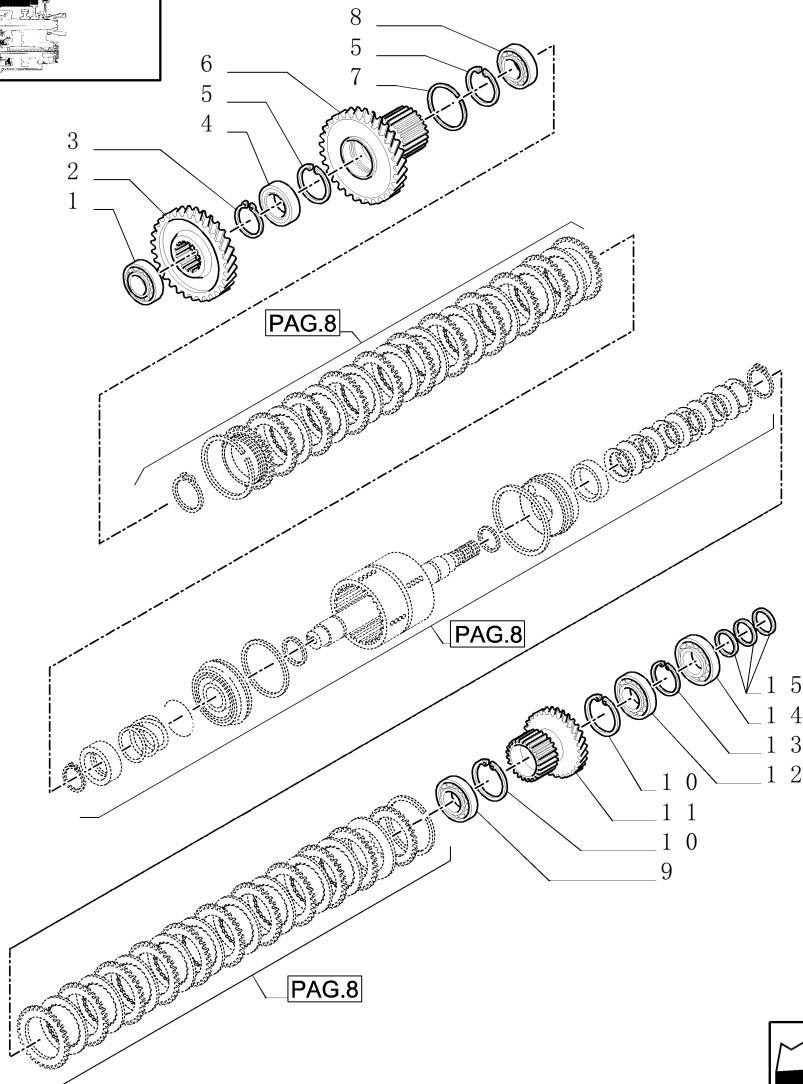

REVERSE/1ST SHAFT AND GEARS GROUP

Variants

-

Model Information

,,,,,,,,,,,,,

Serial Number ranges

-

Production Dates

-

#	Part #	Part Name	Description	Qty
1	85808348	BEARING	-	1
2	85808352	GEAR	-	1
3	9969059	CIRCLIP	-	1
4	85808346	BALL BEARING	-	1
5	9969061	SNAP RING	-	2
6	85823864	GEAR	-	1
7	85823865	LOCKING RING	-	1
8	9969062	BEARING	-	1
9	9969077	BEARING	-	1
10	9969076	SNAP RING	-	2
11	85808353	GEAR	-	1
12	9969078	BALL BEARING 45mm ID x 75mm OD x 16mm W	-	1
13	9969079	SNAP RING	-	1

#	Part #	Part Name	Description	Qty
14	9970010	BEARING	-	1
15	9969070	RING	-	3