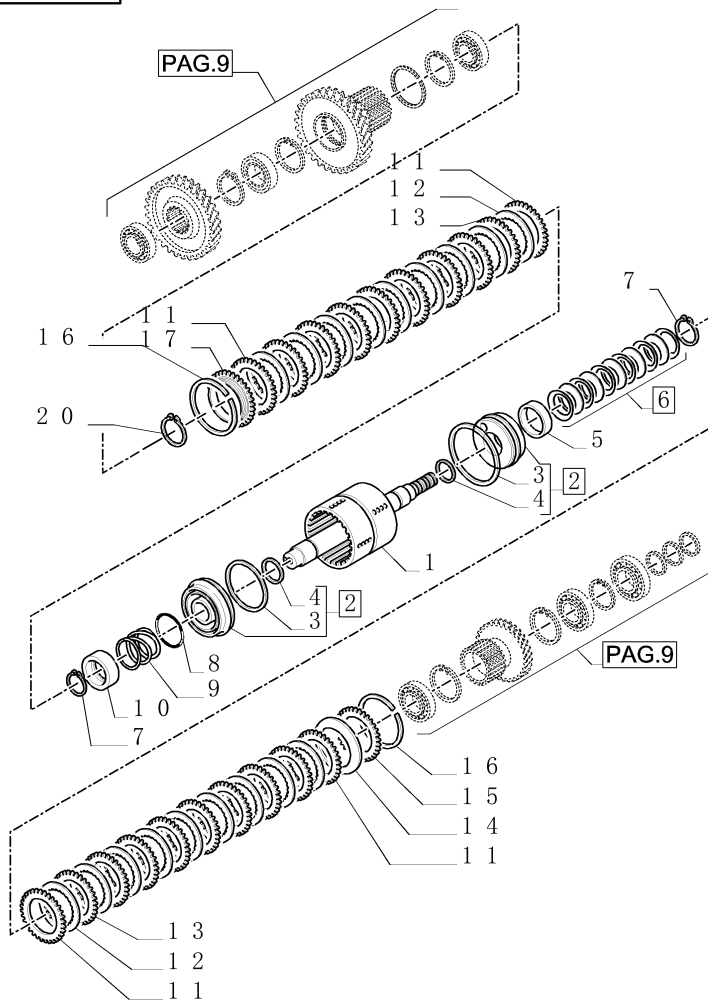

REVERSE/1ST SHAFT AND GEARS GROUP

Variants

-

Model Information

,,,,,,,,,,,,,

Serial Number ranges

-

Production Dates

-

#	Part #	Part Name	Description	Qty
1	85823872	SHAFT	-	1
2	9969045	PISTON	-	2
3	9969046	SEALING RING 123.49mm ID x 130.85mm OD x 2.4mm Thk	-	2
4	9969047	SEALING RING	-	2
5	85808351	RING	-	1
6	9969072	KIT	-	1
7	9969051	SNAP RING	-	2
8	9969048	RING	-	1
9	9969049	SPRING	-	1
10	9969050	RETAINER	-	1
11	85808338	HALF-DISC	-	4
12	85808339	DISC	2.5 mm	16
13	85808340	CLUTCH PLATE	2.5 mm	14

#	Part #	Part Name	Description	Qty
14	9969073	SPRING	-	1
15	85808343	BACKING PLATE	-	1
16	9969057	RING	-	2
17	85823863	BACK PLATE	-	1
20	9969059	CIRCLIP	-	1