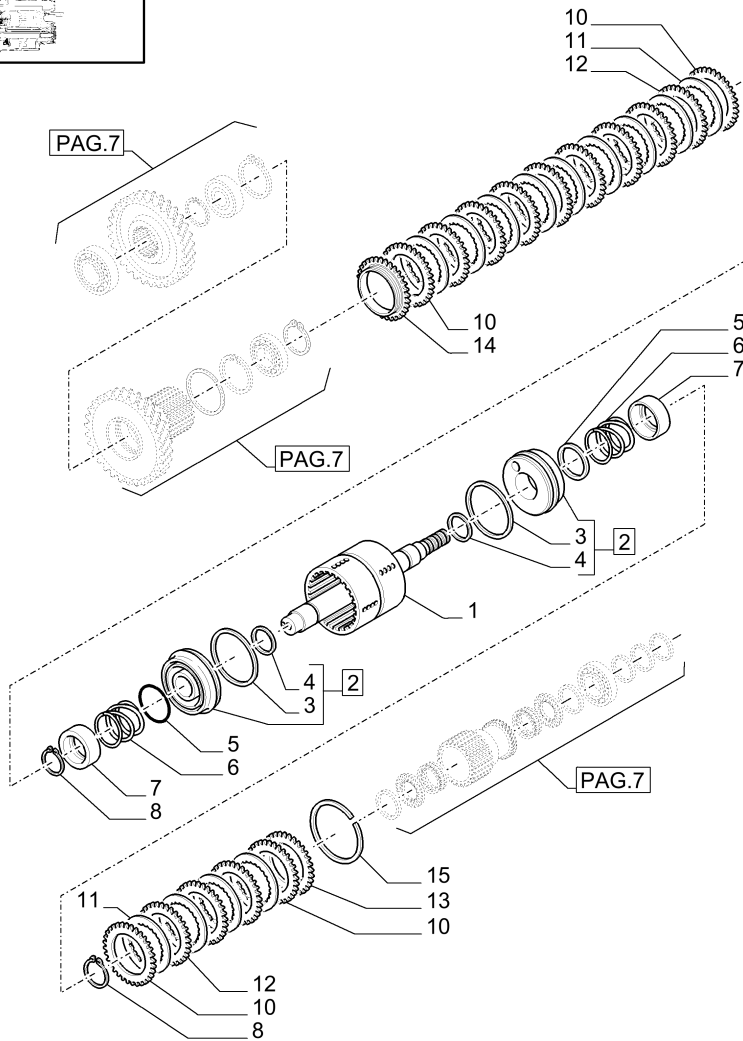

FWD LOW/FWD HIGH SHAFT GEARS GROUP

Variants

-

Model Information

,,,,,,,,,,,,,

Serial Number ranges

-

Production Dates

-

#	Part #	Part Name	Description	Qty
1	85823862	SHAFT	-	1
2	9969045	PISTON	-	2
3	9969046	SEALING RING	123.49mm ID x 130.85mm OD x 2.4mm Thk	2
4	9969047	SEALING RING	-	2
5	9969048	RING	-	2
6	9969049	SPRING	-	2
7	9969050	RETAINER	-	2
8	9969051	SNAP RING	-	2
10	85808338	HALF-DISC	-	4
11	85808339	DISC	2.5 mm	12
12	85808340	CLUTCH PLATE	2.5 mm	10
13	85808343	BACKING PLATE	-	1
14	85823863	BACK PLATE	-	1

#	Part #	Part Name	Description	Qty
15	9969057	RING	-	1