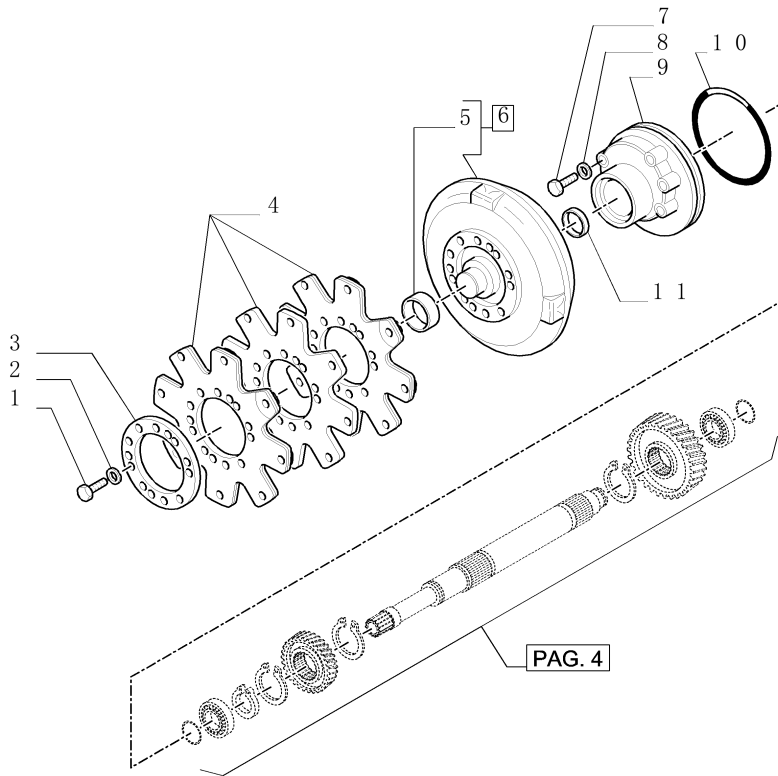

TORQUE CONVERTER, CHARGING PUMP AND DRIVE PLATE GROUP

Variants

-

Model Information

,,,,,,,,,,,,,

Serial Number ranges

-

Production Dates

-

#	Part #	Part Name	Description	Qty
1	9970017	SCREW	-	6
2	9969119	LOCK WASHER	-	6
3	9969118	RING	-	1
4	9969117	KIT	-	1
5	9969039	BUSHING	-	1
6	85811960	TORQUE CONVERTER	-	1
null	87749359C	CORE-TORQUE CONVERTER TORQUE CONVERTER	CORE-TORQUE CONVERTER Return Number, TORQUE	AR
null	85826126C	CORE-TORQUE CONVERTER TORQUE CONVERTER	CORE-TORQUE CONVERTER Return Number, TORQUE	AR
null	85811960C	CORE-TORQUE CONVERTER TORQUE CONVERTER	CORE-TORQUE CONVERTER Return Number, TORQUE	AR
7	9969042	SCREW	-	6
8	9969043	SEALING WASHER	-	6
9	9969040	PUMP	Incl. 10, 11	1
10	9969041	O-RING	-	1

#	Part #	Part Name	Description	Qty
11	85808336	OIL SEAL	-	1