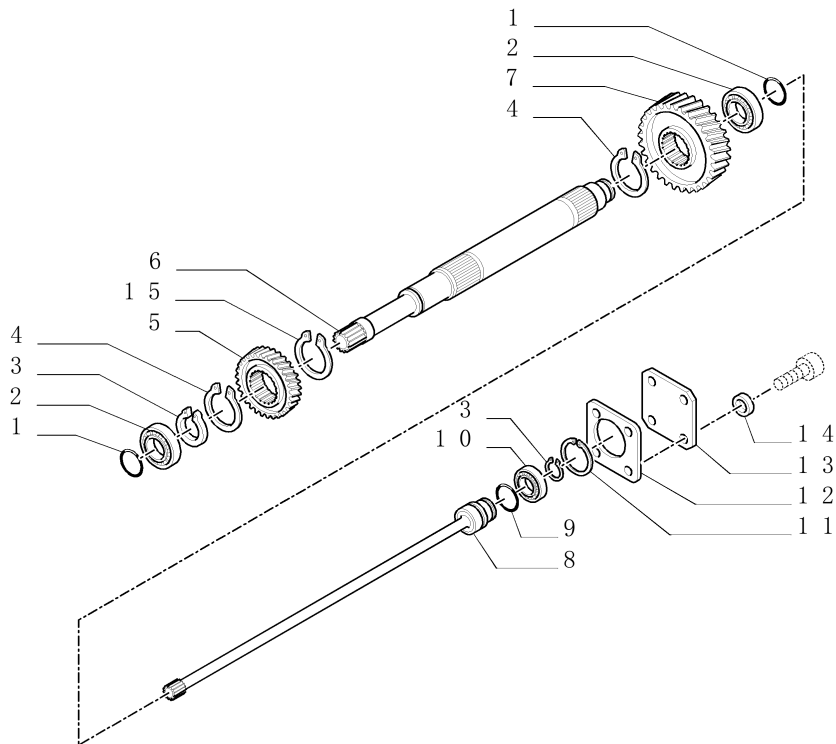

PUMP DRIVE AND INPUT SHAFT GROUP

## Production Dates

-

#	Part #	Part Name	Description	Qty
1	9969070	RING	-	2
2	9970010	BEARING	-	2
3	9969023	SNAP RING	-	2
4	9969059	CIRCLIP	-	2
5	85808356	GEAR	-	1
6	85808354	SHAFT	-	1
7	85808357	GEAR	-	1
8	85808333	ROD	-	1
9	9969021	PISTON RING	-	1
10	9969022	BEARING	-	1
11	9969024	SNAP RING	-	1
12	9970015	SEAL	-	1
13	9969027	COVER	-	1

#	Part #	Part Name	Description	Qty
14	9970016	LOCK WASHER	-	4
15	85808355	SNAP RING	-	1