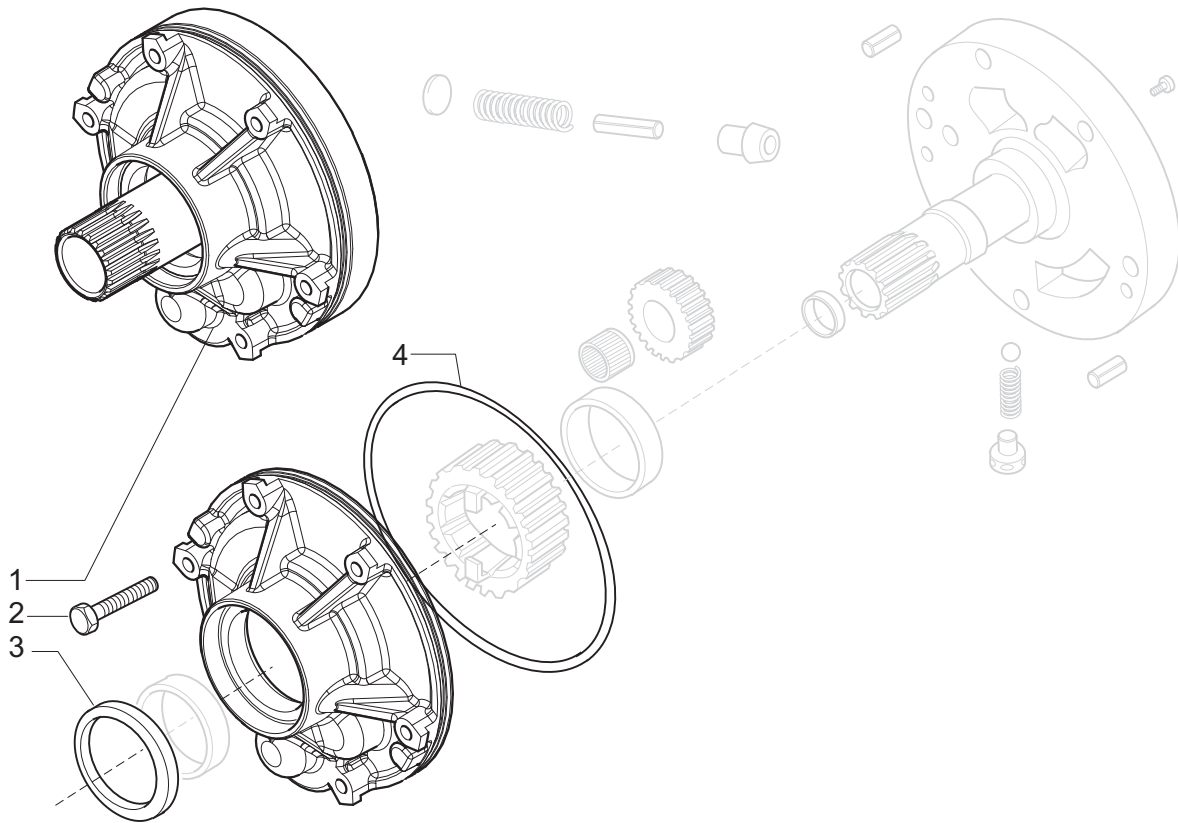

Pos.	Ref.	Q.ty	Descrizione	Description	Kit	Note
1	135190	1	Assieme pompa	Pump assembly		
2	020803	6	Vite Mx60	Bolt M8x60		
3	133566	1	Anello tenuta	Seal ring		
4	028561	1	Anello OR	O.ring