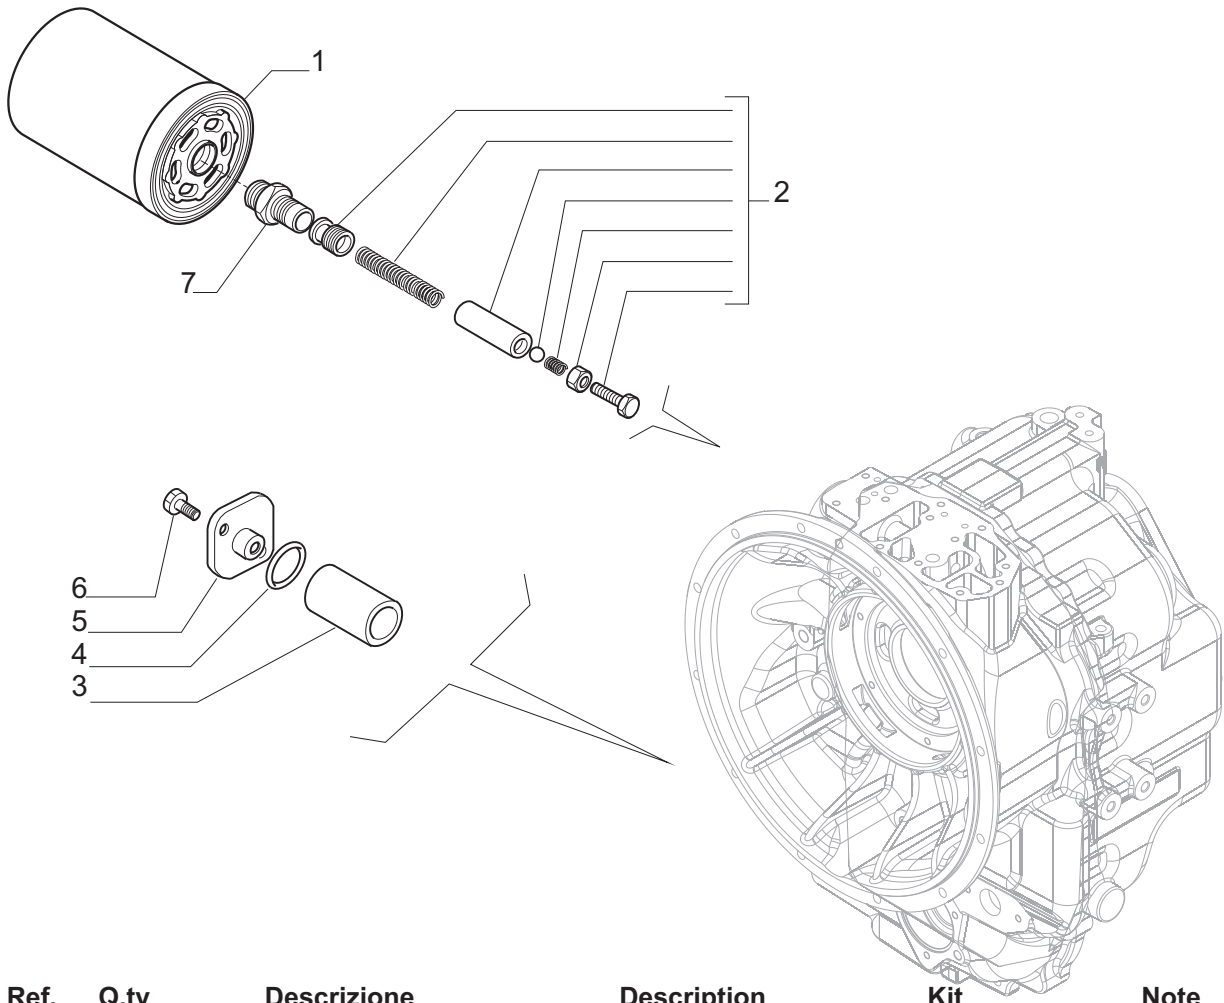

Pos.	Ref.	Q.ty	Descrizione	Description	Kit	Note
1	148924	1	Filtro olio	Oil filter		
2	133070	1	Kit valvola	Valve kit		
3	135859	1	Filtro olio	Oil filter		
4	028131	1	Anello OR	O.ring		
5	381413	1	Coperchio	Cover		
6	020777	2	Vite M8x18	Bolt M8x18		
7	131217	1	Raccordo	Connection