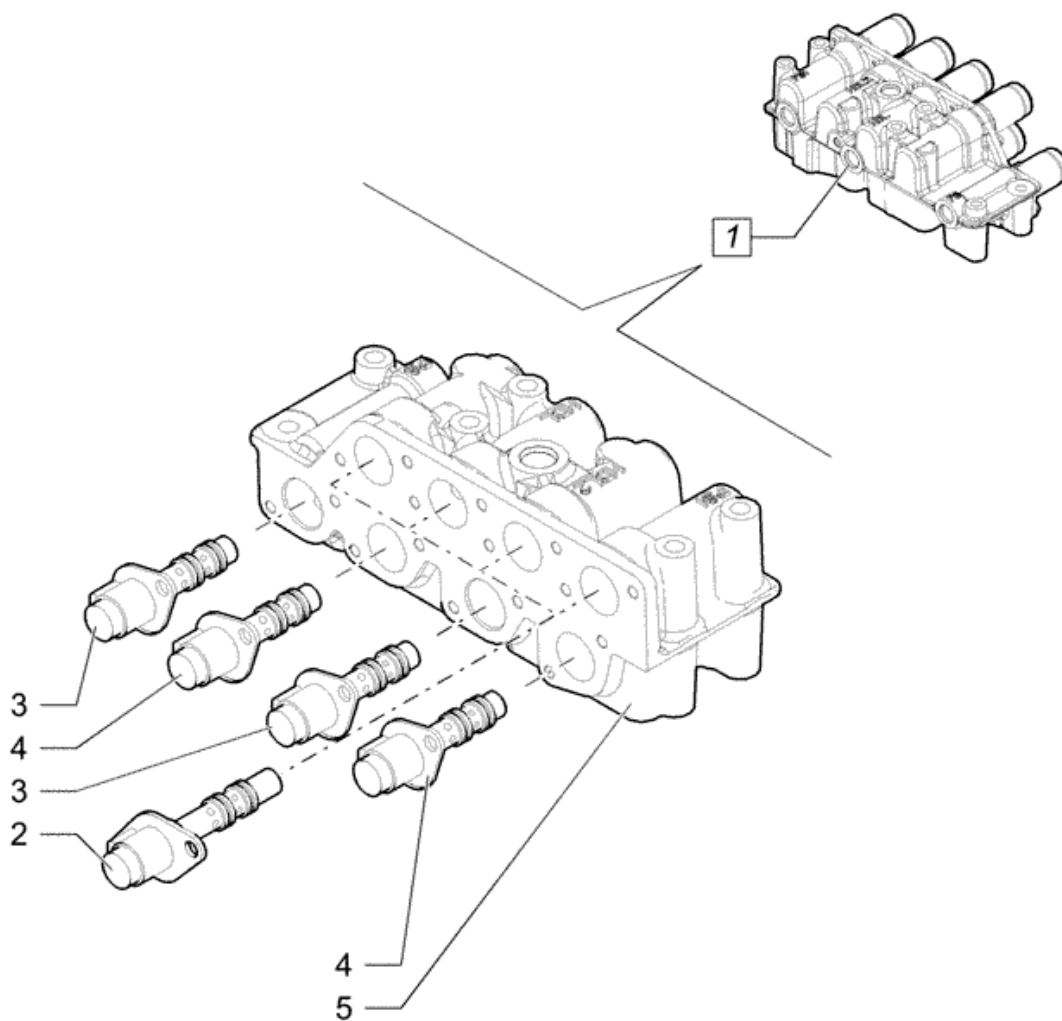

Serial Number :

Navigated Path : New Holland CE EUR > LIGHT EQUIPMENT > LOADER BACKHOES > B B > B110B - BACKHOE LOADER - TIER 3 (11/10-12/12) > 21 - TRANSMISSION > 21.135.01[02] - TRANSMISSION REMOTE CONTROL VALVE , BREAKDOWN - POWERSHIFT >

Serial Number :

Navigated Path : New Holland CE EUR > LIGHT EQUIPMENT >LOADER BACKHOES >B B >B110B - BACKHOE LOADER - TIER 3 (11/10-12/12) >21 - TRANSMISSION >21.135.01[02] - TRANSMISSION REMOTE CONTROL VALVE , BREAKDOWN - POWERSHIFT >

Ref	Qty	Part #	Part Description	Usage
2	4	87705567	SOLENOID VALVE	
3	2	87705568	SOLENOID VALVE	
4	2	87705569	SOLENOID VALVE	