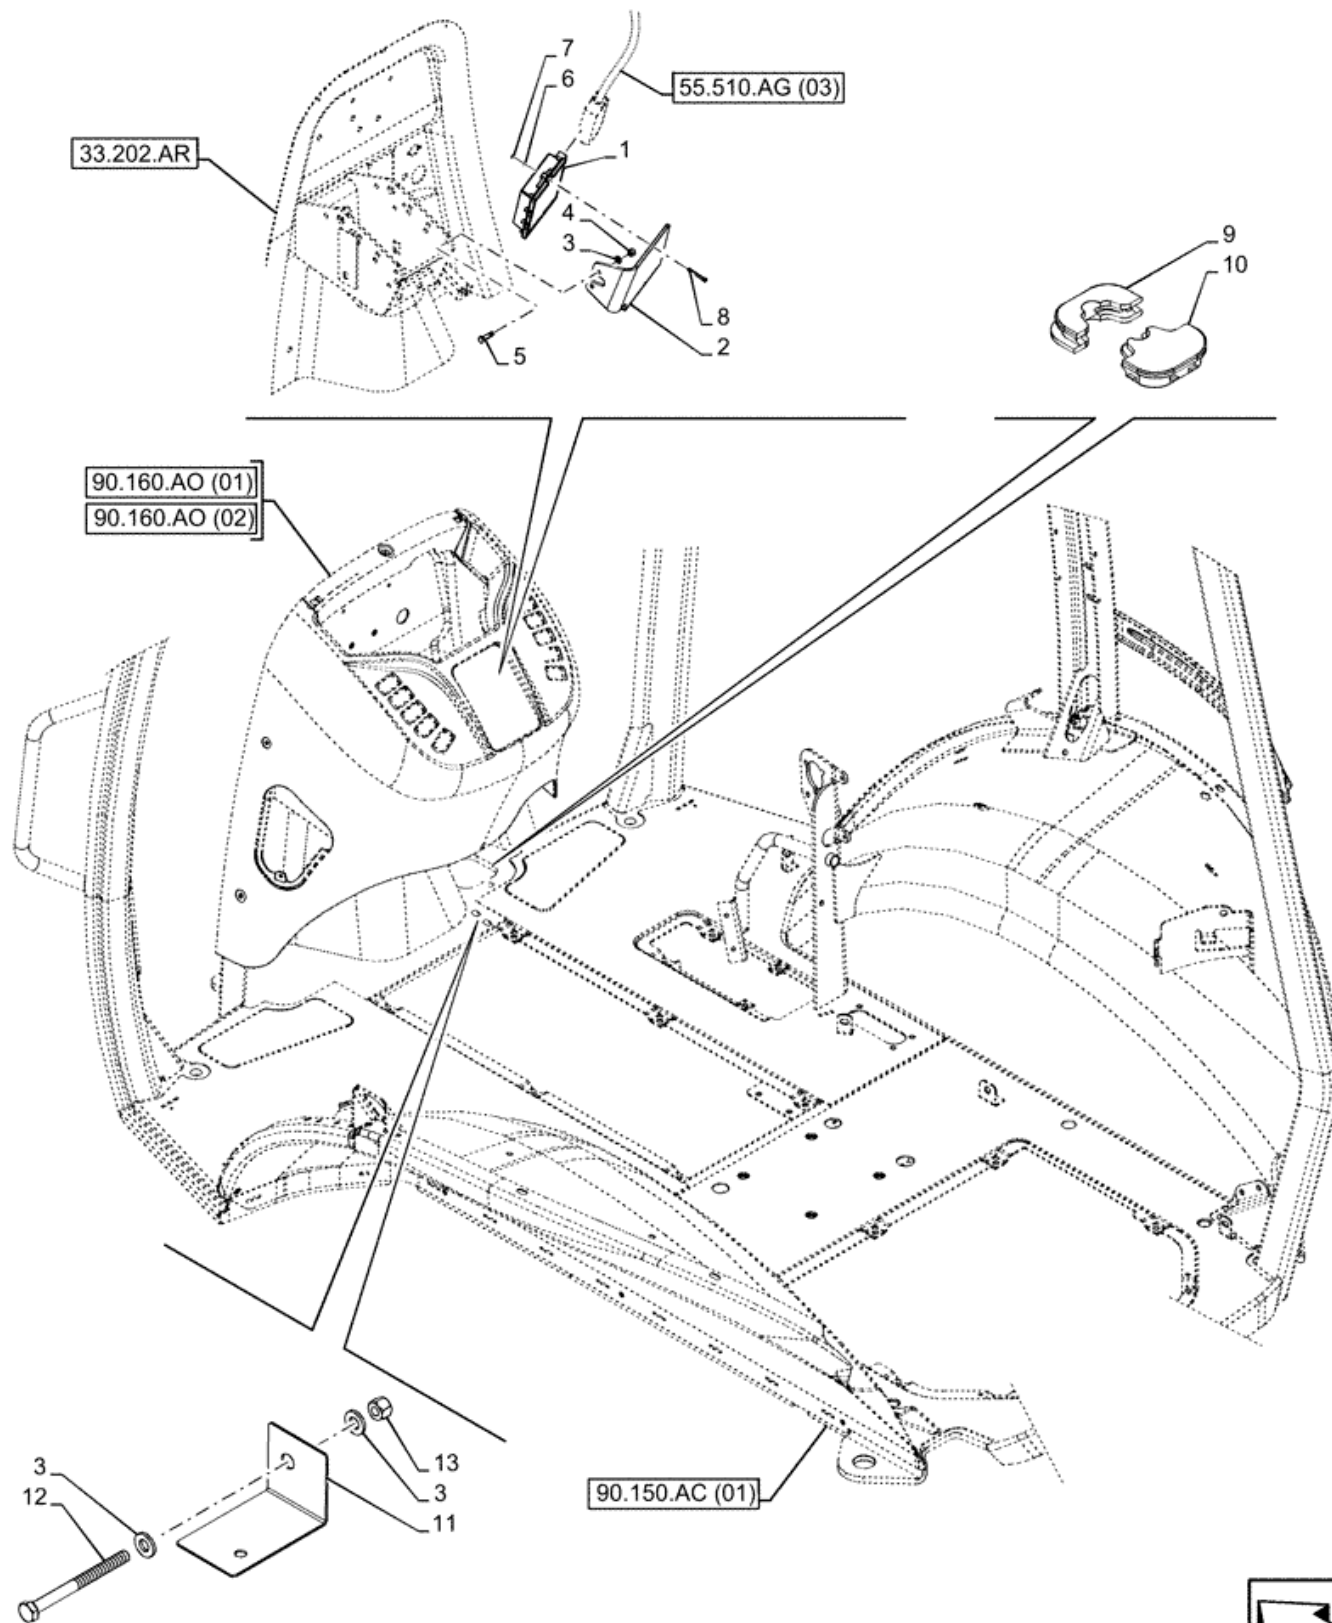

Serial Number :

Navigated Path :

Case CE EUR > LIGHT EQUIPMENT > LOADER BACKHOES > SN > 590SN - BACKHOE LOADER - TIER 3 NRC (3/15-9/16) > 55 - ELECTRICAL SYSTEMS > 55.024.AE[01] - VAR - 423060, 423061 - TRANSMISSION, SEMI-POWERSHIFT, ELECTRONIC, CONTROL, MODULE; (VAR) 33BD0090D, 33BD0090E, 34BD0090D, 34BD0090E, 34BD0090J, 34BD0090K, 35BD0090D, 35BD0090E, 35BD0090J, 35BD0090K, 36BD0090E, 36BD0090K >

Ref	Qty	Part #	Part Description	Usage
1	1	84278195	ECU	Trax Control Unit, Semi-Powershift Transmission