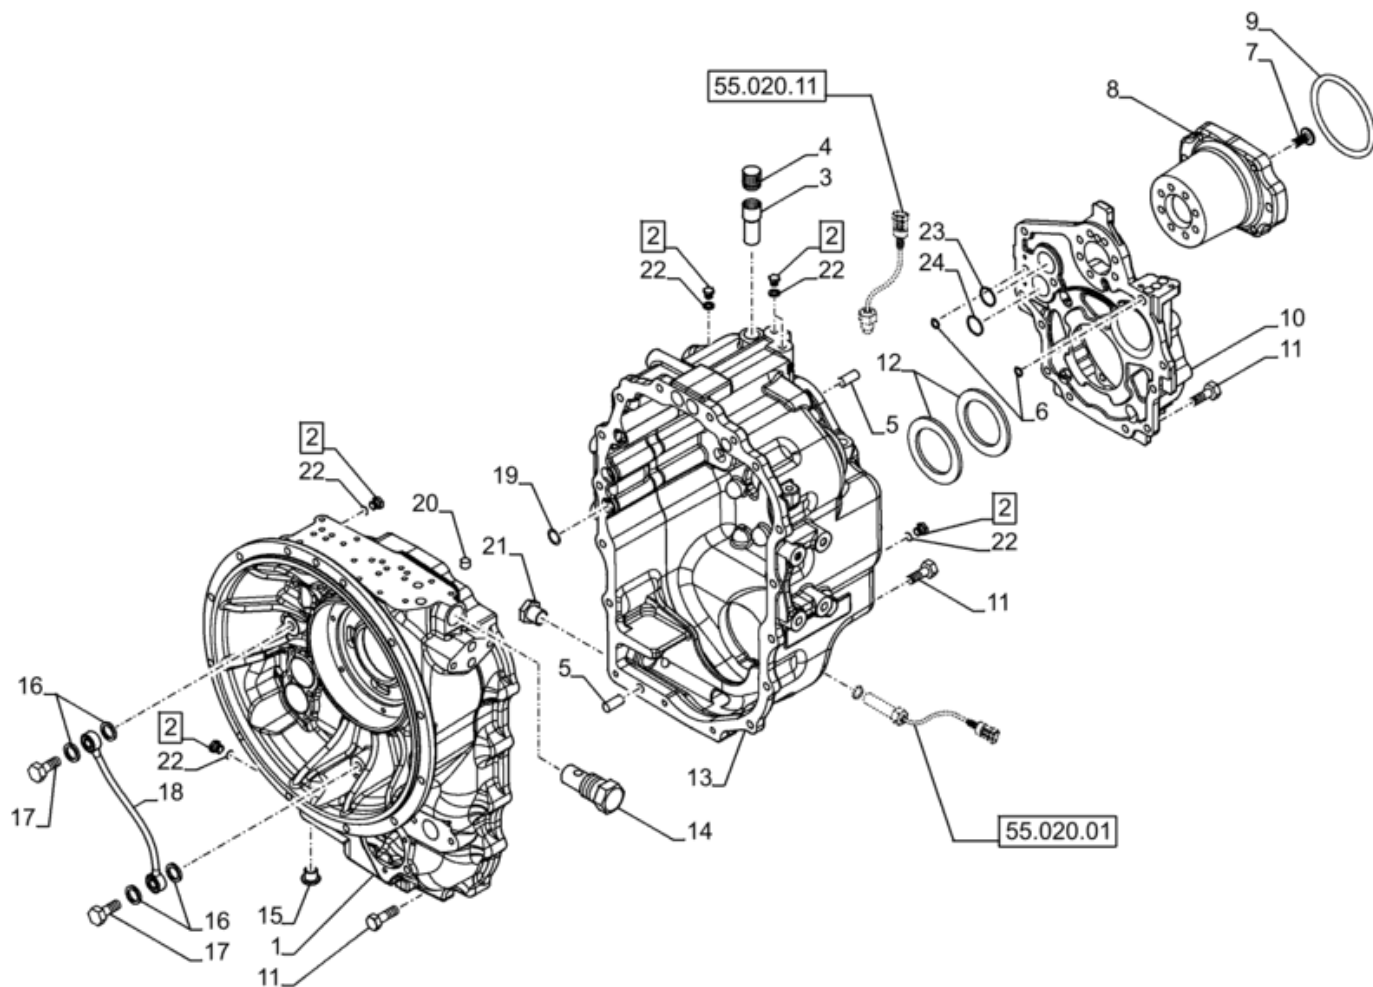

Serial Number :

Navigated Path : Case CE EUR > LIGHT EQUIPMENT > LOADER BACKHOES > SN > 590SN - LOADER BACKHOE - TIER 3 NRC (3/12-2/15) > 21 - TRANSMISSION > 21.113.04 - VAR - 423060 - TRANSMISSION - 4WD POWERSHIFT S TYPE- HOUSING >

Serial Number :

Navigated Path : Case CE EUR > LIGHT EQUIPMENT >LOADER BACKHOES >SN >590SN - LOADER BACKHOE - TIER 3 NRC (3/12-2/15) >21 - TRANSMISSION >21.113.04 - VAR - 423060 - TRANSMISSION - 4WD POWERSHIFT S TYPE- HOUSING >

Ref	Qty	Part #	Part Description	Usage
14	1	84336881	VALVE, PRESSURE CONT	