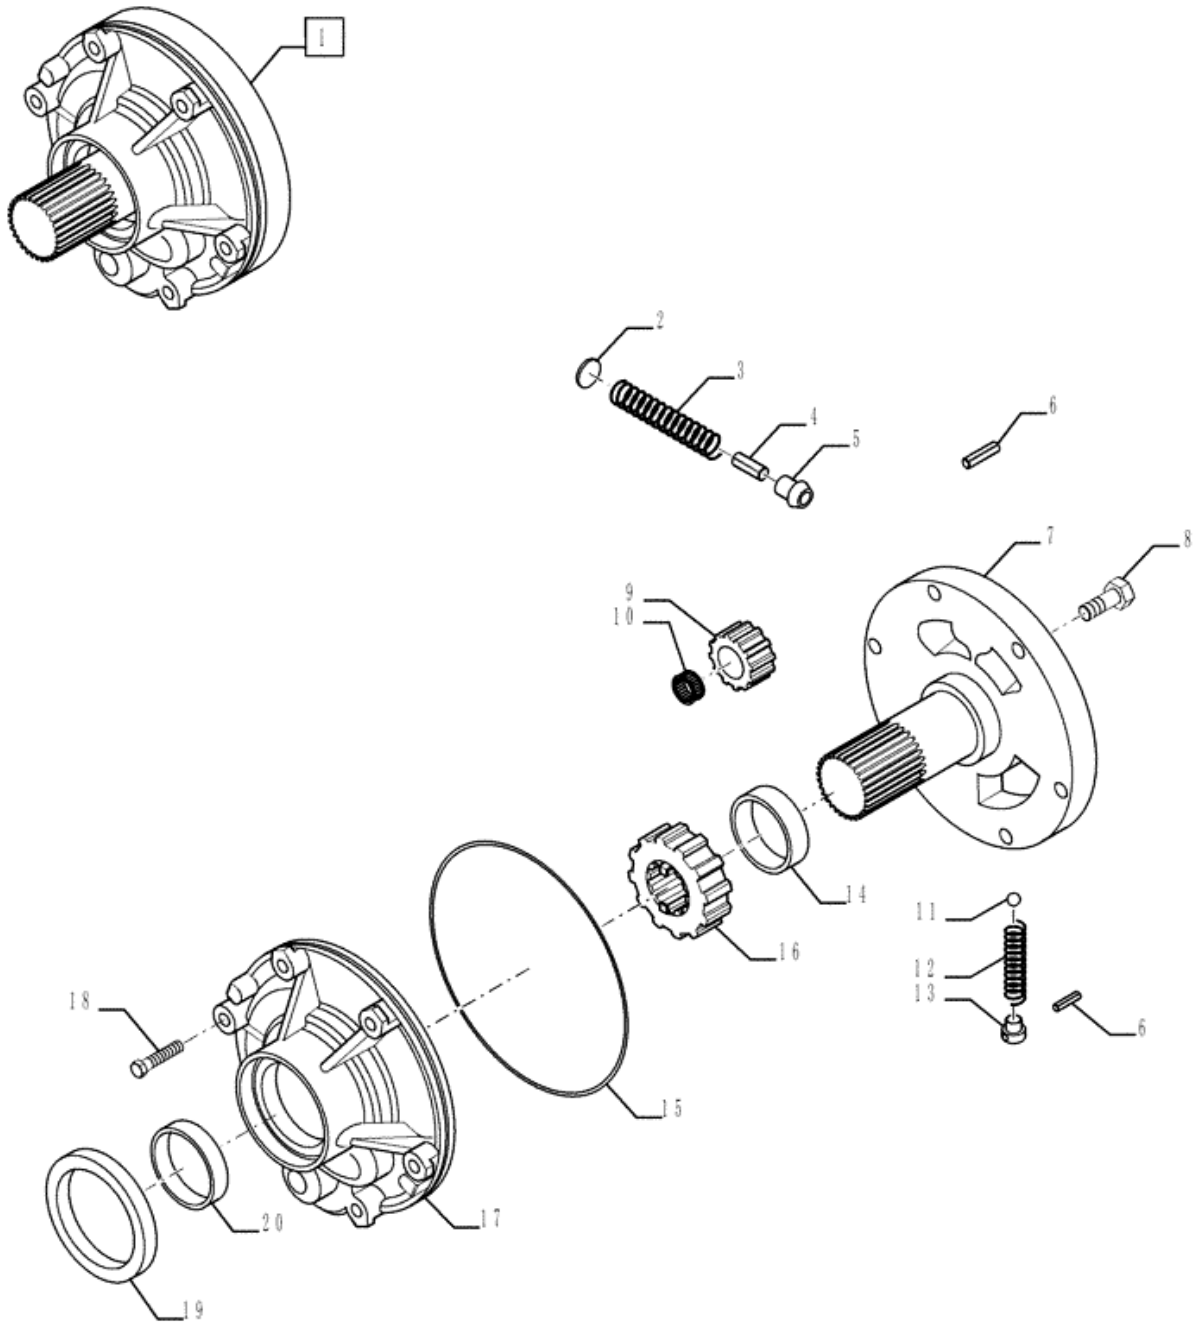

Serial Number :

Navigated Path : Case CE EUR > LIGHT EQUIPMENT > LOADER BACKHOES > SN > 590SN - LOADER BACKHOE - TIER 3 NRC (3/12-2/15) > 21 - TRANSMISSION > 21.155.01 - VAR - 423060 - TRANSMISSION - 2WD / 4WD, POWERSHIFT S-TYPE - PUMP, OIL >

Ref	Qty	Part #	Part Description	Usage
1	1	87705431	HYDRAULIC PUMP	Assy, Incl 2 - 20
2	1	NSS	NOT SOLD SEPARAT	Washer, Incl in 1
3	1	NSS	NOT SOLD SEPARAT	Spring, Incl in 1
4	1	NSS	NOT SOLD SEPARAT	Cotter Pin, Incl in 1
5	1	NSS	NOT SOLD SEPARAT	Plug, Incl in 1
6	1	NSS	NOT SOLD SEPARAT	Cotter Pin, Incl in 1
7	1	NSS	NOT SOLD SEPARAT	Shaft, Incl in 1
8	1	NSS	NOT SOLD SEPARAT	Bolt, Incl in 1
9	1	NSS	NOT SOLD SEPARAT	Gear, Incl in 1
10	1	NSS	NOT SOLD SEPARAT	Bearing, Incl in 1
11	1	NSS	NOT SOLD SEPARAT	Ball, Incl in 1
12	1	NSS	NOT SOLD SEPARAT	Spring, Incl in 1
13	1	NSS	NOT SOLD SEPARAT	Plug, Incl in 1
14	1	NSS	NOT SOLD SEPARAT	Ring, Incl in 1
15	1	181142A1	O-RING	
16	1	NSS	NOT SOLD SEPARAT	Gear, Incl in 1
17	1	NSS	NOT SOLD SEPARAT	Cover, Incl in 1
18	9	814-8060	BOLT	
19	1	87429971	OIL SEAL	
20	1	NSS	NOT SOLD SEPARAT	Bushing, Incl in 1