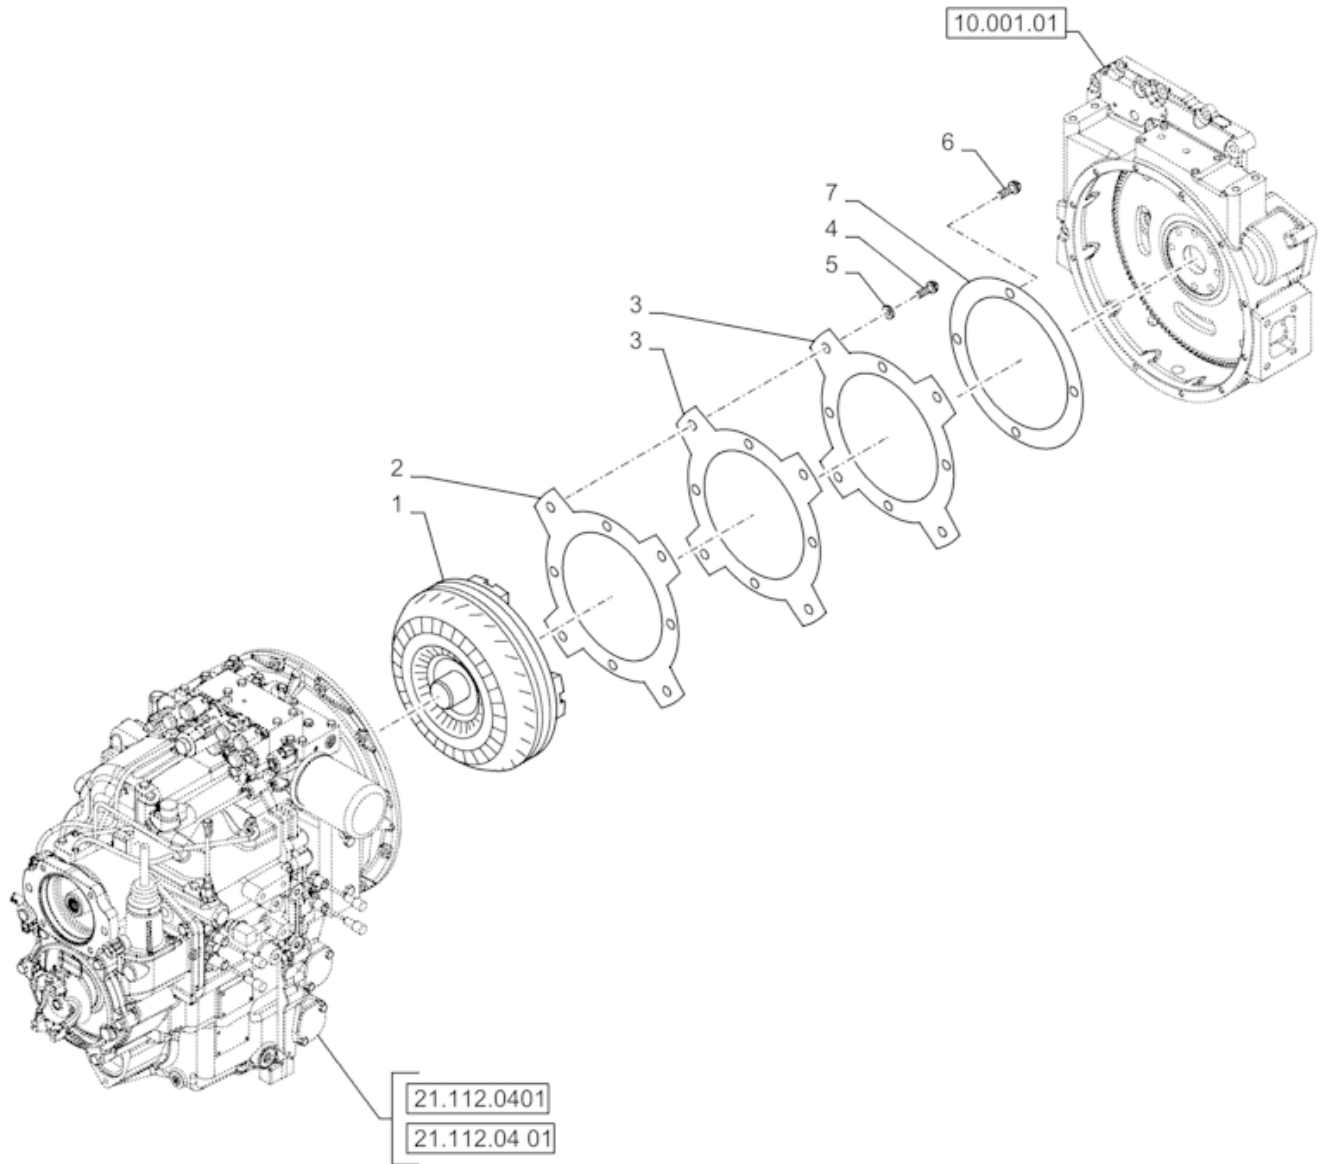

Serial Number :

Navigated Path : Case CE EUR > LIGHT EQUIPMENT > LOADER BACKHOES > SN > 590SN - LOADER BACKHOE - TIER 3 NRC (3/12-2/15) > 21 - TRANSMISSION > 21.700.0101[01] - VAR - 423058, 423059 - STANDARD TRANSMISSION - TORQUE CONVERTER - CLUTCH - C7283 >

Ref	Qty	Part #	Part Description	Usage
1	1	87702192	TORQUE CONVERTER	
				(S/N Range) before C7572;
1	1	87702193	TORQUE CONVERTER	
				(S/N Range) after D7572;
2	1	87406934	PLATE	Flex Plate With Caged Nut
2	1	47442982	KIT	Flex Plate With Caged Nut / Contains: p/n 86993546 (Qty 2) + 87409201 (Qty 1) + 87406934 (Qty 1)
3	2	86993546	PLATE	
4	4	614-10020	BOLT	
5	4	87655046	SPECIAL WASHER	
6	4	87019767	12 PT SCREW	
6	4	1183269	12 PT SCREW	Use with kit 47442982
7	1	87409201	BACKING PLATE	