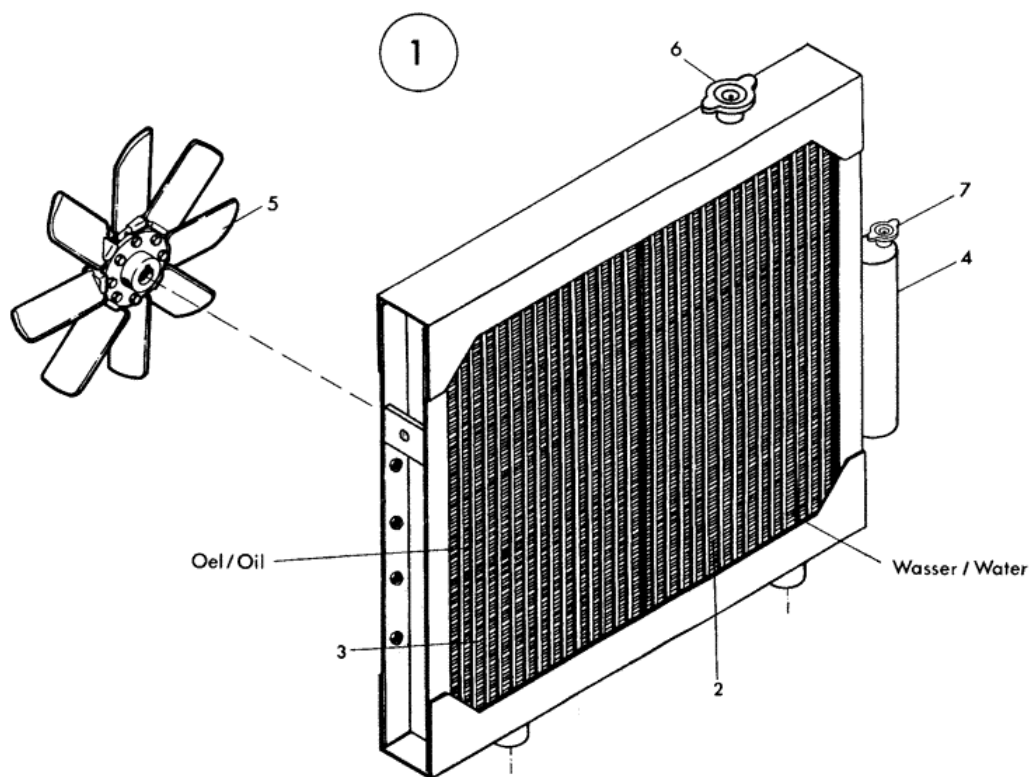

Serial Number :

Navigated Path : New Holland CE EUR > O & K EQUIPMENT > CRAWLER EXCAVATORS > RH > RH6-20 - CRAWLER EXCAVATORS - FROM SN 77500 TO SN 77634 (12/91-6/94) > No Description > 02.042[2141867000] - OIL COOLER >

02.042-044

2 141 867 - S 00

Serial Number :

Navigated Path : New Holland CE EUR > O & K EQUIPMENT >CRAWLER EXCAVATORS >RH >RH6-20 - CRAWLER EXCAVATORS - FROM SN 77500 TO SN 77634 (12/91-6/94) >No Description >02.042[2141867000] - OIL COOLER >