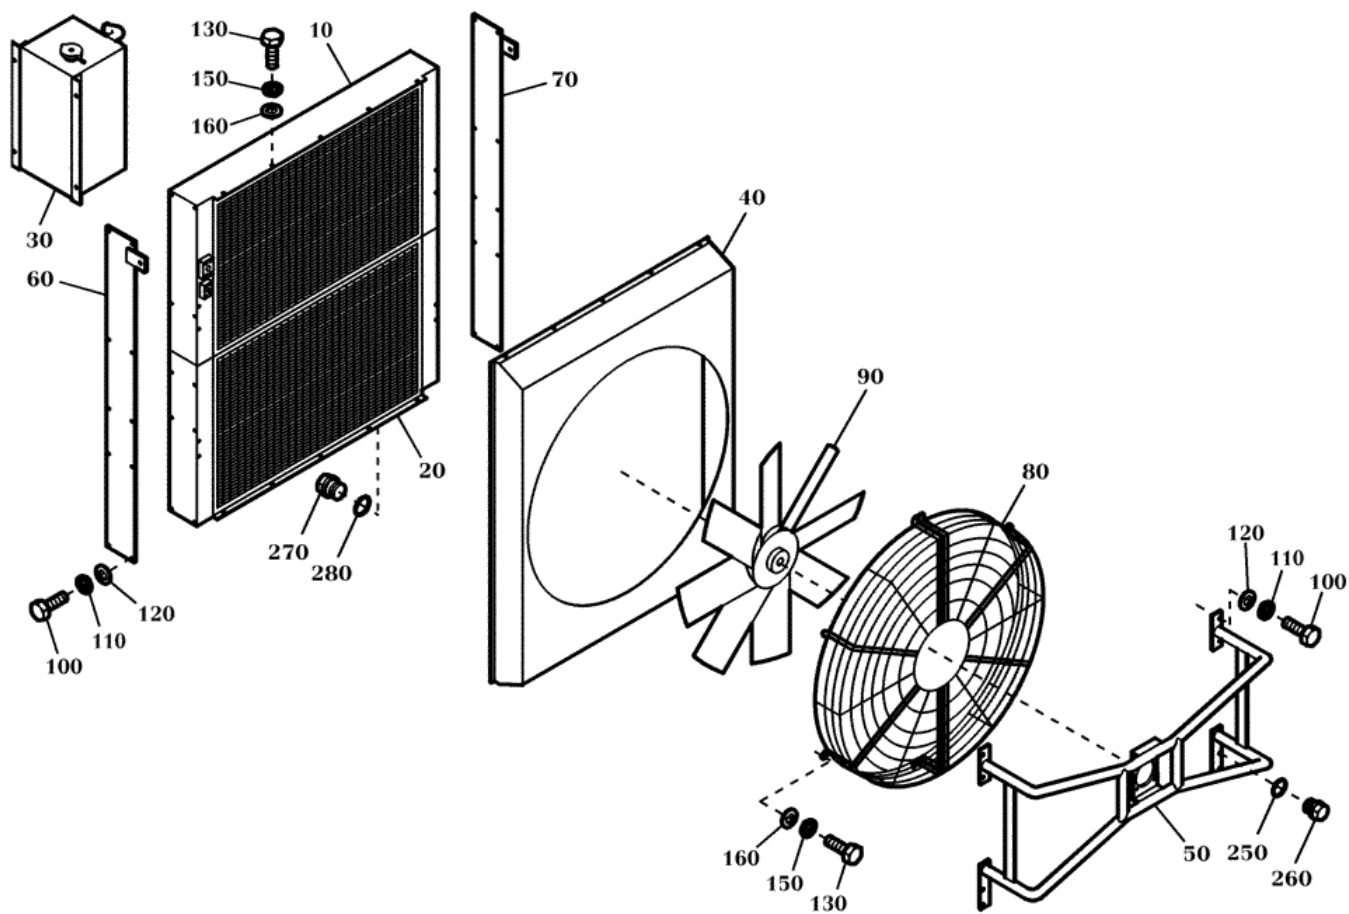

Serial Number :

Navigated Path : New Holland CE EUR > O & K EQUIPMENT > CRAWLER EXCAVATORS > RH > RH25 - CRAWLER EXCAVATORS - FROM SN 76000 TO SN 76999 (10/91-12/03) > No Description > 15.122[2496856001] - COMBINED COOLER WATER/OIL >