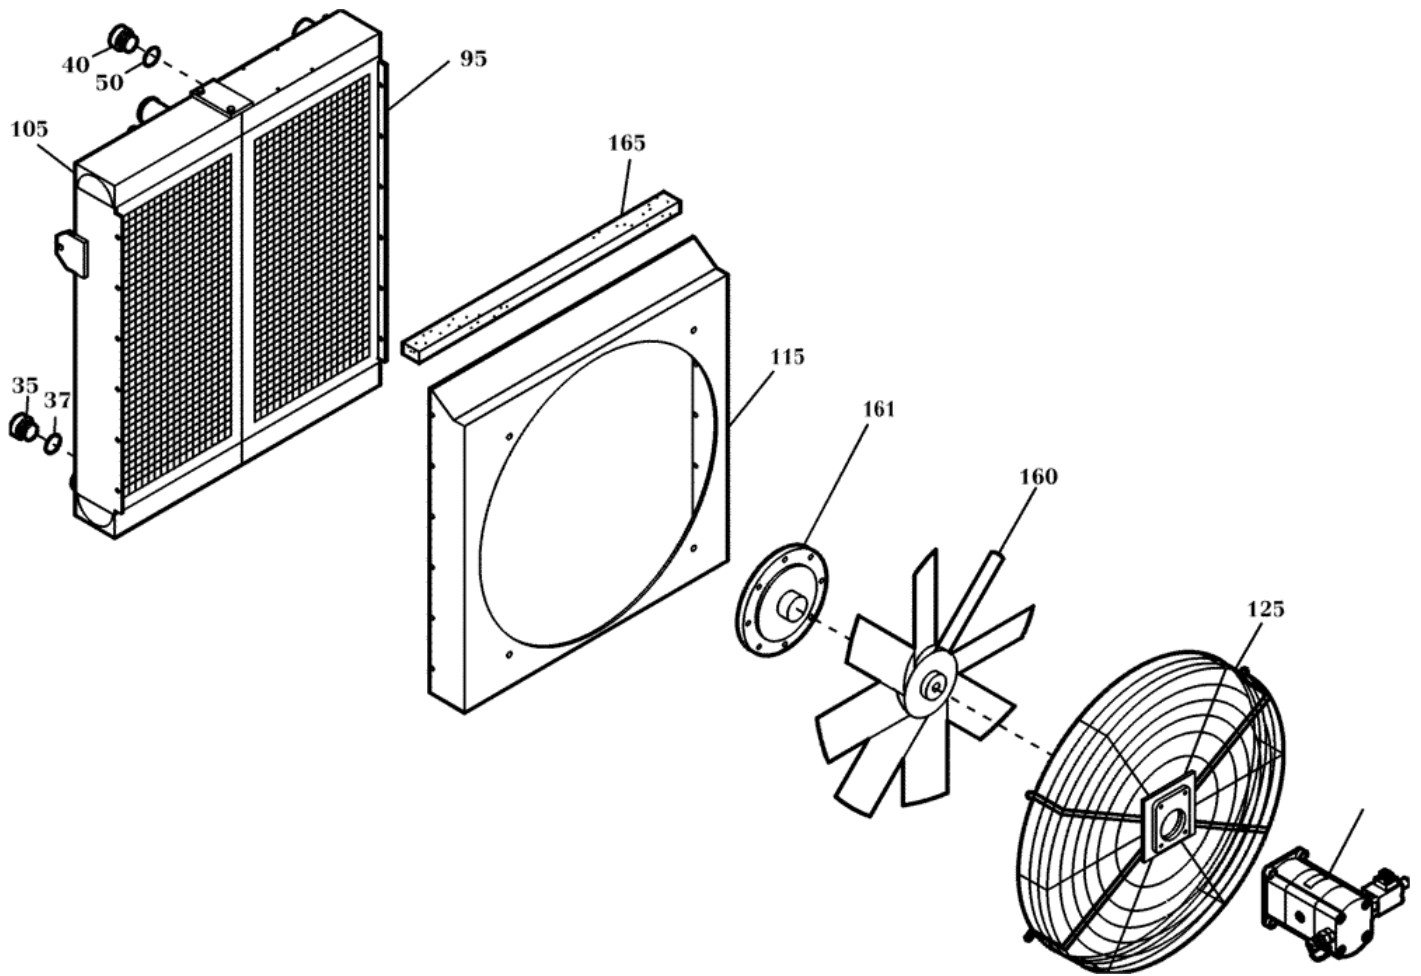

Serial Number :

Navigated Path : New Holland CE EUR > O & K EQUIPMENT > CRAWLER EXCAVATORS > RH > RH9.5 - CRAWLER EXCAVATORS - FROM SN 528001 TO SN 528500 (9/00-12/04) > No Description > 15.122[2943168001] - COMBINED COOLER WATER/OIL >

Ref	Qty	Part #	Part Description	Usage
990	AR	3028854	SPACER	COMBINED COOLER