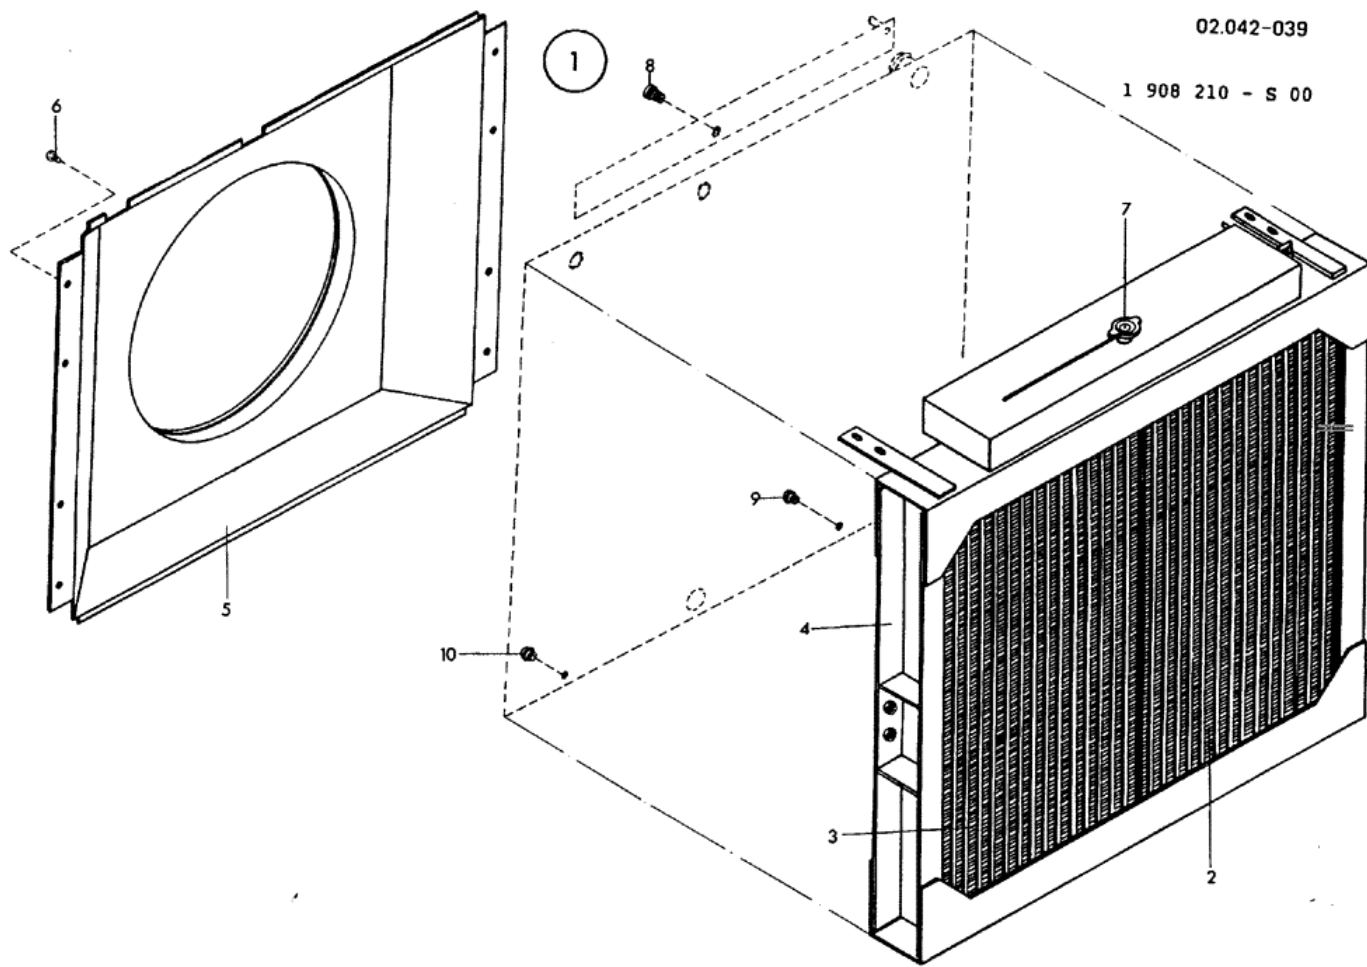

Serial Number :

Navigated Path : New Holland CE EUR > O & K EQUIPMENT > CRAWLER EXCAVATORS > RH > RH20 - CRAWLER EXCAVATORS - FROM SN 44001 TO SN 45000 (2/87-12/00) > No Description > 02.042[1908210000] - RADIATOR >